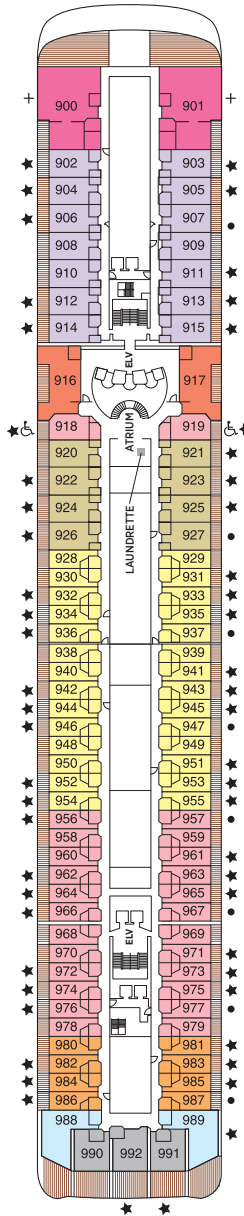

OVERALL LENGTH . . . . . 709 ft.  
 BEAM (WIDTH) . . . . . 93 ft.  
 DRAFT . . . . . 21 ft.  
 GUESTS . . . . . 700  
 OFFICERS . . . . . European  
 CREW . . . . . 445 European/International  
 GUEST DECKS . . . . . 8  
 GROSS TONNAGE . . . . . 48,075  
 CRUISING SPEED . . . . . 20 Knots  
 SHIP'S REGISTRY . . . . . Bahamas