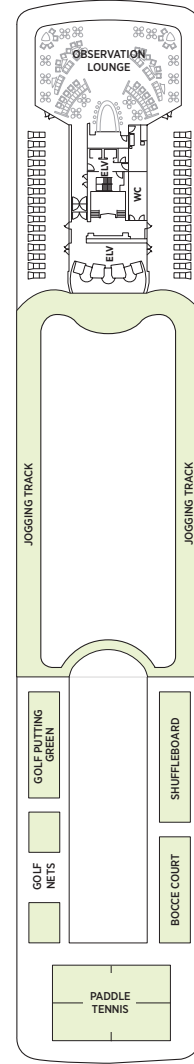

DECK 12

- + 2-bedroom suite accommodates up to 6 guests
- Convertible sofa bed
- ♿ Wheelchair accessible suites 828, 829, 918, 919, 1012 and 1013 have shower stall instead of bathtub
- ★ Bathroom features a glass-enclosed shower instead of bathtub

Up to one rollaway bed can be added to most staterooms, please inquire at time of booking.