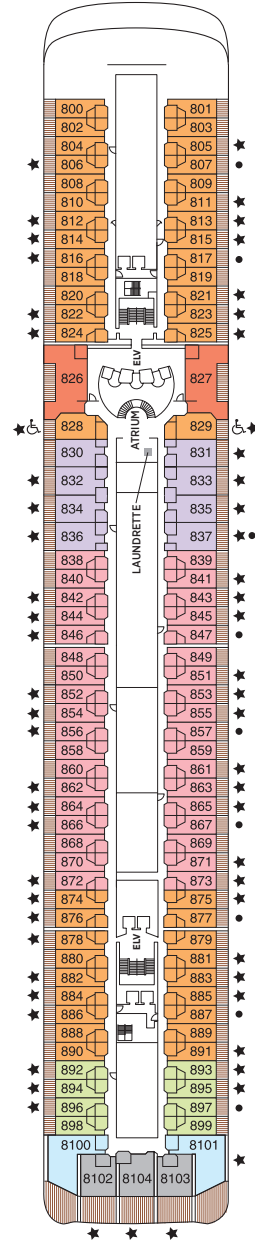

Seven Seas Mariner® DECK PLANS

DECK 8