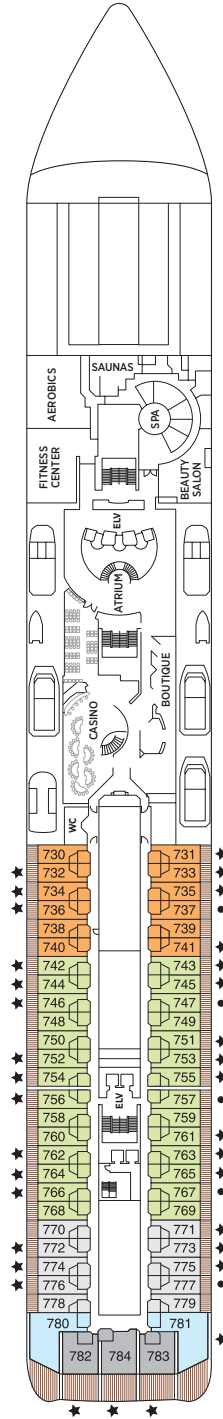

Seven Seas Mariner® DECK PLANS

DECK 7