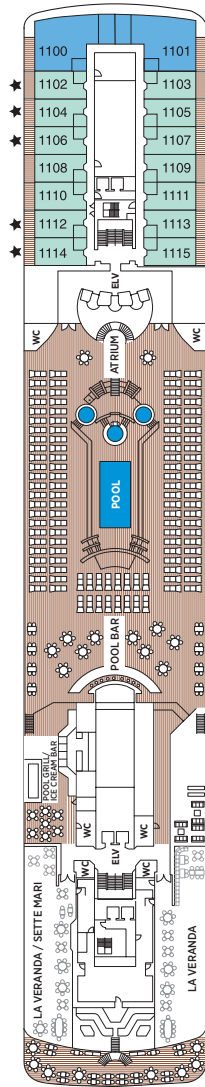

MS MASTER SUITE	 C PENTHOUSE SUITE
 GS GRAND SUITE	 D CONCIERGE SUITE
 MN MARINER SUITE	 E CONCIERGE SUITE
 SS SEVEN SEAS SUITE	 F DELUXE VERANDA SUITE
 HS HORIZON VIEW SUITE	 G DELUXE VERANDA SUITE
 A PENTHOUSE SUITE	 H DELUXE VERANDA SUITE
 B PENTHOUSE SUITE	

OVERALL LENGTH . . . . . 709 ft.
BEAM (WIDTH) . . . . . 93 ft.
DRAFT . . . . . 21 ft.
GUESTS 700
OFFICERS . . . . . European
CREW . . . . . 445 European/International
GUEST DECKS 8
GROSS TONNAGE 48,075
CRUISING SPEED . . . . . 20 Knots
SHIP'S REGISTRY . . . . . Bahamas

DECK 11

- + 2-bedroom suite accommodates up to 6 guests
- Convertible sofa bed
- ♿ Wheelchair accessible suites 828, 829, 918, 919, 1012 and 1013 have shower stall instead of bathtub
- ★ Bathroom features a glass-enclosed shower instead of bathtub

Up to one rollaway bed can be added to most staterooms, please inquire at time of booking.