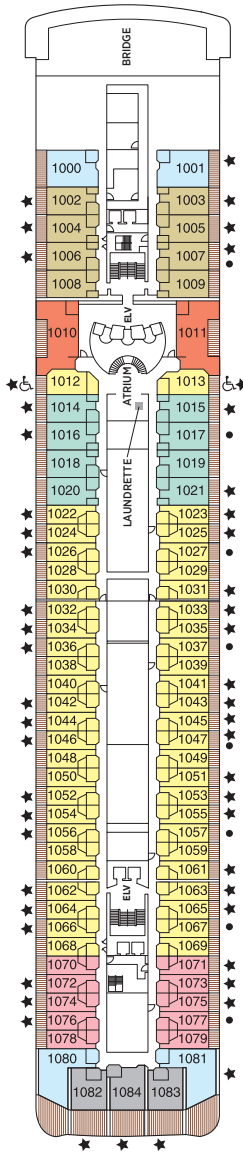

MS MASTER SUITE	 C PENTHOUSE SUITE
 GS GRAND SUITE	 D CONCIERGE SUITE
 MN MARINER SUITE	 E CONCIERGE SUITE
 SS SEVEN SEAS SUITE	 F DELUXE VERANDA SUITE
 HS HORIZON VIEW SUITE	 G DELUXE VERANDA SUITE
 A PENTHOUSE SUITE	 H DELUXE VERANDA SUITE
 B PENTHOUSE SUITE	

OVERALL LENGTH . . . . . 709 ft.
BEAM (WIDTH) . . . . . 93 ft.
DRAFT . . . . . 21 ft.
GUESTS 700
OFFICERS . . . . . European
CREW . . . . . 445 European/International
GUEST DECKS 8
GROSS TONNAGE 48,075
CRUISING SPEED . . . . . 20 Knots
SHIP'S REGISTRY . . . . . Bahamas

DECK 10

- + 2-bedroom suite accommodates up to 6 guests
- Convertible sofa bed
- ♿ Wheelchair accessible suites 828, 829, 918, 919, 1012 and 1013 have shower stall instead of bathtub
- ★ Bathroom features a glass-enclosed shower instead of bathtub

Up to one rollaway bed can be added to most staterooms, please inquire at time of booking.