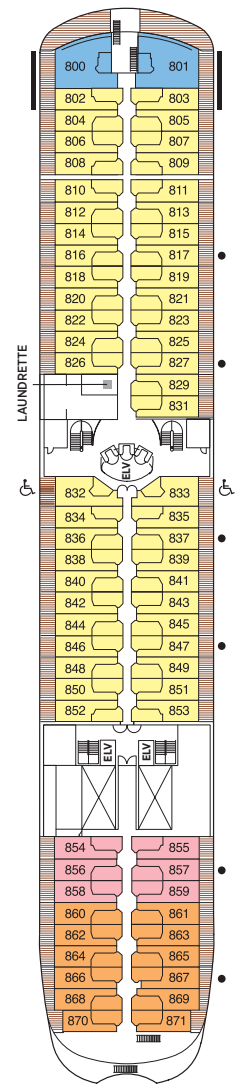

Seven Seas Navigator® DECK PLANS

DECK 5

DECK 6

DECK 7

DECK 8

- MS MASTER SUITE
- GS GRAND SUITE
- NS NAVIGATOR SUITE
- A PENTHOUSE SUITE
- B PENTHOUSE SUITE
- C PENTHOUSE SUITE
- D CONCIERGE SUITE
- E DELUXE VERANDA SUITE
- F DELUXE VERANDA SUITE
- G DELUXE WINDOW SUITE
- H DELUXE WINDOW SUITE

OVERALL LENGTH 566 ft.
 BEAM (WIDTH) 81 ft.
 DRAFT 24 ft.
 GUESTS 490
 OFFICERS European
 CREW 345 European/International
 GUEST DECKS 8
 GROSS TONNAGE 28,803
 CRUISING SPEED 20 Knots
 SHIP'S REGISTRY Bahamas

DECK 9

DECK 10

DECK 11

DECK 12

- Convertible sofa bed
- ♿ Wheelchair accessible suites 832, 833, 928 and 929 have shower stall instead of bathtub
- Connecting suites

Up to one rollaway bed can be added to most staterooms, please inquire at time of booking.