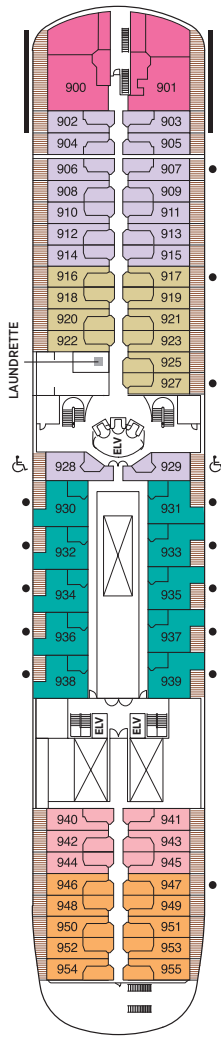

Seven Seas Navigator® DECK PLANS

DECK 5

DECK 6

DECK 7

DECK 8

- MS MASTER SUITE
- GS GRAND SUITE
- NS NAVIGATOR SUITE
- A PENTHOUSE SUITE
- B PENTHOUSE SUITE
- C PENTHOUSE SUITE
- D CONCIERGE SUITE
- E DELUXE VERANDA SUITE
- F DELUXE VERANDA SUITE
- G DELUXE WINDOW SUITE
- H DELUXE WINDOW SUITE

OVERALL LENGTH 566 ft.
 BEAM (WIDTH) 81 ft.
 DRAFT 24 ft.
 GUESTS 490
 OFFICERS European
 CREW 345 European/International
 GUEST DECKS 8
 GROSS TONNAGE 28,803
 CRUISING SPEED 20 Knots
 SHIP'S REGISTRY Bahamas

DECK 9

DECK 10

DECK 11

DECK 12

- Convertible sofa bed
- ♿ Wheelchair accessible suites 832, 833, 928 and 929 have shower stall instead of bathtub
- Connecting suites

Up to one rollaway bed can be added to most staterooms, please inquire at time of booking.