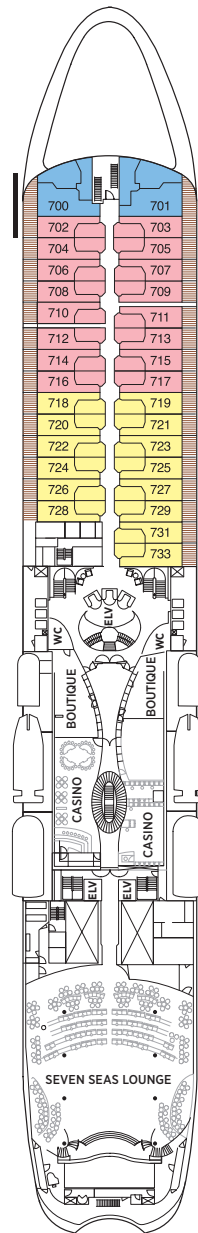

Seven Seas Navigator® DECK PLANS

DECK 5

DECK 6

DECK 7

DECK 8

- MS MASTER SUITE
- GS GRAND SUITE
- NS NAVIGATOR SUITE
- A PENTHOUSE SUITE
- B PENTHOUSE SUITE
- C PENTHOUSE SUITE
- D CONCIERGE SUITE
- E DELUXE VERANDA SUITE
- F DELUXE VERANDA SUITE
- G DELUXE WINDOW SUITE
- H DELUXE WINDOW SUITE

OVERALL LENGTH 566 ft.
 BEAM (WIDTH) 81 ft.
 DRAFT 24 ft.
 GUESTS 490
 OFFICERS European
 CREW 345 European/International
 GUEST DECKS 8
 GROSS TONNAGE 28,803
 CRUISING SPEED 20 Knots
 SHIP'S REGISTRY Bahamas

DECK 9

DECK 10

DECK 11

DECK 12

- Convertible sofa bed
- ♿ Wheelchair accessible suites 832, 833, 928 and 929 have shower stall instead of bathtub
- Connecting suites

Up to one rollaway bed can be added to most staterooms, please inquire at time of booking.