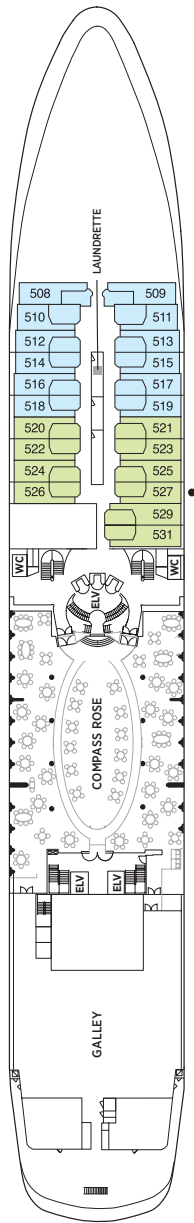

Seven Seas Navigator® DECK PLANS

DECK 5

DECK 6

DECK 7

DECK 8

- MS MASTER SUITE
- GS GRAND SUITE
- NS NAVIGATOR SUITE
- A PENTHOUSE SUITE
- B PENTHOUSE SUITE
- C PENTHOUSE SUITE
- D CONCIERGE SUITE
- E DELUXE VERANDA SUITE
- F DELUXE VERANDA SUITE
- G DELUXE WINDOW SUITE
- H DELUXE WINDOW SUITE

OVERALL LENGTH 566 ft.
 BEAM (WIDTH) 81 ft.
 DRAFT 24 ft.
 GUESTS 490
 OFFICERS European
 CREW 345 European/International
 GUEST DECKS 8
 GROSS TONNAGE 28,803
 CRUISING SPEED 20 Knots
 SHIP'S REGISTRY Bahamas

DECK 9

DECK 10

DECK 11

DECK 12

- Convertible sofa bed
- ♿ Wheelchair accessible suites 832, 833, 928 and 929 have shower stall instead of bathtub
- Connecting suites

Up to one rollaway bed can be added to most staterooms, please inquire at time of booking.