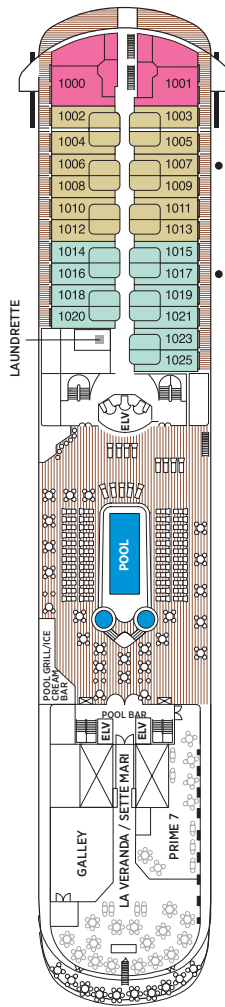

Seven Seas Navigator® DECK PLANS

DECK 5

DECK 6

DECK 7

DECK 8

- MS MASTER SUITE
- GS GRAND SUITE
- NS NAVIGATOR SUITE
- A PENTHOUSE SUITE
- B PENTHOUSE SUITE
- C PENTHOUSE SUITE
- D CONCIERGE SUITE
- E DELUXE VERANDA SUITE
- F DELUXE VERANDA SUITE
- G DELUXE WINDOW SUITE
- H DELUXE WINDOW SUITE

OVERALL LENGTH 566 ft.
 BEAM (WIDTH) 81 ft.
 DRAFT 24 ft.
 GUESTS 490
 OFFICERS European
 CREW 345 European/International
 GUEST DECKS 8
 GROSS TONNAGE 28,803
 CRUISING SPEED 20 Knots
 SHIP'S REGISTRY Bahamas

DECK 9

DECK 10

DECK 11

DECK 12

- Convertible sofa bed
- ♿ Wheelchair accessible suites 832, 833, 928 and 929 have shower stall instead of bathtub
- Connecting suites

Up to one rollaway bed can be added to most staterooms, please inquire at time of booking.