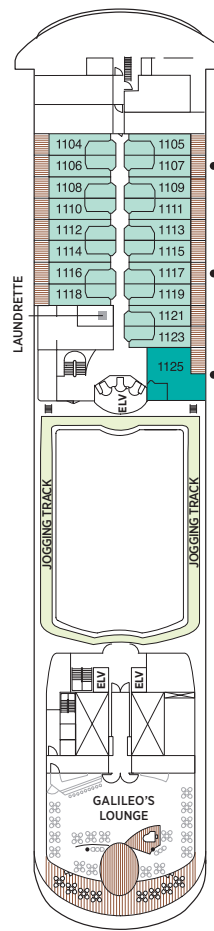

Seven Seas Navigator® DECK PLANS

DECK 5

DECK 6

DECK 7

DECK 8

- MS MASTER SUITE
- GS GRAND SUITE
- NS NAVIGATOR SUITE
- A PENTHOUSE SUITE
- B PENTHOUSE SUITE
- C PENTHOUSE SUITE
- D CONCIERGE SUITE
- E DELUXE VERANDA SUITE
- F DELUXE VERANDA SUITE
- G DELUXE WINDOW SUITE
- H DELUXE WINDOW SUITE

OVERALL LENGTH 566 ft.
 BEAM (WIDTH) 81 ft.
 DRAFT 24 ft.
 GUESTS 490
 OFFICERS European
 CREW 345 European/International
 GUEST DECKS 8
 GROSS TONNAGE 28,803
 CRUISING SPEED 20 Knots
 SHIP'S REGISTRY Bahamas

DECK 9

DECK 10

DECK 11

DECK 12

- Convertible sofa bed
- ♿ Wheelchair accessible suites 832, 833, 928 and 929 have shower stall instead of bathtub
- Connecting suites

Up to one rollaway bed can be added to most staterooms, please inquire at time of booking.