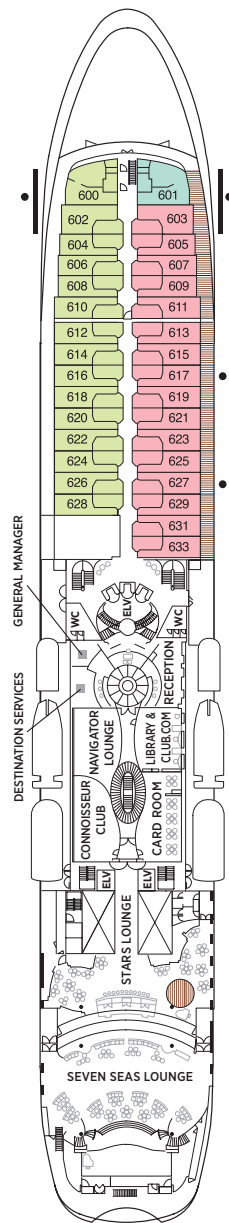

Seven Seas Navigator® DECK PLANS

DECK 5

DECK 6

DECK 7

DECK 8

- MS MASTER SUITE
- GS GRAND SUITE
- NS NAVIGATOR SUITE
- A PENTHOUSE SUITE
- B PENTHOUSE SUITE
- C PENTHOUSE SUITE
- D CONCIERGE SUITE
- E DELUXE VERANDA SUITE
- F DELUXE VERANDA SUITE
- G DELUXE WINDOW SUITE
- H DELUXE WINDOW SUITE

OVERALL LENGTH 566 ft.
 BEAM (WIDTH) 81 ft.
 DRAFT 24 ft.
 GUESTS 490
 OFFICERS European
 CREW 345 European/International
 GUEST DECKS 8
 GROSS TONNAGE 28,803
 CRUISING SPEED 20 Knots
 SHIP'S REGISTRY Bahamas

DECK 9

DECK 10

DECK 11

DECK 12

- Convertible sofa bed
- ♿ Wheelchair accessible suites 832, 833, 928 and 929 have shower stall instead of bathtub
- Connecting suites

Up to one rollaway bed can be added to most staterooms, please inquire at time of booking.