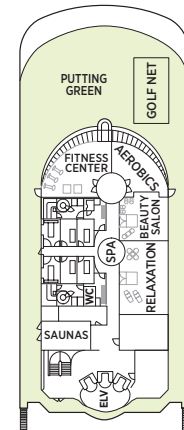

Seven Seas Navigator® DECK PLANS

DECK 5

DECK 6

DECK 7

DECK 8

- MS MASTER SUITE
- GS GRAND SUITE
- NS NAVIGATOR SUITE
- A PENTHOUSE SUITE
- B PENTHOUSE SUITE
- C PENTHOUSE SUITE
- D CONCIERGE SUITE
- E DELUXE VERANDA SUITE
- F DELUXE VERANDA SUITE
- G DELUXE WINDOW SUITE
- H DELUXE WINDOW SUITE

OVERALL LENGTH 566 ft.
 BEAM (WIDTH) 81 ft.
 DRAFT 24 ft.
 GUESTS 490
 OFFICERS European
 CREW 345 European/International
 GUEST DECKS 8
 GROSS TONNAGE 28,803
 CRUISING SPEED 20 Knots
 SHIP'S REGISTRY Bahamas

DECK 9

DECK 10

DECK 11

DECK 12

- Convertible sofa bed
- ♿ Wheelchair accessible suites 832, 833, 928 and 929 have shower stall instead of bathtub
- Connecting suites

Up to one rollaway bed can be added to most staterooms, please inquire at time of booking.