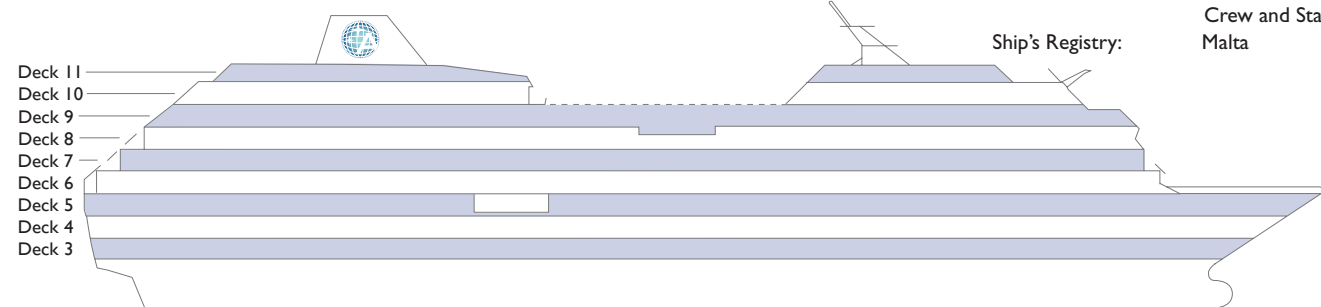

AZAMARA QUEST® DECK PLANS

©2011 Azamara Club Cruises. Ship's Registry: Malta.

SHIP SPECIFICATIONS

Occupancy: 694 (Double Occupancy)
 Net Tonnage: 30,277
 Length: 592 feet (180 meters)
 Beam: 84 feet (25 meters)
 Guest Decks: Nine
 Cruising Speed: 18.5 knots
 Electric Current: 110/220 AC
 Refurbished: 2007
 Officers and Crew: 408 International Officers, Crew and Staff
 Ship's Registry: Malta

*Category 07 Staterooms have porthole windows.

**Category 08 Staterooms have obstructed views.

Deck plans are not drawn to scale, and deck numbers reflect guest levels only.