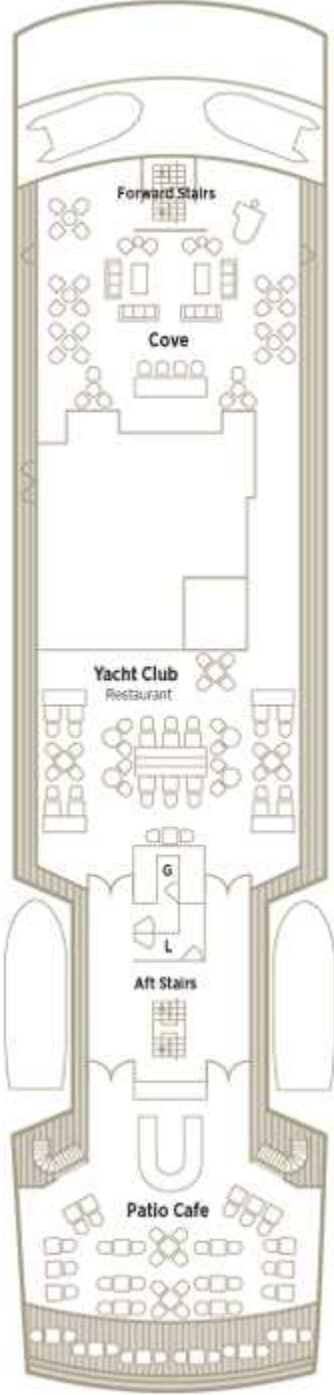

## SUNSET DECK (5)

# CRYSTAL DECK (4)

# HORIZON DECK (3)

	S1	Yacht Suite
--	----	-------------

\* Third berth available upon request (accommodated in pull-out sofa bed) in Owner's Suite and Yacht Suite categories S1 - S3 only.

■ Connecting staterooms

**Note:** Crystal Esprit does not have elevators. Stairs are located forward and aft.

All renderings and floor plans at this time are artists' conceptual drawings and are subject to change