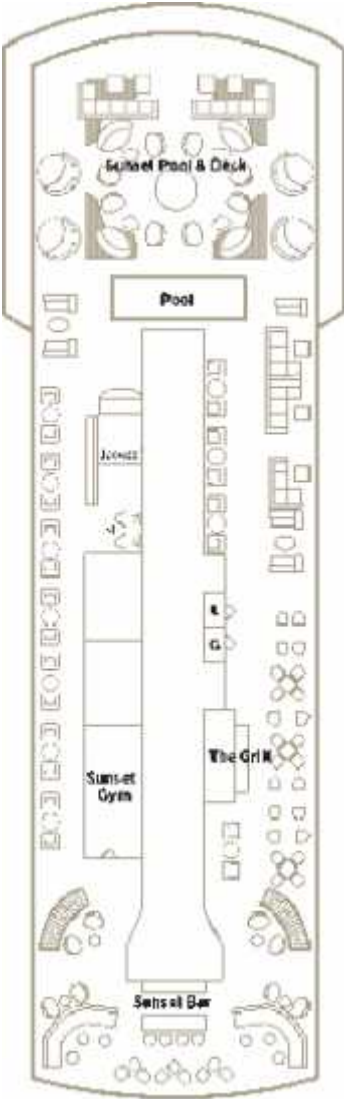

## SUNSET DECK (5)

# CRYSTAL DECK (4)

# HORIZON DECK (3)

	S1	Yacht Suite
--	----	-------------

\* Third berth available upon request (accommodated in pull-out sofa bed) in Owner's Suite and Yacht Suite categories S1 - S3 only.

■ Connecting staterooms