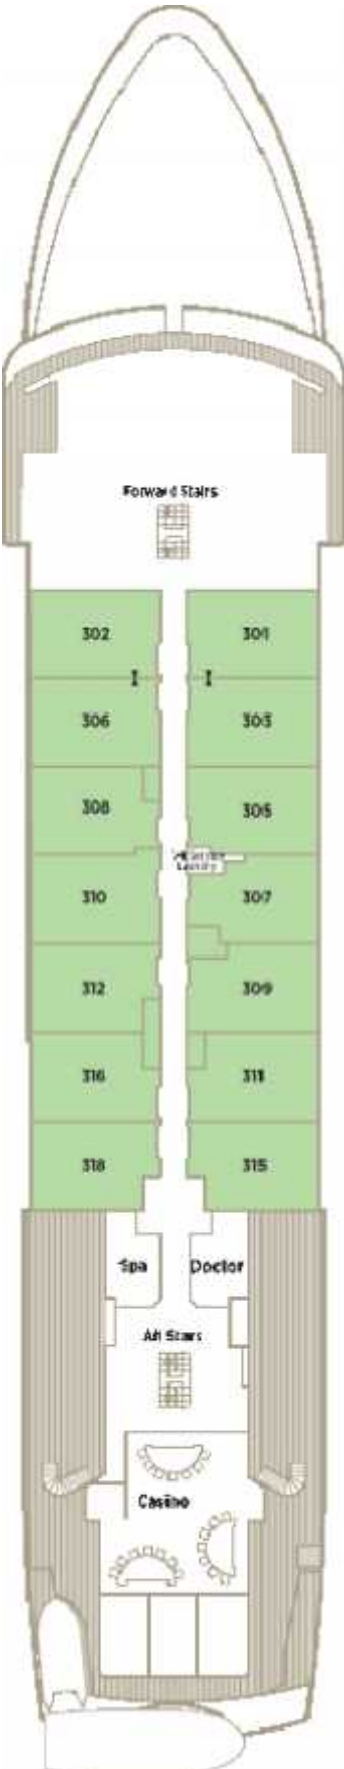

# CRYSTAL ESPRIT

## SUNSET DECK (5)

# HORIZON DECK (3)

	S1	Yacht Suite
--	----	-------------

\* Third berth available upon request (accommodated in pull-out sofa bed) in Owner's Suite and Yacht Suite categories S1 - S3 only.

■ Connecting staterooms

**Note:** Crystal Esprit does not have elevators. Stairs are located forward and aft.

All renderings and floor plans at this time are artists' conceptual drawings and are subject to change