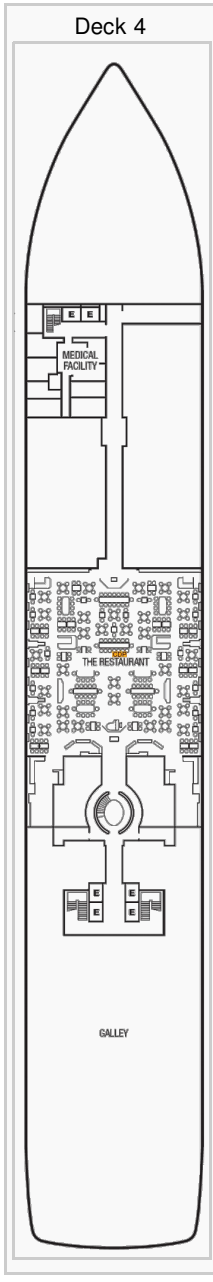

Cruisedeckplans.com Seabourn Encore Deck Plans

Stateroom symbols: Wintergarden Suite: **WG** Signature Suite: **SS** Owners Suite: **OW** Penthouse Suite: **PS PH** Veranda Suite: **V6 V5 V4 V3 V2 V1**

Symbols: Connecting Suites Elevator Queen does not convert Third Guest Capacity Wheelchair accessible

Deck 11

Deck 12