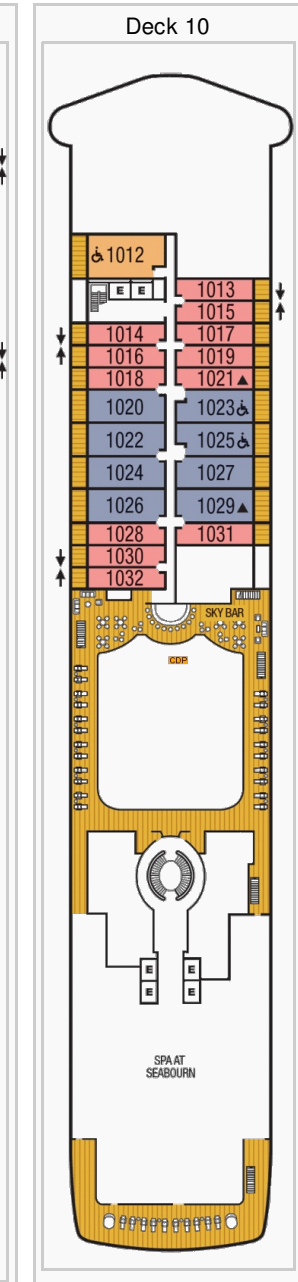

Cruisedeckplans.com Seabourn Encore Deck Plans

Stateroom symbols: Wintergarden Suite: **WG** Signature Suite: **SS** Owners Suite: **OW** Penthouse Suite: **PS PH** Veranda Suite: **V6 V5 V4 V3 V2 V1**

Symbols: Connecting Suites Elevator Queen does not convert Third Guest Capacity Wheelchair accessible

Deck 11

Deck 12