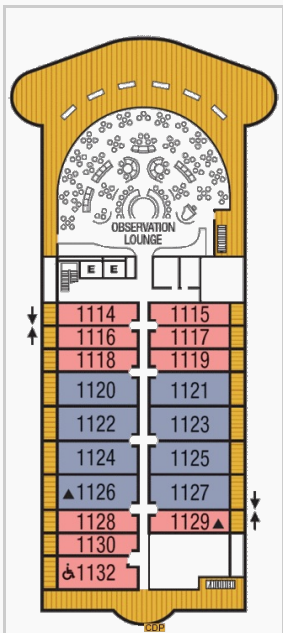

Cruisedeckplans.com Seabourn Encore Deck Plans

Stateroom symbols: Wintergarden Suite: **WG** Signature Suite: **SS** Owners Suite: **OW** Penthouse Suite: **PS PH** Veranda Suite: **V6 V5 V4 V3 V2 V1**

Symbols: Connecting Suites Elevator Queen does not convert Third Guest Capacity Wheelchair accessible

Deck 11

Deck 12