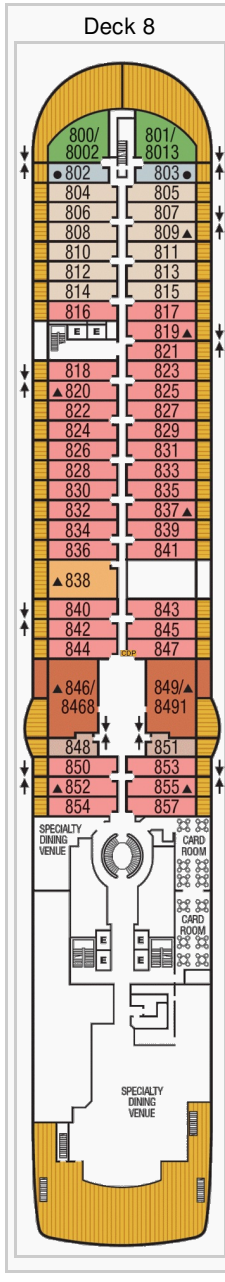

Cruisedeckplans.com Seabourn Encore Deck Plans

Stateroom symbols: Wintergarden Suite: **WG** Signature Suite: **SS** Owners Suite: **OW** Penthouse Suite: **PS PH** Veranda Suite: **V6 V5 V4 V3 V2 V1**

Symbols: Connecting Suites Elevator Queen does not convert Third Guest Capacity Wheelchair accessible

Deck 11

Deck 12