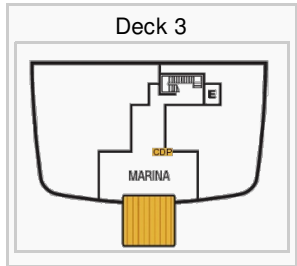

Cruisedeckplans.com Seabourn Encore Deck Plans

Stateroom symbols: Wintergarden Suite: **WG** Signature Suite: **SS** Owners Suite: **OW** Penthouse Suite: **PS PH** Veranda Suite: **V6 V5 V4 V3 V2 V1**

Symbols: Connecting Suites Elevator Queen does not convert Third Guest Capacity Wheelchair accessible

Deck 11

Deck 12