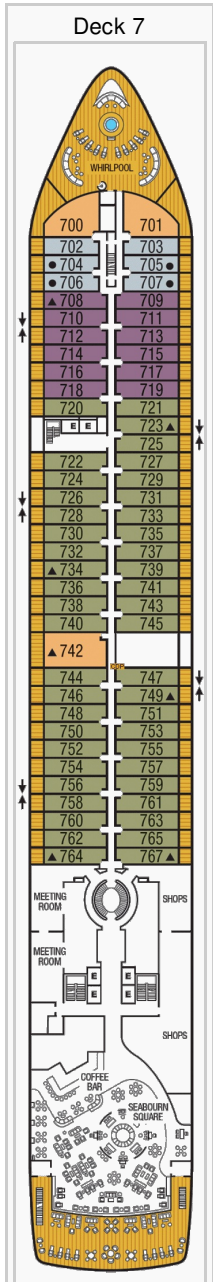

Cruisedeckplans.com Seabourn Encore Deck Plans

Stateroom symbols: Wintergarden Suite: **WG** Signature Suite: **SS** Owners Suite: **OW** Penthouse Suite: **PS PH** Veranda Suite: **V6 V5 V4 V3 V2 V1**

Symbols: Connecting Suites Elevator Queen does not convert Third Guest Capacity Wheelchair accessible

Deck 11

Deck 12