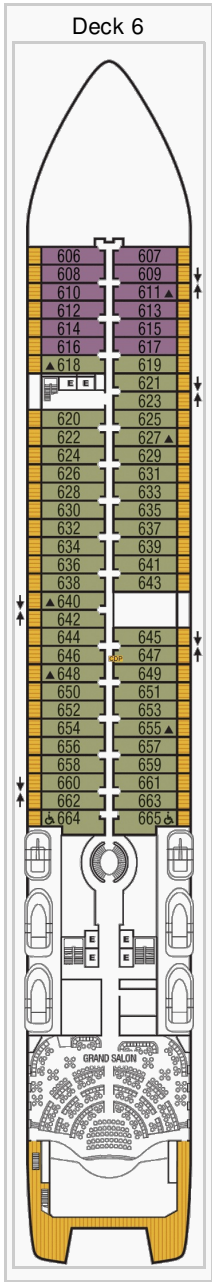

Cruisedeckplans.com Seabourn Encore Deck Plans

Stateroom symbols: Wintergarden Suite: **WG** Signature Suite: **SS** Owners Suite: **OW** Penthouse Suite: **PS PH** Veranda Suite: **V6 V5 V4 V3 V2 V1**

Symbols: Connecting Suites Elevator Queen does not convert Third Guest Capacity Wheelchair accessible

Deck 11

Deck 12