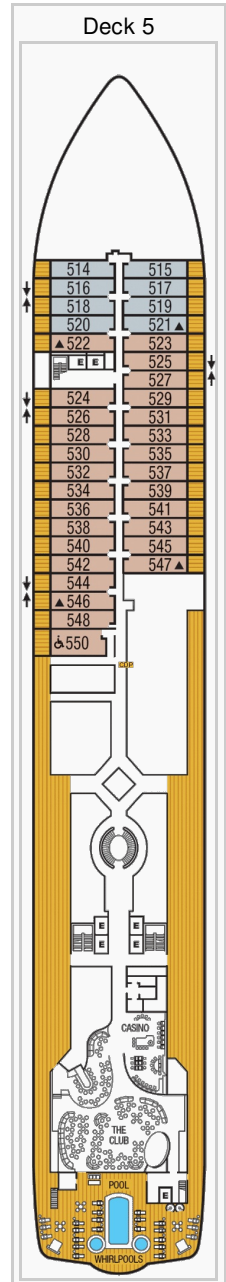

Cruisedeckplans.com Seabourn Encore Deck Plans

Stateroom symbols: Wintergarden Suite: **WG** Signature Suite: **SS** Owners Suite: **OW** Penthouse Suite: **PS PH** Veranda Suite: **V6 V5 V4 V3 V2 V1**

Symbols: Connecting Suites Elevator Queen does not convert Third Guest Capacity Wheelchair accessible

Deck 11

Deck 12