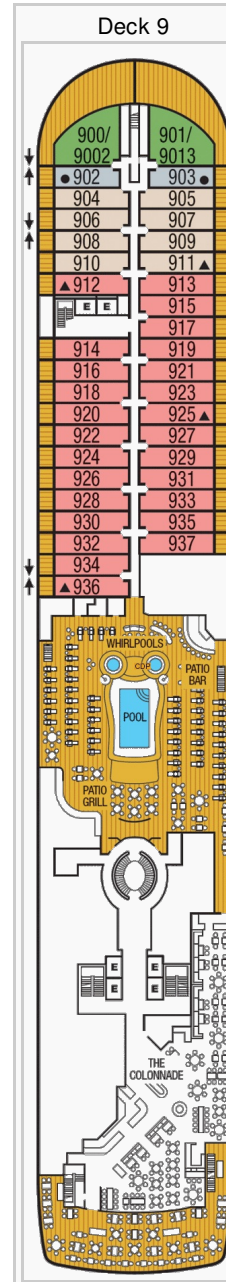

Cruisedeckplans.com Seabourn Encore Deck Plans

Stateroom symbols: Wintergarden Suite: **WG** Signature Suite: **SS** Owners Suite: **OW** Penthouse Suite: **PS PH** Veranda Suite: **V6 V5 V4 V3 V2 V1**

Symbols: Connecting Suites Elevator Queen does not convert Third Guest Capacity Wheelchair accessible

Deck 11

Deck 12