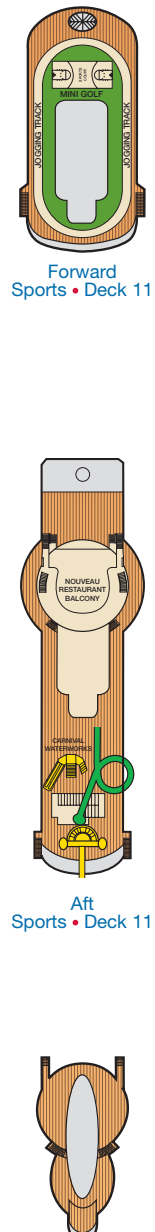

ACCOMMODATIONS SYMBOL LEGEND

- ★ 2 Twin Beds (convert to King) and Single Sofa Bed
- 2 Twin Beds (convert to King) and 1 Upper Pullman
- 2 Twin Beds (convert to King) and 2 Upper Pullmans
- 2 Twin Beds (convert to King), Single Sofa Bed and 1 Upper Pullman
- † 2 Twin Beds (convert to King) and Double Sofa Bed
- ◁ Interconnecting staterooms (ideal for families and groups of friends)
- 🚫 All accommodations are non-smoking.

The following staterooms are modified for wheelchair users:
 4202; 4203; 4205; 4207; 5238; 5245; 6101; 6102; 6182; 6234;
 6281; 7101; 7102; 7260; 7303; 8234; 8239. Stateroom features
 and layouts may vary. Deck plan is subject to change.
 Please contact the Carnival Reservations Department, Guest
 Services, at Australia 13 31 94 or New Zealand 0800 442 095,
 for details.

CATEGORIES

- 84 85 Balcony Quad
- 8J 8K Extended Balcony
- 86 Extended Balcony Quad
- 8M 8N Aft-View Extended Balcony
- 9A Premium Balcony (obstructed views)
- 9B Premium Balcony
- 9S Junior Suite
- 0S Ocean Suite
- 04 Ocean Suite Quad
- V5 Vista Suite
- G5 Grand Suite
- 4A 4B 4C 4D 4E Interior
- 44 45 Interior Quad
- 4K Interior with Window (obstructed views)
- 46 Interior with Window Quad (obstructed views)
- 6A Ocean View
- 64 Ocean View Quad
- 7A Balcony (obstructed views)
- 74 Balcony Quad (obstructed views)
- 8A 8C 8D 8F Balcony

Main • Deck 4

Upper • Deck 5

Empress • Deck 6

Verandah • Deck 7

Panorama • Deck 8

Lido • Deck 9

Sun • Deck 10

Sky • Deck 12