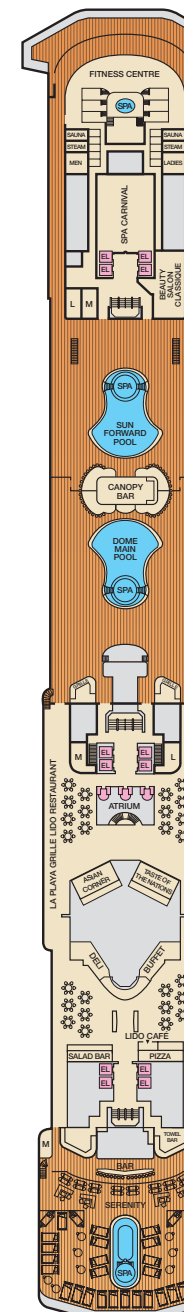

ACCOMMODATIONS SYMBOL LEGEND

- ★ 2 Twin Beds (convert to King) and Single Sofa Bed
- 2 Twin Beds (convert to King) and 1 Upper Pullman
- 2 Twin Beds (convert to King) and 2 Upper Pullmans
- 2 Twin Beds (convert to King), Single Sofa Bed and 1 Upper Pullman
- † 2 Twin Beds (convert to King) and Double Sofa Bed
- ◁ Interconnecting staterooms (ideal for families and groups of friends)
- 🚫 All accommodations are non-smoking.

The following staterooms are modified for wheelchair users:
 4202; 4203; 4205; 4207; 5238; 5245; 6101; 6102; 6182; 6234;
 6281; 7101; 7102; 7260; 7303; 8234; 8239. Stateroom features
 and layouts may vary. Deck plan is subject to change.
 Please contact the Carnival Reservations Department, Guest
 Services, at Australia 13 31 94 or New Zealand 0800 442 095,
 for details.

CATEGORIES

- 84 85 Balcony Quad
- 8J 8K Extended Balcony
- 86 Extended Balcony Quad
- 8M 8N Aft-View Extended Balcony
- 9A Premium Balcony (obstructed views)
- 9B Premium Balcony
- 9S Junior Suite
- 0S Ocean Suite
- 04 Ocean Suite Quad
- V5 Vista Suite
- G5 Grand Suite
- 4A 4B 4C 4D 4E Interior
- 44 45 Interior Quad
- 4K Interior with Window (obstructed views)
- 46 Interior with Window Quad (obstructed views)
- 6A Ocean View
- 64 Ocean View Quad
- 7A Balcony (obstructed views)
- 74 Balcony Quad (obstructed views)
- 8A 8C 8D 8F Balcony

Main • Deck 4

Upper • Deck 5

Empress • Deck 6

Verandah • Deck 7

Panorama • Deck 8

Lido • Deck 9

Sun • Deck 10

Sky • Deck 12