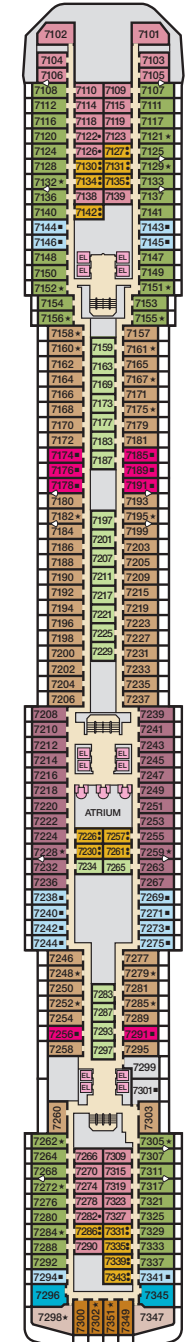

The following staterooms are modified for wheelchair users:
 4202; 4203; 4205; 4207; 5238; 5245; 6101; 6102; 6182; 6234;
 6281; 7101; 7102; 7260; 7303; 8234; 8239. Stateroom features
 and layouts may vary. Deck plan is subject to change.
 Please contact the Carnival Reservations Department, Guest
 Services, at Australia 13 31 94 or New Zealand 0800 442 095,
 for details.

CATEGORIES

- 84 85 Balcony Quad
- 8J 8K Extended Balcony
- 86 Extended Balcony Quad
- 8M 8N Aft-View Extended Balcony
- 9A Premium Balcony (obstructed views)
- 9B Premium Balcony
- 9S Junior Suite
- 0S Ocean Suite
- 04 Ocean Suite Quad
- V5 Vista Suite
- G5 Grand Suite
- 4A 4B 4C 4D 4E Interior
- 44 45 Interior Quad
- 4K Interior with Window (obstructed views)
- 46 Interior with Window Quad (obstructed views)
- 6A Ocean View
- 64 Ocean View Quad
- 7A Balcony (obstructed views)
- 74 Balcony Quad (obstructed views)
- 8A 8C 8D 8F Balcony

Gross Tonnage: 88,500 Length: 294 Metres Beam: 32 Metres
 Cruising Speed: 22 Knots Guest Capacity: 2,124 (Double Occupancy)
 Total Staff: 930 Registry: Malta

Riviera • Deck 1

Promenade • Deck 2

Atlantic • Deck 3

Main • Deck 4

Upper • Deck 5

Empress • Deck 6

Verandah • Deck 7

Panorama • Deck 8

Lido • Deck 9

Sun • Deck 10

Sky • Deck 12