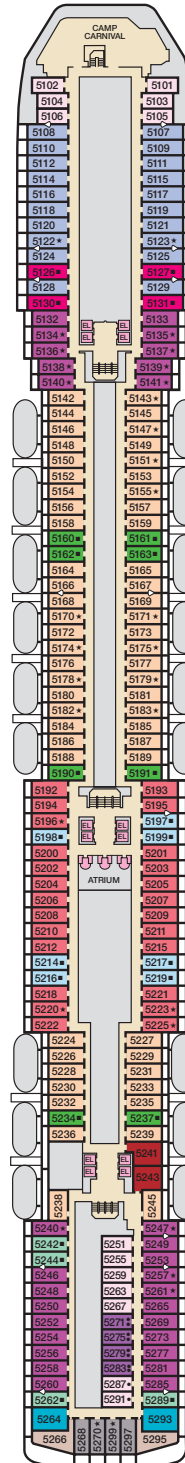

The following staterooms are modified for wheelchair users:
 4202; 4203; 4205; 4207; 5238; 5245; 6101; 6102; 6182; 6234;
 6281; 7101; 7102; 7260; 7303; 8234; 8239. Stateroom features
 and layouts may vary. Deck plan is subject to change.
 Please contact the Carnival Reservations Department, Guest
 Services, at Australia 13 31 94 or New Zealand 0800 442 095,
 for details.

CATEGORIES

- 84 85 Balcony Quad
- 8J 8K Extended Balcony
- 86 Extended Balcony Quad
- 8M 8N Aft-View Extended Balcony
- 9A Premium Balcony (obstructed views)
- 9B Premium Balcony
- 9S Junior Suite
- 0S Ocean Suite
- 04 Ocean Suite Quad
- V5 Vista Suite
- G5 Grand Suite
- 4A 4B 4C 4D 4E Interior
- 44 45 Interior Quad
- 4K Interior with Window (obstructed views)
- 46 Interior with Window Quad (obstructed views)
- 6A Ocean View
- 64 Ocean View Quad
- 7A Balcony (obstructed views)
- 74 Balcony Quad (obstructed views)
- 8A 8C 8D 8F Balcony

Gross Tonnage: 88,500 Length: 294 Metres Beam: 32 Metres
 Cruising Speed: 22 Knots Guest Capacity: 2,124 (Double Occupancy)
 Total Staff: 930 Registry: Malta

Riviera • Deck 1

Promenade • Deck 2

Atlantic • Deck 3

Main • Deck 4

Upper • Deck 5

Empress • Deck 6

Verandah • Deck 7

Panorama • Deck 8

Lido • Deck 9

Sun • Deck 10

Sky • Deck 12