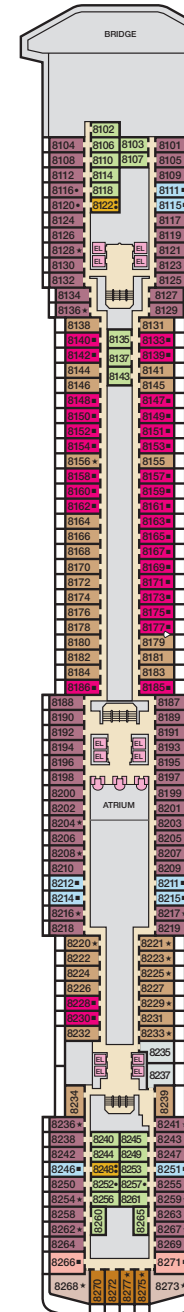

ACCOMMODATIONS SYMBOL LEGEND

- ★ 2 Twin Beds (convert to King) and Single Sofa Bed
- 2 Twin Beds (convert to King) and 1 Upper Pullman
- 2 Twin Beds (convert to King) and 2 Upper Pullmans
- 2 Twin Beds (convert to King), Single Sofa Bed and 1 Upper Pullman
- † 2 Twin Beds (convert to King) and Double Sofa Bed
- ◁ Interconnecting staterooms (ideal for families and groups of friends)
- 🚫 All accommodations are non-smoking.

The following staterooms are modified for wheelchair users:
 4202; 4203; 4205; 4207; 5238; 5245; 6101; 6102; 6182; 6234;
 6281; 7101; 7102; 7260; 7303; 8234; 8239. Stateroom features
 and layouts may vary. Deck plan is subject to change.
 Please contact the Carnival Reservations Department, Guest
 Services, at Australia 13 31 94 or New Zealand 0800 442 095,
 for details.

CATEGORIES

- 84 85 Balcony Quad
- 8J 8K Extended Balcony
- 86 Extended Balcony Quad
- 8M 8N Aft-View Extended Balcony
- 9A Premium Balcony (obstructed views)
- 9B Premium Balcony
- 9S Junior Suite
- 0S Ocean Suite
- 04 Ocean Suite Quad
- V5 Vista Suite
- G5 Grand Suite
- 4A 4B 4C 4D 4E Interior
- 44 45 Interior Quad
- 4K Interior with Window (obstructed views)
- 46 Interior with Window Quad (obstructed views)
- 6A Ocean View
- 64 Ocean View Quad
- 7A Balcony (obstructed views)
- 74 Balcony Quad (obstructed views)
- 8A 8C 8D 8F Balcony

Main • Deck 4

Upper • Deck 5

Empress • Deck 6

Verandah • Deck 7

Panorama • Deck 8

Lido • Deck 9

Sun • Deck 10

Sky • Deck 12