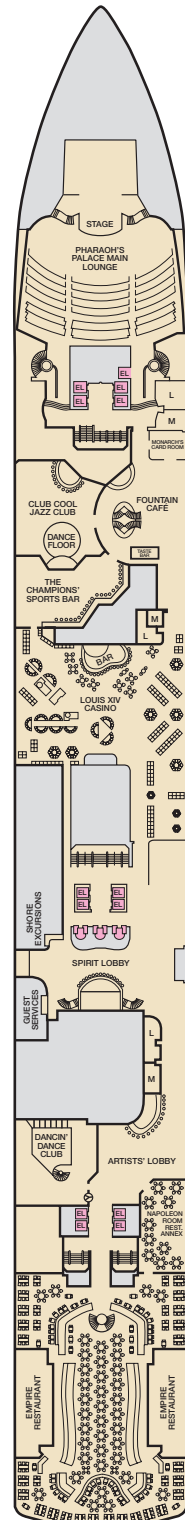

Promenade • Deck 2