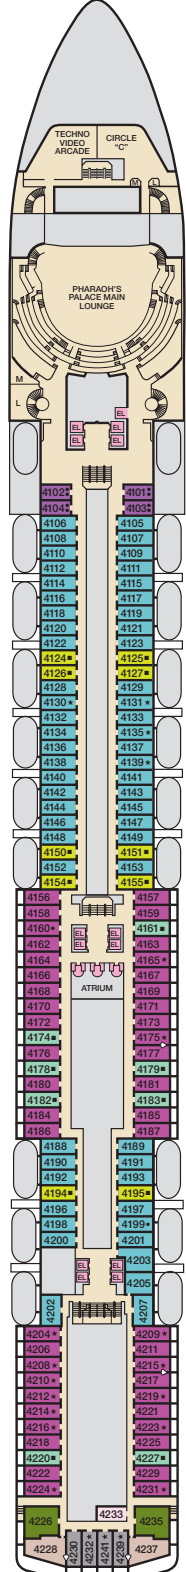

ACCOMMODATIONS SYMBOL LEGEND

- ★ 2 Twin Beds (convert to King) and Single Sofa Bed
- 2 Twin Beds (convert to King) and 1 Upper Pullman
- 2 Twin Beds (convert to King) and 2 Upper Pullmans
- 2 Twin Beds (convert to King), Single Sofa Bed and 1 Upper Pullman
- † 2 Twin Beds (convert to King) and Double Sofa Bed
- ◁ Interconnecting staterooms (ideal for families and groups of friends)
- 🚫 All accommodations are non-smoking.

The following staterooms are modified for wheelchair users:
 4202; 4203; 4205; 4207; 5238; 5245; 6101; 6102; 6182; 6234;
 6281; 7101; 7102; 7260; 7303; 8234; 8239. Stateroom features
 and layouts may vary. Deck plan is subject to change.
 Please contact the Carnival Reservations Department, Guest
 Services, at Australia 13 31 94 or New Zealand 0800 442 095,
 for details.

CATEGORIES

- 84 85 Balcony Quad
- 8J 8K Extended Balcony
- 86 Extended Balcony Quad
- 8M 8N Aft-View Extended Balcony
- 9A Premium Balcony (obstructed views)
- 9B Premium Balcony
- 9S Junior Suite
- 0S Ocean Suite
- 04 Ocean Suite Quad
- V5 Vista Suite
- G5 Grand Suite
- 4A 4B 4C 4D 4E Interior
- 44 45 Interior Quad
- 4K Interior with Window (obstructed views)
- 46 Interior with Window Quad (obstructed views)
- 6A Ocean View
- 64 Ocean View Quad
- 7A Balcony (obstructed views)
- 74 Balcony Quad (obstructed views)
- 8A 8C 8D 8F Balcony

Main • Deck 4

Upper • Deck 5

Empress • Deck 6

Verandah • Deck 7

Panorama • Deck 8

Lido • Deck 9

Sun • Deck 10

Sky • Deck 12