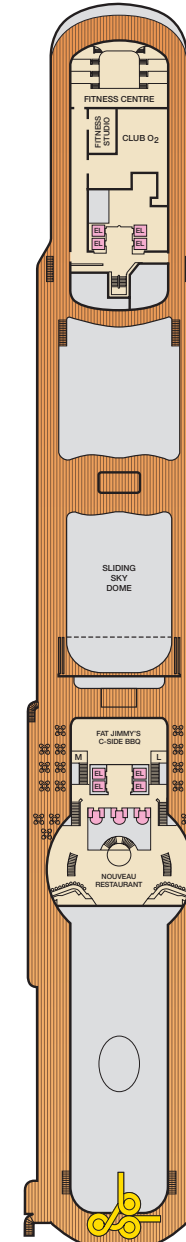

ACCOMMODATIONS SYMBOL LEGEND

- ★ 2 Twin Beds (convert to King) and Single Sofa Bed
- 2 Twin Beds (convert to King) and 1 Upper Pullman
- 2 Twin Beds (convert to King) and 2 Upper Pullmans
- 2 Twin Beds (convert to King), Single Sofa Bed and 1 Upper Pullman
- † 2 Twin Beds (convert to King) and Double Sofa Bed
- ◁ Interconnecting staterooms (ideal for families and groups of friends)
- 🚫 All accommodations are non-smoking.

The following staterooms are modified for wheelchair users:
 4202; 4203; 4205; 4207; 5238; 5245; 6101; 6102; 6182; 6234;
 6281; 7101; 7102; 7260; 7303; 8234; 8239. Stateroom features
 and layouts may vary. Deck plan is subject to change.
 Please contact the Carnival Reservations Department, Guest
 Services, at Australia 13 31 94 or New Zealand 0800 442 095,
 for details.

CATEGORIES

- 84 85 Balcony Quad
- 8J 8K Extended Balcony
- 86 Extended Balcony Quad
- 8M 8N Aft-View Extended Balcony
- 9A Premium Balcony (obstructed views)
- 9B Premium Balcony
- 9S Junior Suite
- 0S Ocean Suite
- 04 Ocean Suite Quad
- V5 Vista Suite
- G5 Grand Suite
- 4A 4B 4C 4D 4E Interior
- 44 45 Interior Quad
- 4K Interior with Window (obstructed views)
- 46 Interior with Window Quad (obstructed views)
- 6A Ocean View
- 64 Ocean View Quad
- 7A Balcony (obstructed views)
- 74 Balcony Quad (obstructed views)
- 8A 8C 8D 8F Balcony

Main • Deck 4

Upper • Deck 5

Empress • Deck 6

Verandah • Deck 7

Panorama • Deck 8

Lido • Deck 9

Sun • Deck 10

Sky • Deck 12