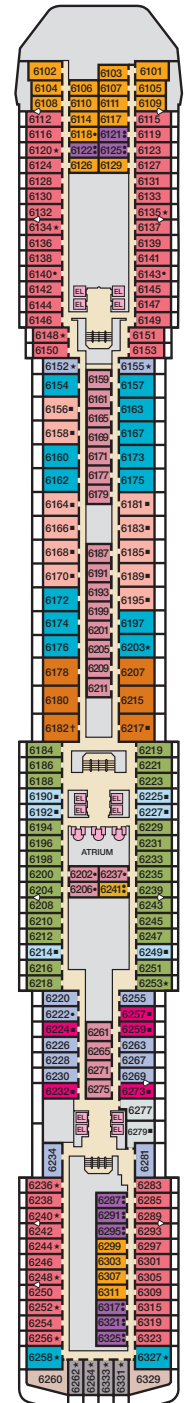

The following staterooms are modified for wheelchair users:
 4202; 4203; 4205; 4207; 5238; 5245; 6101; 6102; 6182; 6234;
 6281; 7101; 7102; 7260; 7303; 8234; 8239. Stateroom features
 and layouts may vary. Deck plan is subject to change.
 Please contact the Carnival Reservations Department, Guest
 Services, at Australia 13 31 94 or New Zealand 0800 442 095,
 for details.

CATEGORIES

- 84 85 Balcony Quad
- 8J 8K Extended Balcony
- 86 Extended Balcony Quad
- 8M 8N Aft-View Extended Balcony
- 9A Premium Balcony (obstructed views)
- 9B Premium Balcony
- 9S Junior Suite
- 0S Ocean Suite
- 04 Ocean Suite Quad
- V5 Vista Suite
- G5 Grand Suite
- 4A 4B 4C 4D 4E Interior
- 44 45 Interior Quad
- 4K Interior with Window (obstructed views)
- 46 Interior with Window Quad (obstructed views)
- 6A Ocean View
- 64 Ocean View Quad
- 7A Balcony (obstructed views)
- 74 Balcony Quad (obstructed views)
- 8A 8C 8D 8F Balcony

Gross Tonnage: 88,500 Length: 294 Metres Beam: 32 Metres
 Cruising Speed: 22 Knots Guest Capacity: 2,124 (Double Occupancy)
 Total Staff: 930 Registry: Malta

Riviera • Deck 1

Promenade • Deck 2

Atlantic • Deck 3

Main • Deck 4

Upper • Deck 5

Empress • Deck 6

Verandah • Deck 7

Panorama • Deck 8

Lido • Deck 9

Sun • Deck 10

Sky • Deck 12