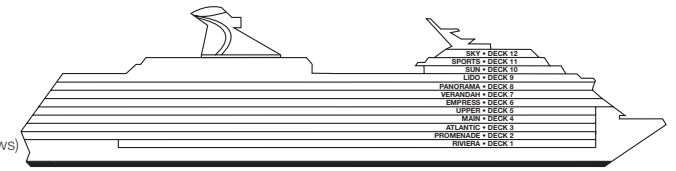

ACCOMMODATIONS SYMBOL LEGEND

- ★ 2 Twin Beds (convert to King) and Single Sofa Bed
- 2 Twin Beds (convert to King) and 1 Upper Pullman
- 2 Twin Beds (convert to King) and 2 Upper Pullmans
- 2 Twin Beds (convert to King), Single Sofa Bed and 1 Upper Pullman
- † 2 Twin Beds (convert to King) and Double Sofa Bed
- ◁ Interconnecting staterooms (ideal for families and groups of friends)
- 🚫 All accommodations are non-smoking.

The following staterooms are modified for wheelchair users:
 4202; 4203; 4205; 4207; 5238; 5245; 6101; 6102; 6182; 6234;
 6281; 7101; 7102; 7260; 7303; 8234; 8239. Stateroom features
 and layouts may vary. Deck plan is subject to change.
 Please contact the Carnival Reservations Department, Guest
 Services, at Australia 13 31 94 or New Zealand 0800 442 095,
 for details.

Gross Tonnage: 88,500 Length: 294 Metres Beam: 32 Metres
 Cruising Speed: 22 Knots Guest Capacity: 2,124 (Double Occupancy)
 Total Staff: 930 Registry: Malta

Riviera • Deck 1

Promenade • Deck 2

Atlantic • Deck 3