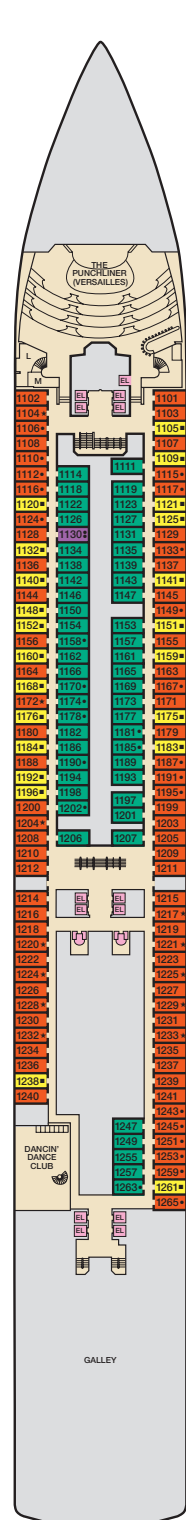

Riviera • Deck 1