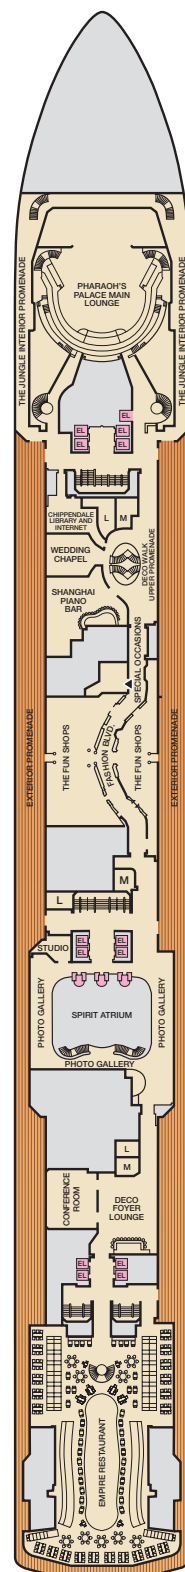

Atlantic • Deck 3