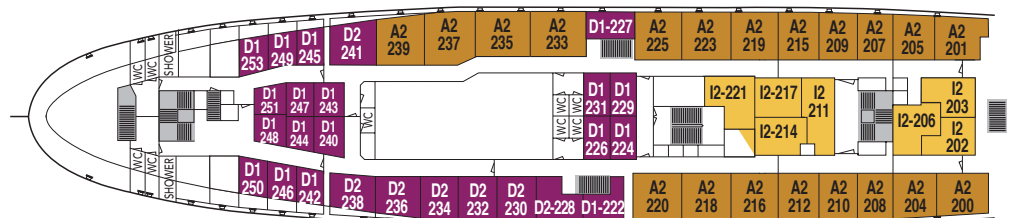

MS LOFOTEN

- BÅT DEKK
- SALONG DEKK
- DECK A
- DECK B
- DECK C

CABIN CATEGORIES

BC	Description	Deck
N Outs	One bed, one sofa bed, table, shower/wc.	Boat deck
J Outs	Bunk beds, shower/ toilet, no view.	A
A Outs	Bunk beds, table, shower/toilet.	Saloon deck
I Ins.	Bunk beds, table, shower/ toilet.	B
D Ins./ Outs	Bunk beds, sink.	A B C

Because of the weather conditions some of the cabins on deck B must close their portholes during the period October to March.

Public areas:

- Restaurant
- Outdoor area
- Lift/stairs

Outdoor jacuzzi: No
Internet cafe: No
Fitness room/sauna: No

Cabin layout: Cabins: 90

BOAT DECK

SALOON DECK

DECK A

DECK B

DECK C

Year of construction:	1964 (Mod. 2003)	Gross Tonnage:	2 621	Beam:	13,2 m	Passengers:	400	Car capacity:	0
Ship yard:	Oslo, Norway	Overall length:	87,4 metres	Service speed:	15 knots	Berths:	155		