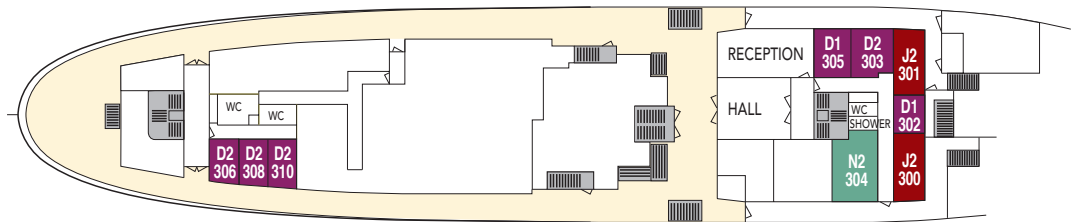

MS LOFOTEN

- BÅT DEKK
- SALONG DEKK
- DECK A
- DECK B
- DECK C

CABIN CATEGORIES

BC	Description	Deck
N Outs	One bed, one sofa bed, table, shower/wc.	Boat deck
J Outs	Bunk beds, shower/ toilet, no view.	A
A Outs	Bunk beds, table, shower/toilet.	Saloon deck
I Ins.	Bunk beds, table, shower/ toilet.	B
D Ins./ Outs	Bunk beds, sink.	A B C

Because of the weather conditions some of the cabins on deck B must close their portholes during the period October to March.

Public areas:

- Restaurant
- Outdoor area
- Lift/stairs

Outdoor jacuzzi: No
Internet cafe: No
Fitness room/sauna: No

Cabin layout: Cabins: 90

BOAT DECK

SALOON DECK

DECK A

DECK B

DECK C

Year of construction:	1964 (Mod. 2003)	Gross Tonnage:	2 621	Beam:	13,2 m	Passengers:	400	Car capacity:	0
Ship yard:	Oslo, Norway	Overall length:	87,4 metres	Service speed:	15 knots	Berths:	155		