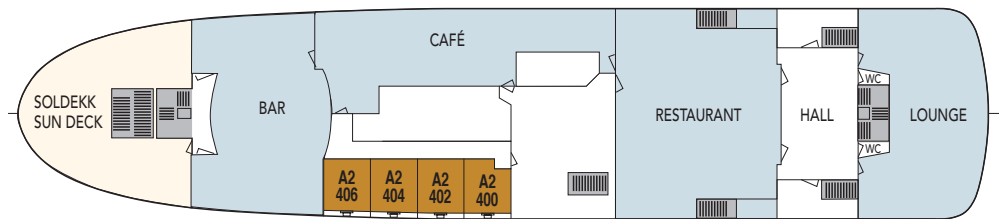

MS LOFOTEN

- BÅT DEKK
- SALONG DEKK
- DECK A
- DECK B
- DECK C

CABIN CATEGORIES

BC	Description	Deck
N Outs	One bed, one sofa bed, table, shower/wc.	Boat deck
J Outs	Bunk beds, shower/ toilet, no view.	A
A Outs	Bunk beds, table, shower/toilet.	Saloon deck
I Ins.	Bunk beds, table, shower/ toilet.	B
D Ins./ Outs	Bunk beds, sink.	A B C

Because of the weather conditions some of the cabins on deck B must close their portholes during the period October to March.

Public areas:

- Restaurant
- Outdoor area
- Lift/stairs

Outdoor jacuzzi: No
Internet cafe: No
Fitness room/sauna: No

Cabin layout: Cabins: 90

BOAT DECK

SALOON DECK

DECK A

DECK B

DECK C

Year of construction:	1964 (Mod. 2003)	Gross Tonnage:	2 621	Beam:	13,2 m	Passengers:	400	Car capacity:	0
Ship yard:	Oslo, Norway	Overall length:	87,4 metres	Service speed:	15 knots	Berths:	155		