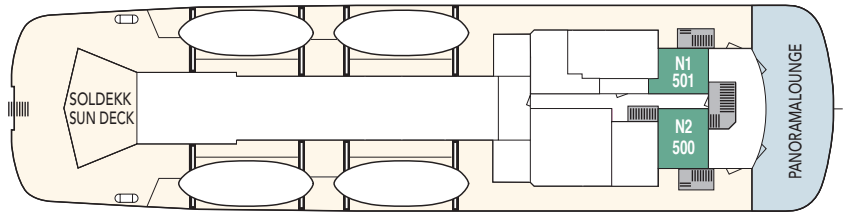

MS LOFOTEN

- BÅT DEKK
- SALONG DEKK
- DECK A
- DECK B
- DECK C

CABIN CATEGORIES

BC	Description	Deck
N Outs	One bed, one sofa bed, table, shower/wc.	Boat deck
J Outs	Bunk beds, shower/ toilet, no view.	A
A Outs	Bunk beds, table, shower/toilet.	Saloon deck
I Ins.	Bunk beds, table, shower/ toilet.	B
D Ins./ Outs	Bunk beds, sink.	A B C

Because of the weather conditions some of the cabins on deck B must close their portholes during the period October to March.

Public areas:

- Restaurant
- Outdoor area
- Lift/stairs

Outdoor jacuzzi: No
Internet cafe: No
Fitness room/sauna: No

Cabin layout: Cabins: 90

BOAT DECK

SALOON DECK

DECK A

DECK B

DECK C

Year of construction:	1964 (Mod. 2003)	Gross Tonnage:	2 621	Beam:	13,2 m	Passengers:	400	Car capacity:	0
Ship yard:	Oslo, Norway	Overall length:	87,4 metres	Service speed:	15 knots	Berths:	155		