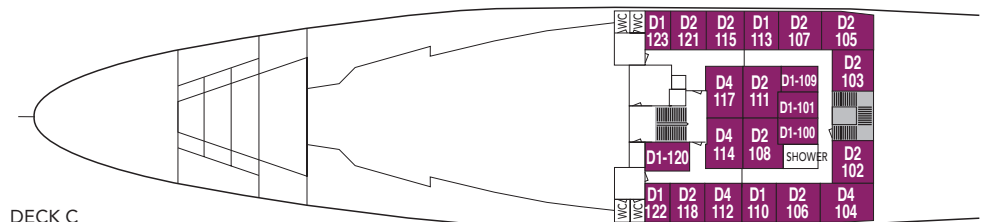

MS LOFOTEN

- BÅT DEKK
- SALONG DEKK
- DECK A
- DECK B
- DECK C

CABIN CATEGORIES

BC	Description	Deck
N Outs	One bed, one sofa bed, table, shower/wc.	Boat deck
J Outs	Bunk beds, shower/ toilet, no view.	A
A Outs	Bunk beds, table, shower/toilet.	Saloon deck
I Ins.	Bunk beds, table, shower/ toilet.	B
D Ins./ Outs	Bunk beds, sink.	A B C

Cabin layout: Cabins: 90

BOAT DECK

SALOON DECK

DECK A

DECK B

DECK C

Year of construction:	1964 (Mod. 2003)	Gross Tonnage:	2 621	Beam:	13,2 m	Passengers:	400	Car capacity:	0
Ship yard:	Oslo, Norway	Overall length:	87,4 metres	Service speed:	15 knots	Berths:	155		