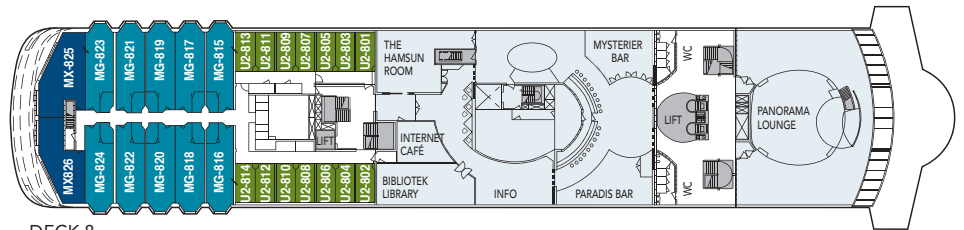

MS MIDNATSOL

CABIN CATEGORIES

BC	Description	Deck
MX Outs	Owners suite, two rooms queen size berth, sitting area, dining table, TV, stereo, coffeemaker, internet access, minibar, safe, private balcony. De luxe bathroom w/ bath tub & wc. Separate guest wc.	8
MG Outs	Grand suite, one room, queen size berth, sitting area, TV, internet access, stereo, coffeemaker, minibar, safe, de luxe bathroom with, bath tub & shower/wc. MG on deck 8 w/large bay window. Suite 775 & 780 w/private balcony and separate sleeping area. Suite 780 shower only, 775 bath tub only.	7,8
M Outs	One room suite, queen size berth, sitting area, TV, internet access, stereo, coffeemaker, minibar, private balcony. De luxe bathroom w/shower & wc.	7
Q Outs	Mini suite, queen size berth, sitting area, TV, internet access, stereo, coffeemaker, minibar.	6,7
QJ Outs	Queen size berth, minibar, TV. 736 and 640 w/twin beds, TV and sitting area, minibar and no view.	6,7
U Outs	One bed, one sofa bed, table, shower/wc.	7,8
P Outs	One bed, one sofa bed, table, shower/wc.	6
N Outs	One bed, one sofa bed, table, shower/wc.	4
J Outs	One bed, one sofa bed, shower/wc, no view.	6,7
L Outs	One bed, one sofa bed, shower/wc. Porthole.	3,4
I Ins.	One bed, one sofa bed, TV, shower/wc.	4,6 7
H Outs	Cabin for disabled.	6

Public areas:

- Restaurant
- Outdoor area
- Lift/stairs
- Fitness room/sauna
- Conference room

Outdoor jacuzzi: Yes
Internet cafe: Yes
Fitness room/sauna: Yes

Cabin layout: Grand suites w/balcony: 2,
Suites w/balcony: 3, Suites w/bay window: 10,
Mini suites: 6, Cabins: 276,
Cabins for disabled: 4. Cabins total: 301

DECK 8