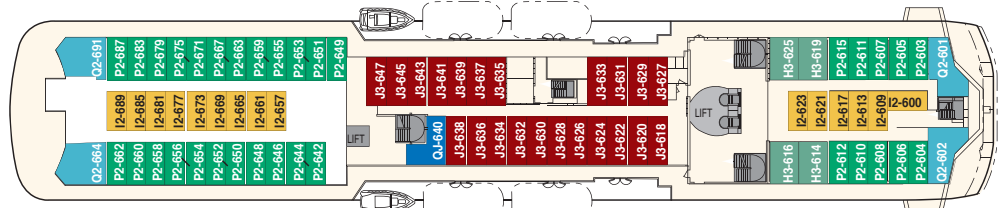

MS MIDNATSOL

CABIN CATEGORIES

BC	Description	Deck
MX Outs	Owners suite, two rooms queen size berth, sitting area, dining table, TV, stereo, coffeemaker, internet access, minibar, safe, private balcony. De luxe bathroom w/ bath tub & wc. Separate guest wc.	8
MG Outs	Grand suite, one room, queen size berth, sitting area, TV, internet access, stereo, coffeemaker, minibar, safe, de luxe bathroom with, bath tub & shower/wc. MG on deck 8 w/large bay window. Suite 775 & 780 w/private balcony and separate sleeping area. Suite 780 shower only, 775 bath tub only.	7,8
M Outs	One room suite, queen size berth, sitting area, TV, internet access, stereo, coffeemaker, minibar, private balcony. De luxe bathroom w/shower & wc.	7
Q Outs	Mini suite, queen size berth, sitting area, TV, internet access, stereo, coffeemaker, minibar.	6,7
QJ Outs	Queen size berth, minibar, TV. 736 and 640 w/twin beds, TV and sitting area, minibar and no view.	6,7
U Outs	One bed, one sofa bed, table, shower/wc.	7,8
P Outs	One bed, one sofa bed, table, shower/wc.	6
N Outs	One bed, one sofa bed, table, shower/wc.	4
J Outs	One bed, one sofa bed, shower/wc, no view.	6,7
L Outs	One bed, one sofa bed, shower/wc. Porthole.	3,4
I Ins.	One bed, one sofa bed, TV, shower/wc.	4,6 7
H Outs	Cabin for disabled.	6

Public areas:

- Restaurant
- Outdoor area
- Lift/stairs
- Fitness room/sauna
- Conference room

Outdoor jacuzzi: Yes
Internet cafe: Yes
Fitness room/sauna: Yes

Cabin layout: Grand suites w/balcony: 2,
Suites w/balcony: 3, Suites w/bay window: 10,
Mini suites: 6, Cabins: 276,
Cabins for disabled: 4. Cabins total: 301

DECK 6