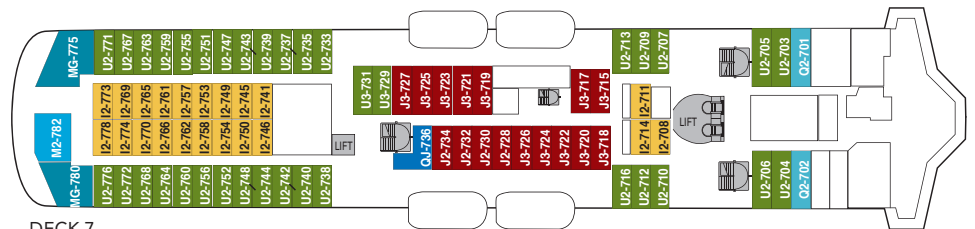

MS MIDNATSOL

CABIN CATEGORIES

BC	Description	Deck
MX Outs	Owners suite, two rooms queen size berth, sitting area, dining table, TV, stereo, coffeemaker, internet access, minibar, safe, private balcony. De luxe bathroom w/ bath tub & wc. Separate guest wc.	8
MG Outs	Grand suite, one room, queen size berth, sitting area, TV, internet access, stereo, coffeemaker, minibar, safe, de luxe bathroom with, bath tub & shower/wc. MG on deck 8 w/large bay window. Suite 775 & 780 w/private balcony and separate sleeping area. Suite 780 shower only, 775 bath tub only.	7,8
M Outs	One room suite, queen size berth, sitting area, TV, internet access, stereo, coffeemaker, minibar, private balcony. De luxe bathroom w/shower & wc.	7
Q Outs	Mini suite, queen size berth, sitting area, TV, internet access, stereo, coffeemaker, minibar.	6,7
QJ Outs	Queen size berth, minibar, TV. 736 and 640 w/twin beds, TV and sitting area, minibar and no view.	6,7
U Outs	One bed, one sofa bed, table, shower/wc.	7,8
P Outs	One bed, one sofa bed, table, shower/wc.	6
N Outs	One bed, one sofa bed, table, shower/wc.	4
J Outs	One bed, one sofa bed, shower/wc, no view.	6,7
L Outs	One bed, one sofa bed, shower/wc. Porthole.	3,4
I Ins.	One bed, one sofa bed, TV, shower/wc.	4,6 7
H Outs	Cabin for disabled.	6

Public areas:

- Restaurant
- Outdoor area
- Lift/stairs
- Fitness room/sauna
- Conference room

Outdoor jacuzzi: Yes
Internet cafe: Yes
Fitness room/sauna: Yes

Cabin layout: Grand suites w/balcony: 2,
Suites w/balcony: 3, Suites w/bay window: 10,
Mini suites: 6, Cabins: 276,
Cabins for disabled: 4. Cabins total: 301

DECK 7