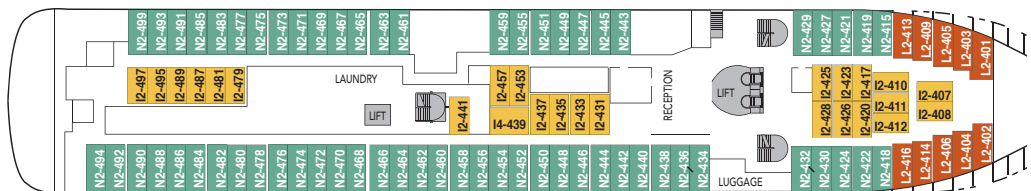

MS MIDNATSOL

CABIN CATEGORIES

BC	Description	Deck
MX Outs	Owners suite, two rooms queen size berth, sitting area, dining table, TV, stereo, coffeemaker, internet access, minibar, safe, private balcony. De luxe bathroom w/ bath tub & wc. Separate guest wc.	8
MG Outs	Grand suite, one room, queen size berth, sitting area, TV, internet access, stereo, coffeemaker, minibar, safe, de luxe bathroom with, bath tub & shower/wc. MG on deck 8 w/large bay window. Suite 775 & 780 w/private balcony and separate sleeping area. Suite 780 shower only, 775 bath tub only.	7,8
M Outs	One room suite, queen size berth, sitting area, TV, internet access, stereo, coffeemaker, minibar, private balcony. De luxe bathroom w/shower & wc.	7
Q Outs	Mini suite, queen size berth, sitting area, TV, internet access, stereo, coffeemaker, minibar.	6,7
QJ Outs	Queen size berth, minibar, TV. 736 and 640 w/twin beds, TV and sitting area, minibar and no view.	6,7
U Outs	One bed, one sofa bed, table, shower/wc.	7,8
P Outs	One bed, one sofa bed, table, shower/wc.	6
N Outs	One bed, one sofa bed, table, shower/wc.	4
J Outs	One bed, one sofa bed, shower/wc, no view.	6,7
L Outs	One bed, one sofa bed, shower/wc. Porthole.	3,4
I Ins.	One bed, one sofa bed, TV, shower/wc.	4,6 7
H Outs	Cabin for disabled.	6

Public areas:

- Restaurant
- Outdoor area
- Lift/stairs
- Fitness room/sauna
- Conference room

Outdoor jacuzzi: Yes
Internet cafe: Yes
Fitness room/sauna: Yes

Cabin layout: Grand suites w/balcony: 2,
Suites w/balcony: 3, Suites w/bay window: 10,
Mini suites: 6, Cabins: 276,
Cabins for disabled: 4. Cabins total: 301

DECK 4