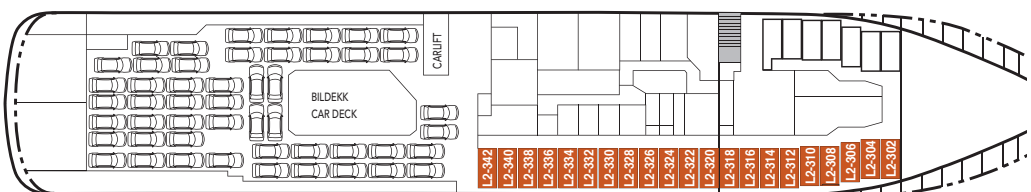

DECK 3

Year of construction:	2003	Gross Tonnage:	16 151	Beam:	21,5 m	Passengers:	1000	Car capacity:	45
Ship yard:	Fosen, Norway	Overall length:	135,75 metres	Service speed:	15 knots	Berths:	644	Max weight: 5000	Max height: 2,30
								Max length: 6,50	Max width: 2,45