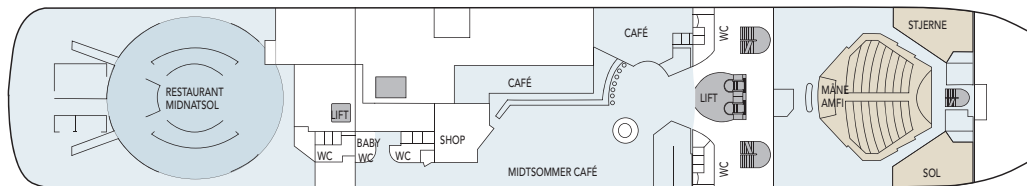

MS MIDNATSOL

CABIN CATEGORIES

BC	Description	Deck
MX Outs	Owners suite, two rooms queen size berth, sitting area, dining table, TV, stereo, coffeemaker, internet access, minibar, safe, private balcony. De luxe bathroom w/ bath tub & wc. Separate guest wc.	8
MG Outs	Grand suite, one room, queen size berth, sitting area, TV, internet access, stereo, coffeemaker, minibar, safe, de luxe bathroom with, bath tub & shower/wc. MG on deck 8 w/large bay window. Suite 775 & 780 w/private balcony and separate sleeping area. Suite 780 shower only, 775 bath tub only.	7,8
M Outs	One room suite, queen size berth, sitting area, TV, internet access, stereo, coffeemaker, minibar, private balcony. De luxe bathroom w/shower & wc.	7
Q Outs	Mini suite, queen size berth, sitting area, TV, internet access, stereo, coffeemaker, minibar.	6,7
QJ Outs	Queen size berth, minibar, TV. 736 and 640 w/twin beds, TV and sitting area, minibar and no view.	6,7
U Outs	One bed, one sofa bed, table, shower/wc.	7,8
P Outs	One bed, one sofa bed, table, shower/wc.	6
N Outs	One bed, one sofa bed, table, shower/wc.	4
J Outs	One bed, one sofa bed, shower/wc, no view.	6,7
L Outs	One bed, one sofa bed, shower/wc. Porthole.	3,4
I Ins.	One bed, one sofa bed, TV, shower/wc.	4,6 7
H Outs	Cabin for disabled.	6

Public areas:

- Restaurant
- Outdoor area
- Lift/stairs
- Fitness room/sauna
- Conference room

Outdoor jacuzzi: Yes
Internet cafe: Yes
Fitness room/sauna: Yes

Cabin layout: Grand suites w/balcony: 2,
Suites w/balcony: 3, Suites w/bay window: 10,
Mini suites: 6, Cabins: 276,
Cabins for disabled: 4. Cabins total: 301

DECK 5