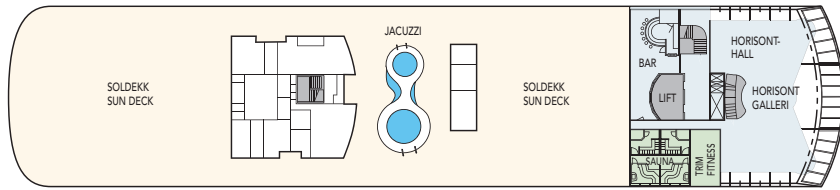

MS MIDNATSOL

CABIN CATEGORIES

BC	Description	Deck
MX Outs	Owners suite, two rooms queen size berth, sitting area, dining table, TV, stereo, coffeemaker, internet access, minibar, safe, private balcony. De luxe bathroom w/ bath tub & wc. Separate guest wc.	8
MG Outs	Grand suite, one room, queen size berth, sitting area, TV, internet access, stereo, coffeemaker, minibar, safe, de luxe bathroom with, bath tub & shower/wc. MG on deck 8 w/large bay window. Suite 775 & 780 w/private balcony and separate sleeping area. Suite 780 shower only, 775 bath tub only.	7,8
M Outs	One room suite, queen size berth, sitting area, TV, internet access, stereo, coffeemaker, minibar, private balcony. De luxe bathroom w/shower & wc.	7
Q Outs	Mini suite, queen size berth, sitting area, TV, internet access, stereo, coffeemaker, minibar.	6,7
QJ Outs	Queen size berth, minibar, TV. 736 and 640 w/twin beds, TV and sitting area, minibar and no view.	6,7
U Outs	One bed, one sofa bed, table, shower/wc.	7,8
P Outs	One bed, one sofa bed, table, shower/wc.	6
N Outs	One bed, one sofa bed, table, shower/wc.	4
J Outs	One bed, one sofa bed, shower/wc, no view.	6,7
L Outs	One bed, one sofa bed, shower/wc. Porthole.	3,4
I Ins.	One bed, one sofa bed, TV, shower/wc.	4,6 7
H Outs	Cabin for disabled.	6

Public areas:

- Restaurant
- Outdoor area
- Lift/stairs
- Fitness room/sauna
- Conference room

Outdoor jacuzzi: Yes
Internet cafe: Yes
Fitness room/sauna: Yes

Cabin layout: Grand suites w/balcony: 2,
Suites w/balcony: 3, Suites w/bay window: 10,
Mini suites: 6, Cabins: 276,
Cabins for disabled: 4. Cabins total: 301

DECK 9