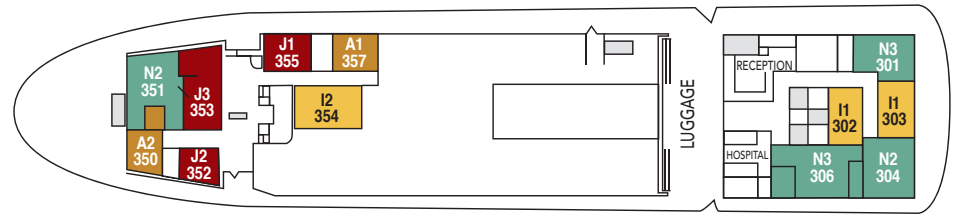

## CABIN CATEGORIES

BC	Description	Deck
<b>N</b> Outs	Sofa bed, table, shower/ toilet.	C
<b>J</b> Outs	Bunk beds, shower/ toilet, no view.	C
<b>A</b> Outs	Bunk beds, table, shower/ toilet.	C B
<b>I</b> Ins.	Bunk beds, table, shower/ toilet.	C B
<b>D</b> Ins./ Outs	Bunk beds, sink.	B A

### Public areas:

- Restaurant
- Outdoor area
- Lift/stairs

Outdoor jacuzzi: No  
 Internet cafe: No  
 Fitness room/sauna: No

Cabin layout: Cabins: 74

PROMENADE DECK

DECK C

DECK B

DECK A

Year of construction:	1956 (Mod. 2000)	Gross Tonnage:	2 191	Beam:	12,6 m	Passengers:	400	Car capacity:	0
Ship yard:	Hamburg (DE)	Overall length:	80,77 metres	Service speed:	15 knots	Berths:	149		