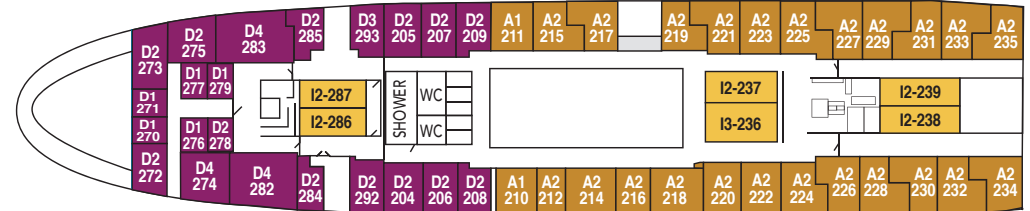

### Public areas:

- Restaurant
- Outdoor area
- Lift/stairs

Outdoor jacuzzi: No  
 Internet cafe: No  
 Fitness room/sauna: No

Cabin layout: Cabins: 74

PROMENADE DECK

DECK C

DECK B

DECK A

Year of construction:	1956 (Mod. 2000)	Gross Tonnage:	2 191	Beam:	12,6 m	Passengers:	400	Car capacity:	0
Ship yard:	Hamburg (DE)	Overall length:	80,77 metres	Service speed:	15 knots	Berths:	149		