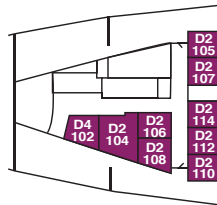

## CABIN CATEGORIES

BC	Description	Deck
<b>N</b> Outs	Sofa bed, table, shower/ toilet.	C
<b>J</b> Outs	Bunk beds, shower/ toilet, no view.	C
<b>A</b> Outs	Bunk beds, table, shower/ toilet.	C B
<b>I</b> Ins.	Bunk beds, table, shower/ toilet.	C B
<b>D</b> Ins./ Outs	Bunk beds, sink.	B A

### Public areas:

- Restaurant
- Outdoor area
- Lift/stairs

Outdoor jacuzzi: No  
 Internet cafe: No  
 Fitness room/sauna: No

Cabin layout: Cabins: 74

PROMENADE DECK

DECK C

DECK B

DECK A

Year of construction:	1956 (Mod. 2000)	Gross Tonnage:	2 191	Beam:	12,6 m	Passengers:	400	Car capacity:	0
Ship yard:	Hamburg (DE)	Overall length:	80,77 metres	Service speed:	15 knots	Berths:	149		