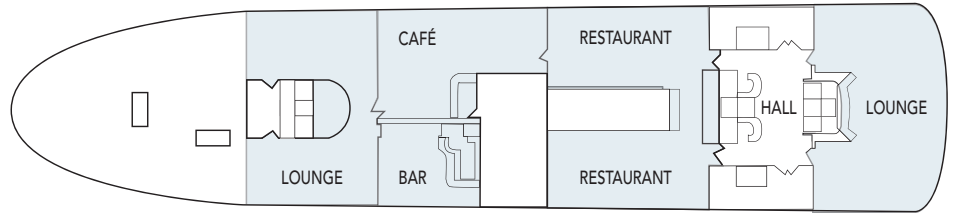

## CABIN CATEGORIES

BC	Description	Deck
<b>N</b> Outs	Sofa bed, table, shower/ toilet.	C
<b>J</b> Outs	Bunk beds, shower/ toilet, no view.	C
<b>A</b> Outs	Bunk beds, table, shower/ toilet.	C B
<b>I</b> Ins.	Bunk beds, table, shower/ toilet.	C B
<b>D</b> Ins./ Outs	Bunk beds, sink.	B A

### Public areas:

- Restaurant
- Outdoor area
- Lift/stairs

Outdoor jacuzzi: No  
 Internet cafe: No  
 Fitness room/sauna: No

Cabin layout: Cabins: 74

PROMENADE DECK

DECK C

DECK B

DECK A

Year of construction:	1956 (Mod. 2000)	Gross Tonnage:	2 191	Beam:	12,6 m	Passengers:	400	Car capacity:	0
Ship yard:	Hamburg (DE)	Overall length:	80,77 metres	Service speed:	15 knots	Berths:	149		