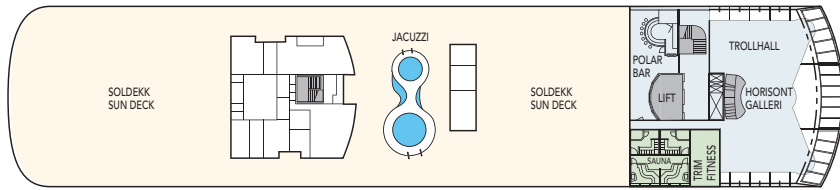

MS TROLLFJORD

- DECK 9
- DECK 8
- DECK 7
- DECK 6
- DECK 5
- DECK 4
- DECK 3
- DECK 2
- DECK 1

CABIN CATEGORIES

BC	Description	Deck
MX Outs	Owners suite, two rooms, queen size berth, sitting area, dining table, TV, stereo, coffeemaker, internet access, minibar, safe, private balcony. De luxe bathroom w/ bath tub & wc. Separate guest wc.	8
MG Outs	Grand suite, one room, queen size berth, sitting area, TV, internet access, stereo, coffeemaker, minibar, safe, de luxe bathroom with bath tub & shower/ wc. MG on deck 8 w/large bay window. Suite 780 & 775 w/ private balcony and separate sleeping area. Suite 780 shower only, 775 bath tub only.	7,8
M Outs	One room suite, queen size berth, sitting area, TV, internet access, stereo, coffeemaker, minibar, private balcony. De luxe bathroom w/shower & wc.	7
Q Outs	Mini suite, queen size berth, sitting area, TV, stereo, coffeemaker, minibar.	6,7
QJ Outs	Queen size berth, minibar, TV, 736 and 640 w/twin beds, TV and sitting area, minibar and no view.	6,7
U Outs	One bed, one sofa bed, table, shower/wc.	7,8
P Outs	One bed, one sofa bed, table, shower/wc.	6
N Outs	One bed, one sofa bed, table, shower/wc.	4
J Outs	One bed, one sofa bed, shower/wc, no view.	6,7
L Outs	One bed, one sofa bed, shower/wc. Porthole.	3,4
I Ins.	One bed, one sofa bed, TV, shower/wc.	4,6 7
H Outs	Cabin for disabled.	6

DECK 9

DECK 8

DECK 7

DECK 6

DECK 5

Public areas:

- Restaurant
- Outdoor area
- Lift/stairs
- Fitness room/sauna
- Conference room

DECK 4

- Outdoor jacuzzi: Yes
- Internet cafe: Yes
- Fitness room/sauna: Yes

Cabin layout: Grand suites w/balcony: 2, Suites w/balcony: 3, Suites w/bay window: 10, Mini suites: 6, Cabins: 276, Cabins for disabled: 4. Cabins total: 301

DECK 3

Year of construction:	2002	Gross Tonnage:	16 140	Beam:	21,5 m	Passengers:	822	Car capacity:	45
Ship yard:	Fosen, Norway	Overall length:	135,75 metres	Service speed:	15 knots	Berths:	646	Max weight:	Max height: 2,30
								Max length:	6,50
								Max width:	2,45