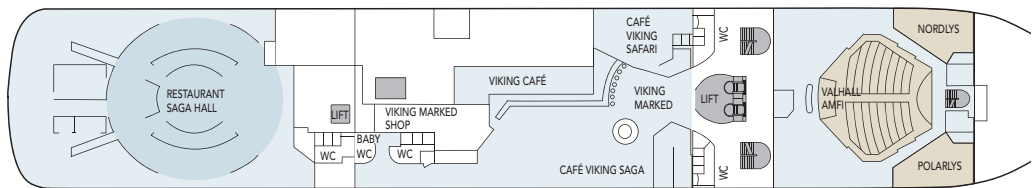

MS TROLLFJORD

- DECK 9
- DECK 8
- DECK 7
- DECK 6
- DECK 5
- DECK 4
- DECK 3
- DECK 2
- DECK 1

CABIN CATEGORIES

BC	Description	Deck
MX Outs	Owners suite, two rooms, queen size berth, sitting area, dining table, TV, stereo, coffeemaker, internet access, minibar, safe, private balcony. De luxe bathroom w/ bath tub & wc. Separate guest wc.	8
MG Outs	Grand suite, one room, queen size berth, sitting area, TV, internet access, stereo, coffeemaker, minibar, safe, de luxe bathroom with bath tub & shower/ wc. MG on deck 8 w/large bay window. Suite 780 & 775 w/ private balcony and separate sleeping area. Suite 780 shower only, 775 bath tub only.	7,8
M Outs	One room suite, queen size berth, sitting area, TV, internet access, stereo, coffeemaker, minibar, private balcony. De luxe bathroom w/shower & wc.	7
Q Outs	Mini suite, queen size berth, sitting area, TV, stereo, coffeemaker, minibar.	6,7
QJ Outs	Queen size berth, minibar, TV, 736 and 640 w/twin beds, TV and sitting area, minibar and no view.	6,7
U Outs	One bed, one sofa bed, table, shower/wc.	7,8
P Outs	One bed, one sofa bed, table, shower/wc.	6
N Outs	One bed, one sofa bed, table, shower/wc.	4
J Outs	One bed, one sofa bed, shower/wc, no view.	6,7
L Outs	One bed, one sofa bed, shower/wc. Porthole.	3,4
I Ins.	One bed, one sofa bed, TV, shower/wc.	4,6 7
H Outs	Cabin for disabled.	6

DECK 9

DECK 8

DECK 7

DECK 6

DECK 5

Public areas:

- Restaurant
- Outdoor area
- Lift/stairs
- Fitness room/sauna
- Conference room

DECK 4

- Outdoor jacuzzi: Yes
- Internet cafe: Yes
- Fitness room/sauna: Yes

Cabin layout: Grand suites w/balcony: 2, Suites w/balcony: 3, Suites w/bay window: 10, Mini suites: 6, Cabins: 276, Cabins for disabled: 4. Cabins total: 301

DECK 3

Year of construction:	2002	Gross Tonnage:	16 140	Beam:	21,5 m	Passengers:	822	Car capacity:	45
Ship yard:	Fosen, Norway	Overall length:	135,75 metres	Service speed:	15 knots	Berths:	646	Max weight:	Max height: 2,30
								Max length:	6,50
								Max width:	2,45