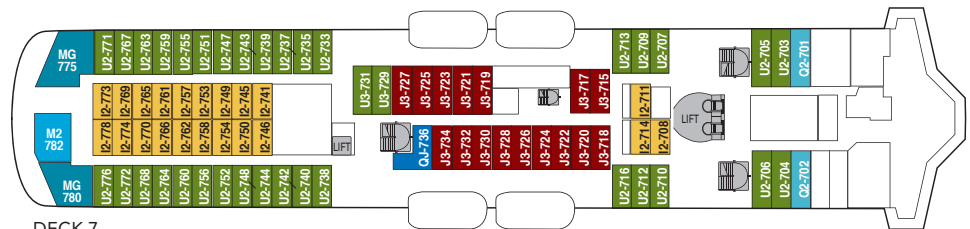

MS TROLLFJORD

- DECK 9
- DECK 8
- DECK 7
- DECK 6
- DECK 5
- DECK 4
- DECK 3
- DECK 2
- DECK 1

CABIN CATEGORIES

BC	Description	Deck
MX Outs	Owners suite, two rooms, queen size berth, sitting area, dining table, TV, stereo, coffeemaker, internet access, minibar, safe, private balcony. De luxe bathroom w/ bath tub & wc. Separate guest wc.	8
MG Outs	Grand suite, one room, queen size berth, sitting area, TV, internet access, stereo, coffeemaker, minibar, safe, de luxe bathroom with bath tub & shower/ wc. MG on deck 8 w/large bay window. Suite 780 & 775 w/ private balcony and separate sleeping area. Suite 780 shower only, 775 bath tub only.	7,8
M Outs	One room suite, queen size berth, sitting area, TV, internet access, stereo, coffeemaker, minibar, private balcony. De luxe bathroom w/shower & wc.	7
Q Outs	Mini suite, queen size berth, sitting area, TV, stereo, coffeemaker, minibar.	6,7
QJ Outs	Queen size berth, minibar, TV, 736 and 640 w/twin beds, TV and sitting area, minibar and no view.	6,7
U Outs	One bed, one sofa bed, table, shower/wc.	7,8
P Outs	One bed, one sofa bed, table, shower/wc.	6
N Outs	One bed, one sofa bed, table, shower/wc.	4
J Outs	One bed, one sofa bed, shower/wc, no view.	6,7
L Outs	One bed, one sofa bed, shower/wc. Porthole.	3,4
I Ins.	One bed, one sofa bed, TV, shower/wc.	4,6 7
H Outs	Cabin for disabled.	6

DECK 9

DECK 8

DECK 7

DECK 6

DECK 5

Public areas:

- Restaurant
- Outdoor area
- Lift/stairs
- Fitness room/sauna
- Conference room

DECK 4

- Outdoor jacuzzi: Yes
- Internet cafe: Yes
- Fitness room/sauna: Yes

Cabin layout: Grand suites w/balcony: 2, Suites w/balcony: 3, Suites w/bay window: 10, Mini suites: 6, Cabins: 276, Cabins for disabled: 4. Cabins total: 301

DECK 3

Year of construction:	2002	Gross Tonnage:	16 140	Beam:	21,5 m	Passengers:	822	Car capacity:	45
Ship yard:	Fosen, Norway	Overall length:	135,75 metres	Service speed:	15 knots	Berths:	646	Max weight:	Max height: 2,30
								Max length:	6,50
								Max width:	2,45