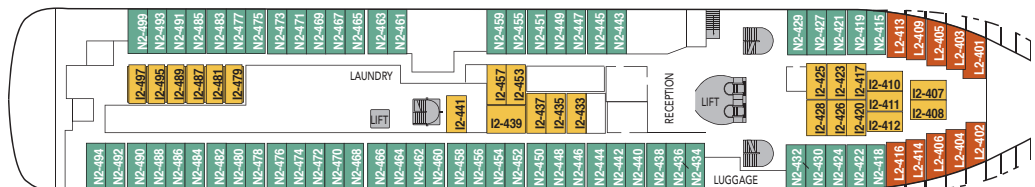

MS TROLLFJORD

- DECK 9
- DECK 8
- DECK 7
- DECK 6
- DECK 5
- DECK 4
- DECK 3
- DECK 2
- DECK 1

CABIN CATEGORIES

BC	Description	Deck
MX Outs	Owners suite, two rooms, queen size berth, sitting area, dining table, TV, stereo, coffeemaker, internet access, minibar, safe, private balcony. De luxe bathroom w/ bath tub & wc. Separate guest wc.	8
MG Outs	Grand suite, one room, queen size berth, sitting area, TV, internet access, stereo, coffeemaker, minibar, safe, de luxe bathroom with bath tub & shower/ wc. MG on deck 8 w/large bay window. Suite 780 & 775 w/ private balcony and separate sleeping area. Suite 780 shower only, 775 bath tub only.	7,8
M Outs	One room suite, queen size berth, sitting area, TV, internet access, stereo, coffeemaker, minibar, private balcony. De luxe bathroom w/shower & wc.	7
Q Outs	Mini suite, queen size berth, sitting area, TV, stereo, coffeemaker, minibar.	6,7
QJ Outs	Queen size berth, minibar, TV, 736 and 640 w/twin beds, TV and sitting area, minibar and no view.	6,7
U Outs	One bed, one sofa bed, table, shower/wc.	7,8
P Outs	One bed, one sofa bed, table, shower/wc.	6
N Outs	One bed, one sofa bed, table, shower/wc.	4
J Outs	One bed, one sofa bed, shower/wc, no view.	6,7
L Outs	One bed, one sofa bed, shower/wc. Porthole.	3,4
I Ins.	One bed, one sofa bed, TV, shower/wc.	4,6 7
H Outs	Cabin for disabled.	6

DECK 9

DECK 8

DECK 7

DECK 6

DECK 5

Public areas:

- Restaurant
- Outdoor area
- Lift/stairs
- Fitness room/sauna
- Conference room

DECK 4

- Outdoor jacuzzi: Yes
- Internet cafe: Yes
- Fitness room/sauna: Yes

Cabin layout: Grand suites w/balcony: 2, Suites w/balcony: 3, Suites w/bay window: 10, Mini suites: 6, Cabins: 276, Cabins for disabled: 4. Cabins total: 301

DECK 3

Year of construction:	2002	Gross Tonnage:	16 140	Beam:	21,5 m	Passengers:	822	Car capacity:	45
Ship yard:	Fosen, Norway	Overall length:	135,75 metres	Service speed:	15 knots	Berths:	646	Max weight:	Max height: 2,30
								Max length:	6,50
								Max width:	2,45