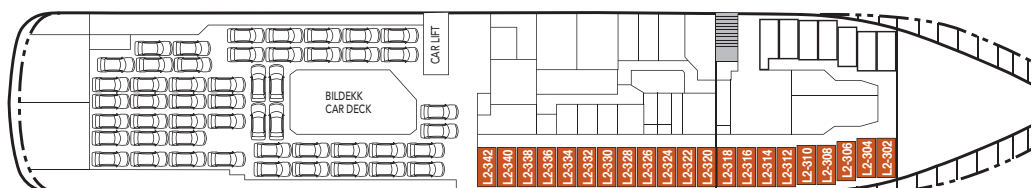

MS TROLLFJORD

- DECK 9
- DECK 8
- DECK 7
- DECK 6
- DECK 5
- DECK 4
- DECK 3
- DECK 2
- DECK 1

CABIN CATEGORIES

BC	Description	Deck
MX Outs	Owners suite, two rooms, queen size berth, sitting area, dining table, TV, stereo, coffeemaker, internet access, minibar, safe, private balcony. De luxe bathroom w/ bath tub & wc. Separate guest wc.	8
MG Outs	Grand suite, one room, queen size berth, sitting area, TV, internet access, stereo, coffeemaker, minibar, safe, de luxe bathroom with bath tub & shower/ wc. MG on deck 8 w/large bay window. Suite 780 & 775 w/ private balcony and separate sleeping area. Suite 780 shower only, 775 bath tub only.	7,8
M Outs	One room suite, queen size berth, sitting area, TV, internet access, stereo, coffeemaker, minibar, private balcony. De luxe bathroom w/shower & wc.	7
Q Outs	Mini suite, queen size berth, sitting area, TV, stereo, coffeemaker, minibar.	6,7
QJ Outs	Queen size berth, minibar, TV, 736 and 640 w/twin beds, TV and sitting area, minibar and no view.	6,7
U Outs	One bed, one sofa bed, table, shower/wc.	7,8
P Outs	One bed, one sofa bed, table, shower/wc.	6
N Outs	One bed, one sofa bed, table, shower/wc.	4
J Outs	One bed, one sofa bed, shower/wc, no view.	6,7
L Outs	One bed, one sofa bed, shower/wc. Porthole.	3,4
I Ins.	One bed, one sofa bed, TV, shower/wc.	4,6 7
H Outs	Cabin for disabled.	6

DECK 9

DECK 8

DECK 7

DECK 6

DECK 5

Public areas:

- Restaurant
- Outdoor area
- Lift/stairs
- Fitness room/sauna
- Conference room

DECK 4

- Outdoor jacuzzi: Yes
- Internet cafe: Yes
- Fitness room/sauna: Yes

Cabin layout: Grand suites w/balcony: 2, Suites w/balcony: 3, Suites w/bay window: 10, Mini suites: 6, Cabins: 276, Cabins for disabled: 4. Cabins total: 301

DECK 3

Year of construction:	2002	Gross Tonnage:	16 140	Beam:	21,5 m	Passengers:	822	Car capacity:	45
Ship yard:	Fosen, Norway	Overall length:	135,75 metres	Service speed:	15 knots	Berths:	646	Max weight:	Max height: 2,30
								Max length:	6,50
								Max width:	2,45