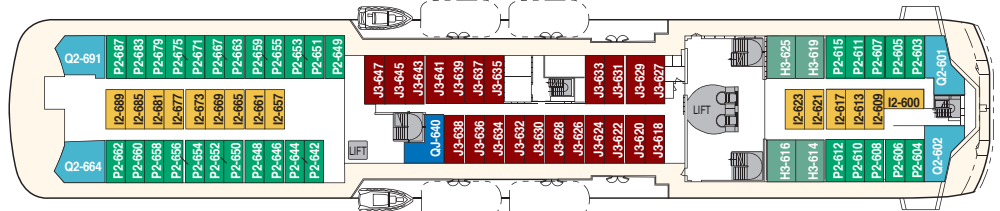

MS TROLLFJORD

- DECK 9
- DECK 8
- DECK 7
- DECK 6
- DECK 5
- DECK 4
- DECK 3
- DECK 2
- DECK 1

CABIN CATEGORIES

BC	Description	Deck
MX Outs	Owners suite, two rooms, queen size berth, sitting area, dining table, TV, stereo, coffeemaker, internet access, minibar, safe, private balcony. De luxe bathroom w/ bath tub & wc. Separate guest wc.	8
MG Outs	Grand suite, one room, queen size berth, sitting area, TV, internet access, stereo, coffeemaker, minibar, safe, de luxe bathroom with bath tub & shower/ wc. MG on deck 8 w/large bay window. Suite 780 & 775 w/ private balcony and separate sleeping area. Suite 780 shower only, 775 bath tub only.	7,8
M Outs	One room suite, queen size berth, sitting area, TV, internet access, stereo, coffeemaker, minibar, private balcony. De luxe bathroom w/shower & wc.	7
Q Outs	Mini suite, queen size berth, sitting area, TV, stereo, coffeemaker, minibar.	6,7
QJ Outs	Queen size berth, minibar, TV, 736 and 640 w/twin beds, TV and sitting area, minibar and no view.	6,7
U Outs	One bed, one sofa bed, table, shower/wc.	7,8
P Outs	One bed, one sofa bed, table, shower/wc.	6
N Outs	One bed, one sofa bed, table, shower/wc.	4
J Outs	One bed, one sofa bed, shower/wc, no view.	6,7
L Outs	One bed, one sofa bed, shower/wc. Porthole.	3,4
I Ins.	One bed, one sofa bed, TV, shower/wc.	4,6 7
H Outs	Cabin for disabled.	6

DECK 9

DECK 8

DECK 7

DECK 6

DECK 5

Public areas:

- Restaurant
- Outdoor area
- Lift/stairs
- Fitness room/sauna
- Conference room

DECK 4

- Outdoor jacuzzi: Yes
- Internet cafe: Yes
- Fitness room/sauna: Yes

Cabin layout: Grand suites w/balcony: 2, Suites w/balcony: 3, Suites w/bay window: 10, Mini suites: 6, Cabins: 276, Cabins for disabled: 4. Cabins total: 301

DECK 3

Year of construction:	2002	Gross Tonnage:	16 140	Beam:	21,5 m	Passengers:	822	Car capacity:	45
Ship yard:	Fosen, Norway	Overall length:	135,75 metres	Service speed:	15 knots	Berths:	646	Max weight:	Max height: 2,30
								Max length:	6,50
								Max width:	2,45