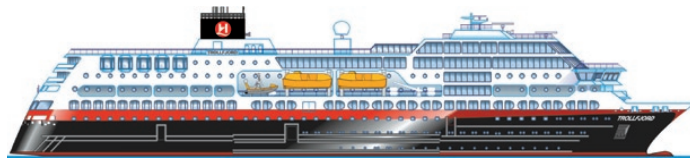

MS TROLLFJORD

- DECK 9
- DECK 8
- DECK 7
- DECK 6
- DECK 5
- DECK 4
- DECK 3
- DECK 2
- DECK 1

CABIN CATEGORIES

BC	Description	Deck
MX Outs	Owners suite, two rooms, queen size berth, sitting area, dining table, TV, stereo, coffeemaker, internet access, minibar, safe, private balcony. De luxe bathroom w/ bath tub & wc. Separate guest wc.	8
MG Outs	Grand suite, one room, queen size berth, sitting area, TV, internet access, stereo, coffeemaker, minibar, safe, de luxe bathroom with bath tub & shower/ wc. MG on deck 8 w/large bay window. Suite 780 & 775 w/ private balcony and separate sleeping area. Suite 780 shower only, 775 bath tub only.	7,8
M Outs	One room suite, queen size berth, sitting area, TV, internet access, stereo, coffeemaker, minibar, private balcony. De luxe bathroom w/shower & wc.	7
Q Outs	Mini suite, queen size berth, sitting area, TV, stereo, coffeemaker, minibar.	6,7
QJ Outs	Queen size berth, minibar, TV, 736 and 640 w/twin beds, TV and sitting area, minibar and no view.	6,7
U Outs	One bed, one sofa bed, table, shower/wc.	7,8
P Outs	One bed, one sofa bed, table, shower/wc.	6
N Outs	One bed, one sofa bed, table, shower/wc.	4
J Outs	One bed, one sofa bed, shower/wc, no view.	6,7
L Outs	One bed, one sofa bed, shower/wc. Porthole.	3,4
I Ins.	One bed, one sofa bed, TV, shower/wc.	4,6 7
H Outs	Cabin for disabled.	6