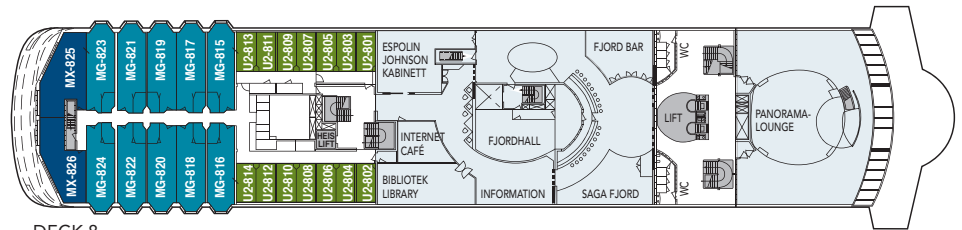

MS TROLLFJORD

- DECK 9
- DECK 8
- DECK 7
- DECK 6
- DECK 5
- DECK 4
- DECK 3
- DECK 2
- DECK 1

CABIN CATEGORIES

BC	Description	Deck
MX Outs	Owners suite, two rooms, queen size berth, sitting area, dining table, TV, stereo, coffeemaker, internet access, minibar, safe, private balcony. De luxe bathroom w/ bath tub & wc. Separate guest wc.	8
MG Outs	Grand suite, one room, queen size berth, sitting area, TV, internet access, stereo, coffeemaker, minibar, safe, de luxe bathroom with bath tub & shower/ wc. MG on deck 8 w/large bay window. Suite 780 & 775 w/ private balcony and separate sleeping area. Suite 780 shower only, 775 bath tub only.	7,8
M Outs	One room suite, queen size berth, sitting area, TV, internet access, stereo, coffeemaker, minibar, private balcony. De luxe bathroom w/shower & wc.	7
Q Outs	Mini suite, queen size berth, sitting area, TV, stereo, coffeemaker, minibar.	6,7
QJ Outs	Queen size berth, minibar, TV, 736 and 640 w/twin beds, TV and sitting area, minibar and no view.	6,7
U Outs	One bed, one sofa bed, table, shower/wc.	7,8
P Outs	One bed, one sofa bed, table, shower/wc.	6
N Outs	One bed, one sofa bed, table, shower/wc.	4
J Outs	One bed, one sofa bed, shower/wc, no view.	6,7
L Outs	One bed, one sofa bed, shower/wc. Porthole.	3,4
I Ins.	One bed, one sofa bed, TV, shower/wc.	4,6 7
H Outs	Cabin for disabled.	6

DECK 9

DECK 8

DECK 7

DECK 6

DECK 5

Public areas:

- Restaurant
- Outdoor area
- Lift/stairs
- Fitness room/sauna
- Conference room

DECK 4

- Outdoor jacuzzi: Yes
- Internet cafe: Yes
- Fitness room/sauna: Yes

Cabin layout: Grand suites w/balcony: 2, Suites w/balcony: 3, Suites w/bay window: 10, Mini suites: 6, Cabins: 276, Cabins for disabled: 4. Cabins total: 301

DECK 3

Year of construction:	2002	Gross Tonnage:	16 140	Beam:	21,5 m	Passengers:	822	Car capacity:	45
Ship yard:	Fosen, Norway	Overall length:	135,75 metres	Service speed:	15 knots	Berths:	646	Max weight:	Max height: 2,30
								Max length:	6,50
								Max width:	2,45