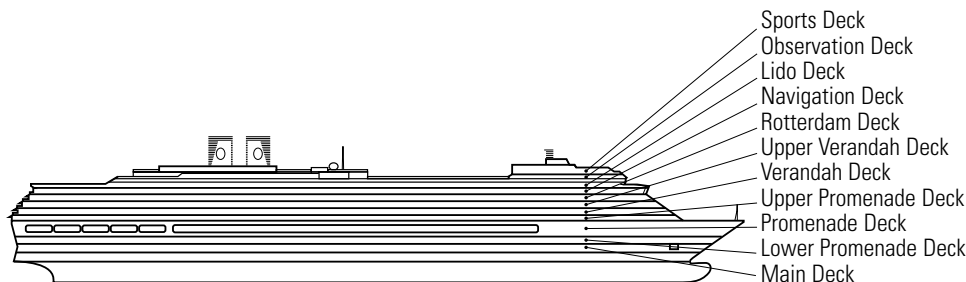

Important Note: Not all staterooms within each category have the same furniture configuration and/or facilities. Appropriate symbols within the rooms on the deck plans describe differences from the stateroom descriptions below.

All information is subject to change.

STATEROOM SYMBOL LEGEND

- Triple (2 lower beds, 1 sofa bed)
- Quad (2 lower beds, 1 sofa bed, 1 upper)
- △ Partial sea view
- × Fully obstructed view
- + Connecting rooms
- Shower only
- ♣ Single sink vanity
- Staterooms have solid steel verandah railings instead of clear-view Plexiglas® railings
- ♿ Suites SY8068, SC6175, SC6164, SY5002 & SY5001 are wheelchair accessible, bathtub and roll-in shower. Suite SS6108 and staterooms I-8037, VA8032, VA8031, VA6049, VB6004, VB6003, VA5140, VA5137, VA5054, VA5051, VA4132, VA4131, H4090, H4089, VA4052, VA4051, D1100, C1082, C1081, J1074, K1012 & K1011 are wheelchair accessible, roll-in shower only.

OCEAN-VIEW STATEROOMS

C **D** **DD** **E** **F**

Large: 2 lower beds convertible to 1 queen-size bed, bathtub & shower.
Approximately 174–180 sq. ft.

INTERIOR STATEROOMS

J

Large: 2 lower beds convertible to 1 queen-size bed, shower.
Approximately 151–233 sq. ft.

K

Large or Standard: 2 lower beds convertible to 1 queen-size bed, shower.
Approximately 151–233 sq. ft.

DECK 1 – MAIN DECK

Staterooms 1001–1127