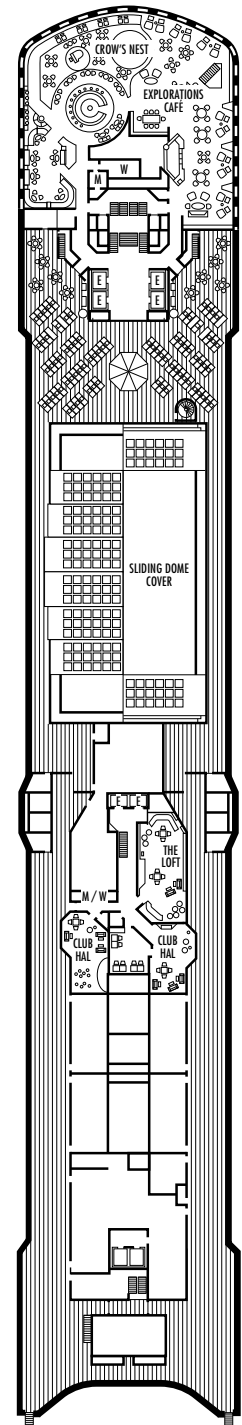

ms Westerdam

DECK PLANS & STATEROOMS

The deck plans are color-coded by category of stateroom, and the category letter precedes the stateroom number in each room. All staterooms are equipped with flat-panel television, DVD player, mini-bar, mini-safe, data port, telephone and multichannel music.

Important Note: Not all staterooms within each category have the same furniture configuration and/or facilities. Appropriate symbols within the rooms on the deck plans describe differences from the stateroom descriptions below.

All information is subject to change.

STATEROOM SYMBOL LEGEND

- Triple (2 lower beds, 1 sofa bed)
- Quad (2 lower beds, 1 sofa bed, 1 upper)
- △ Partial sea view
- × Fully obstructed view
- + Connecting rooms
- Shower only
- ♣ Single sink vanity
- Staterooms have solid steel verandah railings instead of clear-view Plexiglas® railings
- ♿ Suites SY8068, SC6175, SC6164, SY5002 & SY5001 are wheelchair accessible, bathtub and roll-in shower. Suite SS6108 and staterooms I-8037, VA8032, VA8031, VA6049, VB6004, VB6003, VA5140, VA5137, VA5054, VA5051, VA4132, VA4131, H4090, H4089, VA4052, VA4051, D1100, C1082, C1081, J1074, K1012 & K1011 are wheelchair accessible, roll-in shower only.