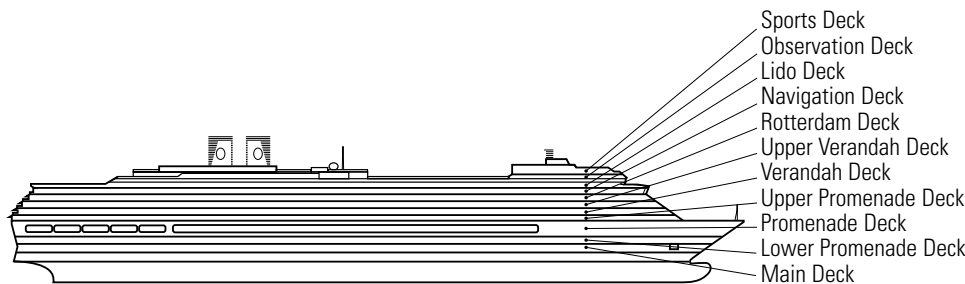

VERANDAH SUITES

SB SC

Neptune Suites: 2 lower beds convertible to 1 king-size bed, bathroom with dual sink vanity, full-size whirlpool bath & shower & additional shower stall, large sitting area, dressing room, private verandah, 1 sofa bed for 2 persons, floor-to-ceiling windows. Approximately 500–712 sq. ft. including verandah.

SS

Signature Suites: 2 lower beds convertible to 1 queen-size bed, bathroom with dual sink vanity, full-size whirlpool bath & shower & additional shower stall, large sitting area, private verandah, 1 sofa bed for 1 person, floor-to-ceiling windows. Approximately 372–384 sq. ft. including verandah.

VERANDAH STATEROOMS

VA VB VC VD

Verandah: 2 lower beds convertible to 1 queen-size bed, bathtub & shower, sitting area, private verandah, floor-to-ceiling windows. Approximately 213–359 sq. ft. including verandah.

OCEAN-VIEW STATEROOMS

F

Large: 2 lower beds convertible to 1 queen-size bed, bathtub & shower. Approximately 174–180 sq. ft.

INTERIOR STATEROOMS

I K

Large or Standard: 2 lower beds convertible to 1 queen-size bed, shower. Approximately 151–233 sq. ft.

L

Standard: 2 lower beds convertible to 1 queen-size bed, shower. Approximately 151–233 sq. ft.