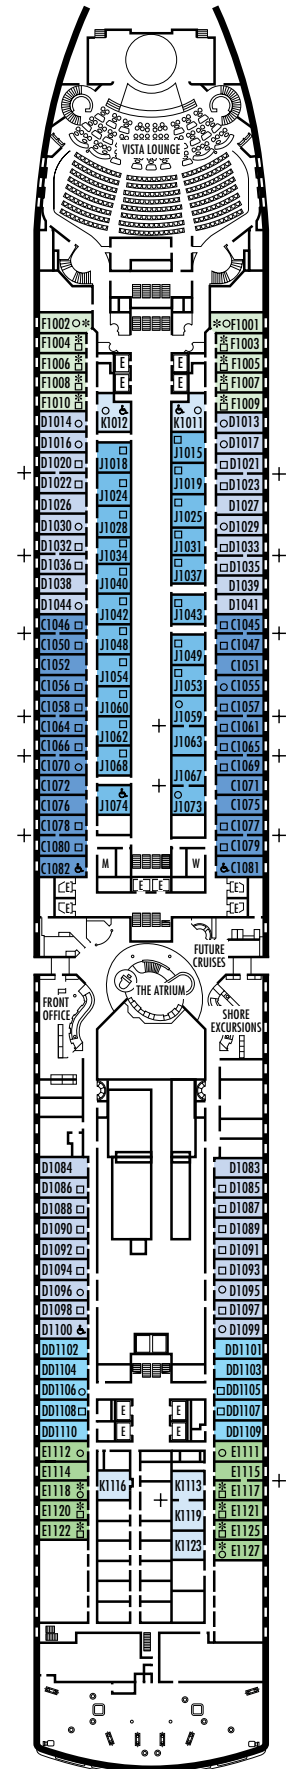

All information is subject to change.

STATEROOM SYMBOL LEGEND

- Triple (2 lower beds, 1 sofa bed)
- Quad (2 lower beds, 1 sofa bed, 1 upper)
- △ Partial sea view
- × Fully obstructed view
- + Connecting rooms
- * Shower only
- ♣ Single sink vanity
- ◆ Staterooms have solid steel verandah railings instead of clear-view Plexiglas® railings
- ♿ Suites SY8068, SC6175, SC6164, SY5002 & SY5001 are wheelchair accessible, bathtub and roll-in shower. Suite SS6108 and staterooms I-8037, VA8032, VA8031, VA6049, VB6004, VB6003, VA5140, VA5137, VA5054, VA5051, VA4132, VA4131, H4090, H4089, VA4052, VA4051, D1100, C1082, C1081, J1074, K1012 & K1011 are wheelchair accessible, roll-in shower only.

OCEAN-VIEW STATEROOMS

C **D** **DD** **E** **F**

Large: 2 lower beds convertible to 1 queen-size bed, bathtub & shower.
Approximately 174–180 sq. ft.

INTERIOR STATEROOMS

J

Large: 2 lower beds convertible to 1 queen-size bed, shower.
Approximately 151–233 sq. ft.

K

Large or Standard: 2 lower beds convertible to 1 queen-size bed, shower.
Approximately 151–233 sq. ft.

DECK 1 – MAIN DECK

Staterooms 1001–1127

ms Westerdam

DECK PLANS & STATEROOMS

The deck plans are color-coded by category of stateroom, and the category letter precedes the stateroom number in each room. All staterooms are equipped with flat-panel television, DVD player, mini-bar, mini-safe, data port, telephone and multichannel music.