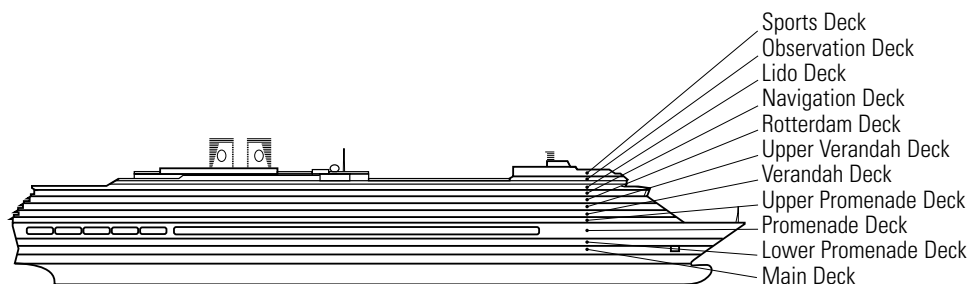

ms Westerdam

DECK PLANS & STATEROOMS

The deck plans are color-coded by category of stateroom, and the category letter precedes the stateroom number in each room. All staterooms are equipped with flat-panel television, DVD player, mini-bar, mini-safe, data port, telephone and multichannel music.

Important Note: Not all staterooms within each category have the same furniture configuration and/or facilities. Appropriate symbols within the rooms on the deck plans describe differences from the stateroom descriptions below.

All information is subject to change.

STATEROOM SYMBOL LEGEND

- Triple (2 lower beds, 1 sofa bed)
- Quad (2 lower beds, 1 sofa bed, 1 upper)
- △ Partial sea view
- × Fully obstructed view
- + Connecting rooms
- Shower only
- ♣ Single sink vanity
- Staterooms have solid steel verandah railings instead of clear-view Plexiglas® railings
- ♿ Suites SY8068, SC6175, SC6164, SY5002 & SY5001 are wheelchair accessible, bathtub and roll-in shower. Suite SS6108 and staterooms I-8037, VA8032, VA8031, VA6049, VB6004, VB6003, VA5140, VA5137, VA5054, VA5051, VA4132, VA4131, H4090, H4089, VA4052, VA4051, D1100, C1082, C1081, J1074, K1012 & K1011 are wheelchair accessible, roll-in shower only.