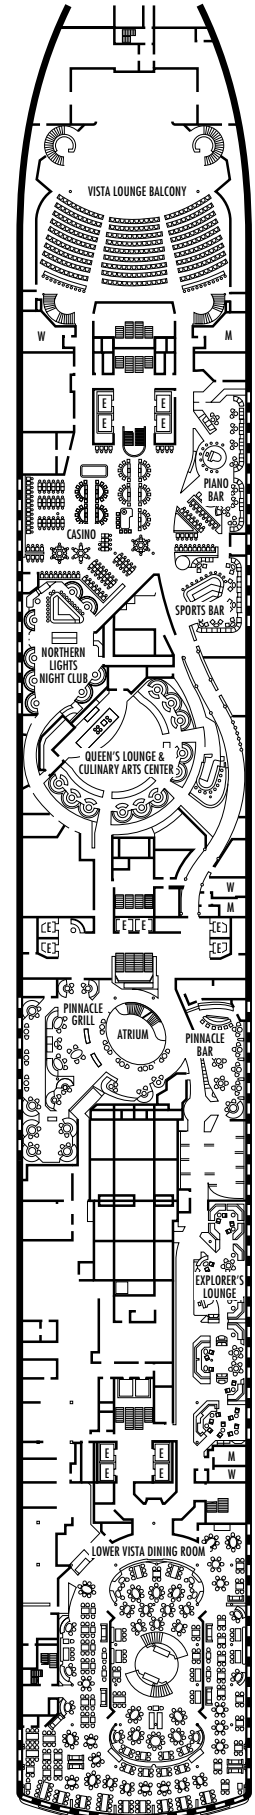

ms Westerdam

DECK PLANS & STATEROOMS

The deck plans are color-coded by category of stateroom, and the category letter precedes the stateroom number in each room. All staterooms are equipped with flat-panel television, DVD player, mini-bar, mini-safe, data port, telephone and multichannel music.

Important Note: Not all staterooms within each category have the same furniture configuration and/or facilities. Appropriate symbols within the rooms on the deck plans describe differences from the stateroom descriptions below.

All information is subject to change.

STATEROOM SYMBOL LEGEND

- Triple (2 lower beds, 1 sofa bed)
- Quad (2 lower beds, 1 sofa bed, 1 upper)
- △ Partial sea view
- × Fully obstructed view
- + Connecting rooms
- Shower only
- ♣ Single sink vanity
- Staterooms have solid steel verandah railings instead of clear-view Plexiglas® railings
- ♿ Suites SY8068, SC6175, SC6164, SY5002 & SY5001 are wheelchair accessible, bathtub and roll-in shower. Suite SS6108 and staterooms I-8037, VA8032, VA8031, VA6049, VB6004, VB6003, VA5140, VA5137, VA5054, VA5051, VA4132, VA4131, H4090, H4089, VA4052, VA4051, D1100, C1082, C1081, J1074, K1012 & K1011 are wheelchair accessible, roll-in shower only.