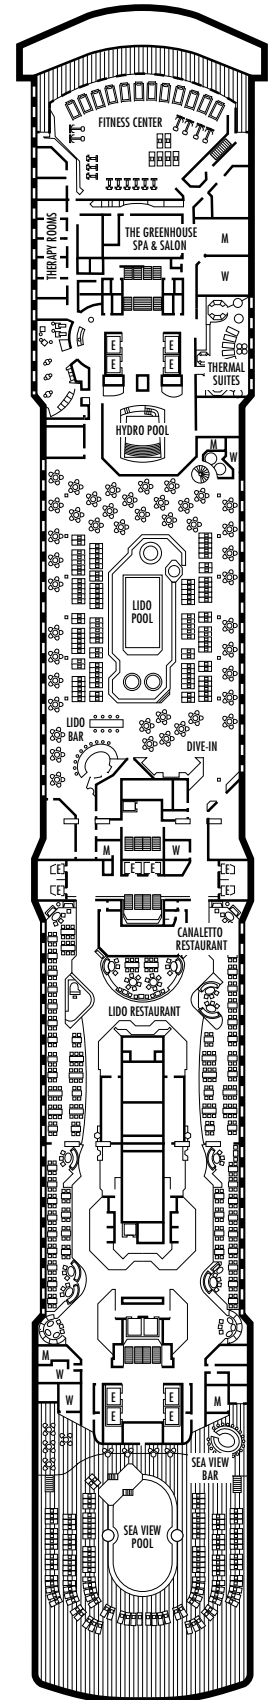

ms Westerdam

DECK PLANS & STATEROOMS

The deck plans are color-coded by category of stateroom, and the category letter precedes the stateroom number in each room. All staterooms are equipped with flat-panel television, DVD player, mini-bar, mini-safe, data port, telephone and multichannel music.

Important Note: Not all staterooms within each category have the same furniture configuration and/or facilities. Appropriate symbols within the rooms on the deck plans describe differences from the stateroom descriptions below.

All information is subject to change.

STATEROOM SYMBOL LEGEND

- Triple (2 lower beds, 1 sofa bed)
- Quad (2 lower beds, 1 sofa bed, 1 upper)
- △ Partial sea view
- × Fully obstructed view
- + Connecting rooms
- Shower only
- ♣ Single sink vanity
- Staterooms have solid steel verandah railings instead of clear-view Plexiglas® railings
- ♿ Suites SY8068, SC6175, SC6164, SY5002 & SY5001 are wheelchair accessible, bathtub and roll-in shower. Suite SS6108 and staterooms I-8037, VA8032, VA8031, VA6049, VB6004, VB6003, VA5140, VA5137, VA5054, VA5051, VA4132, VA4131, H4090, H4089, VA4052, VA4051, D1100, C1082, C1081, J1074, K1012 & K1011 are wheelchair accessible, roll-in shower only.