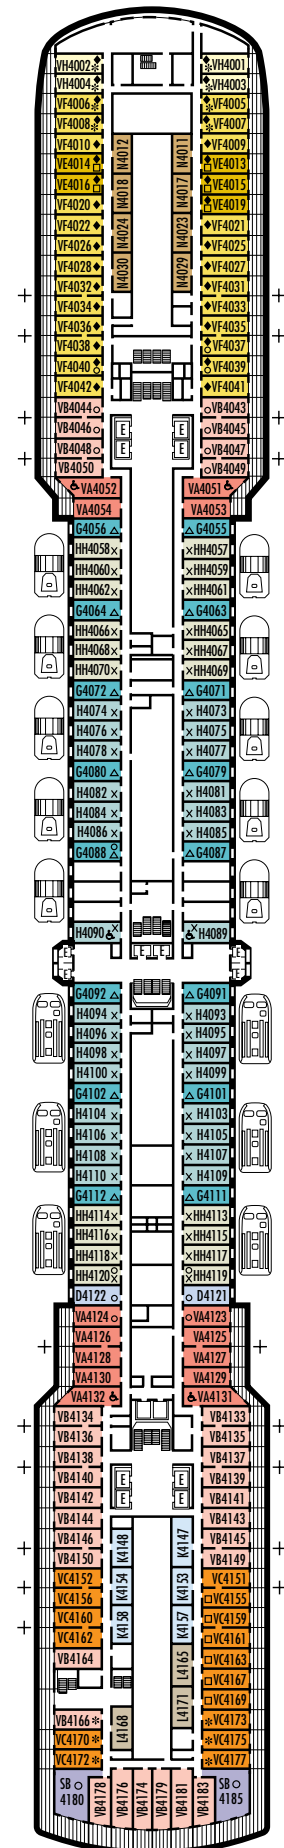

K

Large or Standard: 2 lower beds convertible to 1 queen-size bed, shower.
Approximately 151–233 sq. ft.

DECK 1 – MAIN DECK

Staterooms 1001–1127

ms Westerdam

DECK PLANS & STATEROOMS

The deck plans are color-coded by category of stateroom, and the category letter precedes the stateroom number in each room. All staterooms are equipped with flat-panel television, DVD player, mini-bar, mini-safe, data port, telephone and multichannel music.

VERANDAH STATEROOMS

VA VB VC VE VF VH
Verandah: 2 lower beds convertible to 1 queen-size bed, bathtub & shower, sitting area, private verandah, floor-to-ceiling windows.
Approximately 212–359 sq. ft. including verandah.

OCEAN-VIEW STATEROOMS

D
Large: 2 lower beds convertible to 1 queen-size bed, bathtub & shower.
Approximately 174–180 sq. ft.

G H HH
Large: 2 lower beds convertible to 1 queen-size bed, bathtub & shower. All G-category staterooms have partial sea views. All H- & HH-category staterooms have fully obstructed views.
Approximately 174–180 sq. ft.

INTERIOR STATEROOMS

K
Large or Standard: 2 lower beds convertible to 1 queen-size bed, shower.
Approximately 151–233 sq. ft.

L N
Standard: 2 lower beds convertible to 1 queen-size bed, shower.
Approximately 151–233 sq. ft.