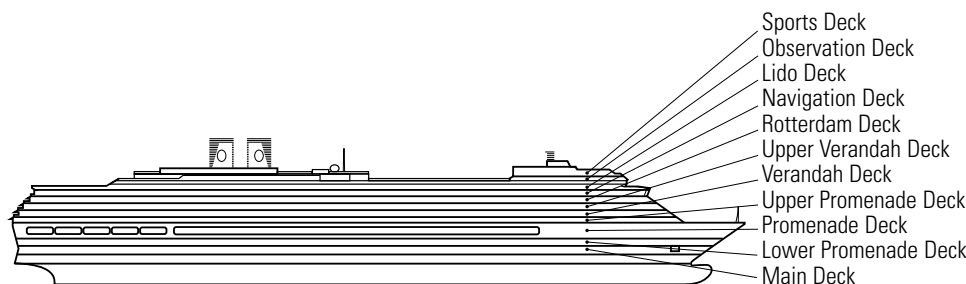

VERANDAH SUITES

PS
Pinnacle Suites: Bedroom with 1 king-size bed, oversized whirlpool bath & shower & additional shower stall, living room, dining room, dressing room, private verandah with whirlpool, pantry, 1 sofa bed for 2 persons, microwave, refrigerator, guest toilet, private stereo system, floor-to-ceiling windows.
Approximately 1,150 sq. ft. including verandah.

SA SB SC
Neptune Suites: 2 lower beds convertible to 1 king-size bed, bathroom with dual sink vanity, full-size whirlpool bath & shower & additional shower stall, large sitting area, dressing room, private verandah, 1 sofa bed for 2 persons, floor-to-ceiling windows.
Approximately 500–712 sq. ft. including verandah.

VERANDAH STATEROOMS

VB VD VE
Verandah: (Deluxe Verandah Ocean-view) 2 lower beds convertible to 1 queen-size bed, bathtub & shower, sitting area, private verandah, floor-to-ceiling windows.
Approximately 212–359 sq. ft. including verandah.

INTERIOR STATEROOMS

I
Large or Standard: 2 lower beds convertible to 1 queen-size bed, shower.
Approximately 151–233 sq. ft.

L M
Standard: 2 lower beds convertible to 1 queen-size bed, shower.
Approximately 151–233 sq. ft.