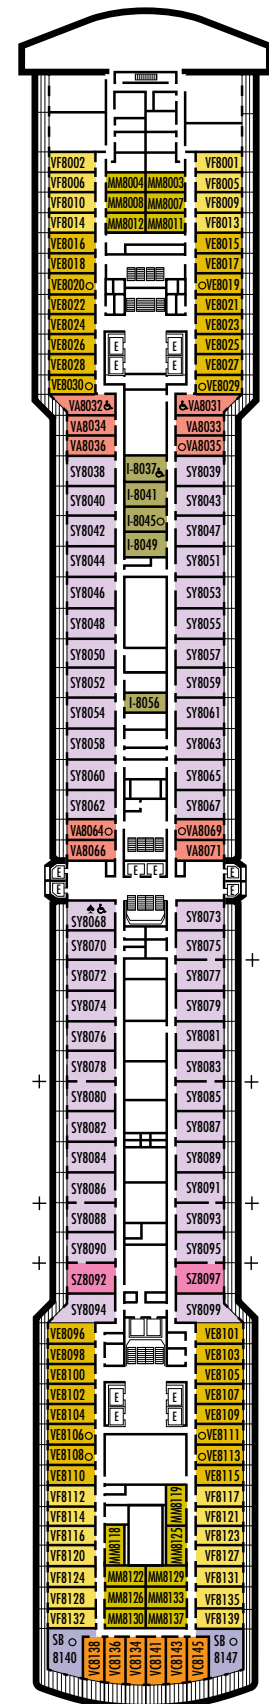

VERANDAH SUITES

SB
Neptune Suites: 2 lower beds convertible to 1 king-size bed, bathroom with dual sink vanity, full-size whirlpool bath & shower & additional shower stall, large sitting area, dressing room, private verandah, 1 sofa bed for 2 persons, floor-to-ceiling windows.
Approximately 500–712 sq. ft. including verandah.

SY SZ
Signature Suites: 2 lower beds convertible to 1 queen-size bed, bathroom with dual sink vanity, full-size whirlpool bath & shower & additional shower stall, large sitting area, private verandah, 1 sofa bed for 1 person, floor-to-ceiling windows.
Approximately 372–384 sq. ft. including verandah.

VERANDAH STATEROOMS

VA VC VE VF
Verandah: 2 lower beds convertible to 1 queen-size bed, bathtub & shower, sitting area, private verandah, floor-to-ceiling windows.
Approximately 212–359 sq. ft. including verandah.

INTERIOR STATEROOMS

I MM
Large or Standard: 2 lower beds convertible to 1 queen-size bed, shower.
Approximately 151–233 sq. ft.