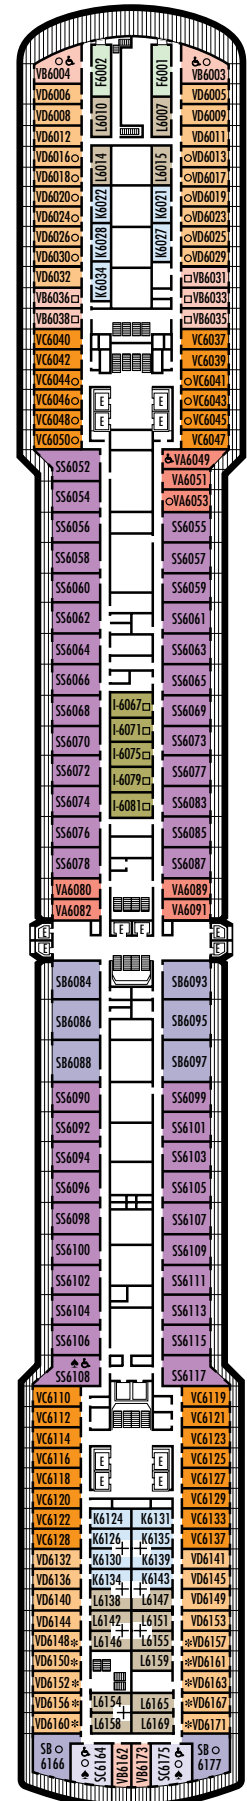

VERANDAH SUITES

SB SC

Neptune Suites: 2 lower beds convertible to 1 king-size bed, bathroom with dual sink vanity, full-size whirlpool bath & shower & additional shower stall, large sitting area, dressing room, private verandah, 1 sofa bed for 2 persons, floor-to-ceiling windows. Approximately 500–712 sq. ft. including verandah.

SS

Signature Suites: 2 lower beds convertible to 1 queen-size bed, bathroom with dual sink vanity, full-size whirlpool bath & shower & additional shower stall, large sitting area, private verandah, 1 sofa bed for 1 person, floor-to-ceiling windows. Approximately 372–384 sq. ft. including verandah.

VERANDAH STATEROOMS

VA VB VC VD

Verandah: 2 lower beds convertible to 1 queen-size bed, bathtub & shower, sitting area, private verandah, floor-to-ceiling windows. Approximately 213–359 sq. ft. including verandah.

OCEAN-VIEW STATEROOMS

F

Large: 2 lower beds convertible to 1 queen-size bed, bathtub & shower. Approximately 174–180 sq. ft.

INTERIOR STATEROOMS

I K

Large or Standard: 2 lower beds convertible to 1 queen-size bed, shower. Approximately 151–233 sq. ft.

L

Standard: 2 lower beds convertible to 1 queen-size bed, shower. Approximately 151–233 sq. ft.