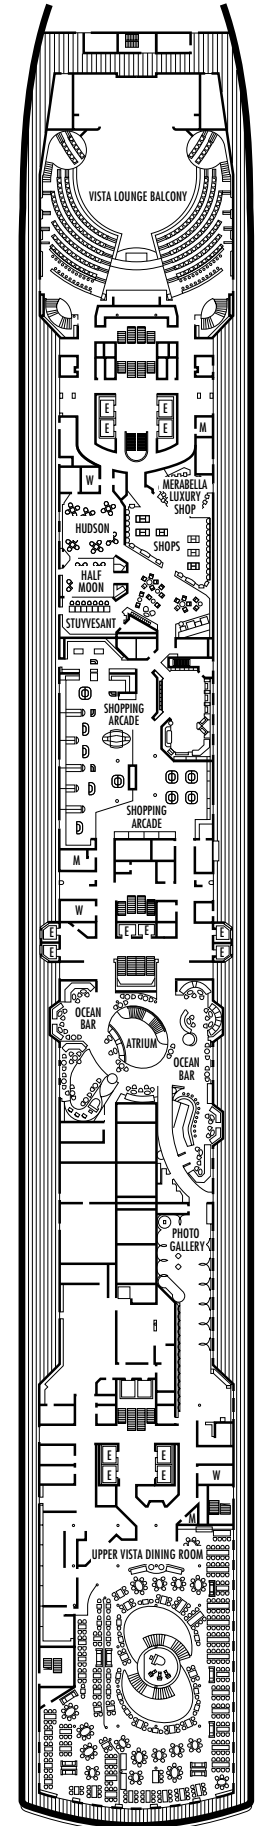

ms Westerdam

DECK PLANS & STATEROOMS

The deck plans are color-coded by category of stateroom, and the category letter precedes the stateroom number in each room. All staterooms are equipped with flat-panel television, DVD player, mini-bar, mini-safe, data port, telephone and multichannel music.

Important Note: Not all staterooms within each category have the same furniture configuration and/or facilities. Appropriate symbols within the rooms on the deck plans describe differences from the stateroom descriptions below.

All information is subject to change.

STATEROOM SYMBOL LEGEND

- Triple (2 lower beds, 1 sofa bed)
- Quad (2 lower beds, 1 sofa bed, 1 upper)
- △ Partial sea view
- × Fully obstructed view
- + Connecting rooms
- Shower only
- ♣ Single sink vanity
- Staterooms have solid steel verandah railings instead of clear-view Plexiglas® railings
- ♿ Suites SY8068, SC6175, SC6164, SY5002 & SY5001 are wheelchair accessible, bathtub and roll-in shower. Suite SS6108 and staterooms I-8037, VA8032, VA8031, VA6049, VB6004, VB6003, VA5140, VA5137, VA5054, VA5051, VA4132, VA4131, H4090, H4089, VA4052, VA4051, D1100, C1082, C1081, J1074, K1012 & K1011 are wheelchair accessible, roll-in shower only.