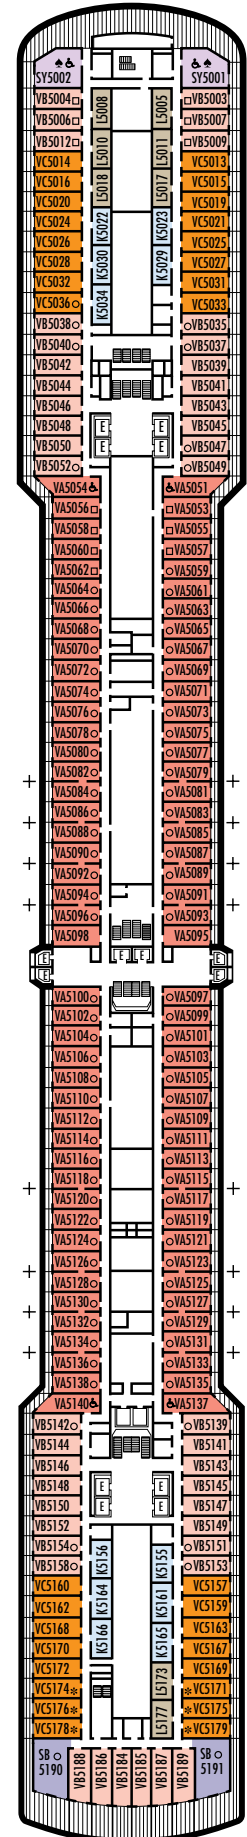

VERANDAH SUITES

SB
Neptune Suites: 2 lower beds convertible to 1 king-size bed, bathroom with dual sink vanity, full-size whirlpool bath & shower & additional shower stall, large sitting area, dressing room, private verandah, 1 sofa bed for 2 persons, floor-to-ceiling windows.
Approximately 500–712 sq. ft. including verandah.

SY
Signature Suites: 2 lower beds convertible to 1 queen-size bed, bathroom with dual sink vanity, full-size whirlpool bath & shower & additional shower stall, large sitting area, private verandah, 1 sofa bed for 1 person, floor-to-ceiling windows.
Approximately 372–384 sq. ft. including verandah.

VERANDAH STATEROOMS

VA VB VC
Verandah: (Deluxe Verandah Ocean-view)
2 lower beds convertible to 1 queen-size bed, bathtub & shower, sitting area, private verandah, floor-to-ceiling windows.
Approximately 212–359 sq. ft. including verandah.

INTERIOR STATEROOMS

K
Large or Standard: 2 lower beds convertible to 1 queen-size bed, shower.
Approximately 151–233 sq. ft.

L
Standard: 2 lower beds convertible to 1 queen-size bed, shower.
Approximately 151–233 sq. ft.

DECK 5 – VERANDAH DECK

Staterooms 5001–5191