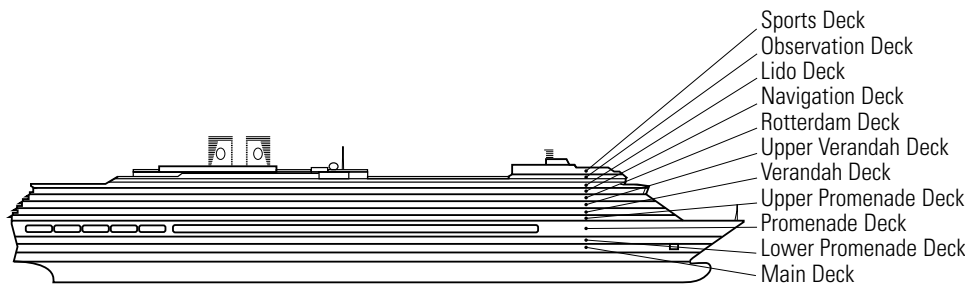

VERANDAH SUITES

SB
Neptune Suites: 2 lower beds convertible to 1 king-size bed, bathroom with dual sink vanity, full-size whirlpool bath & shower & additional shower stall, large sitting area, dressing room, private verandah, 1 sofa bed for 2 persons, floor-to-ceiling windows.
Approximately 500–712 sq. ft. including verandah.

SY
Signature Suites: 2 lower beds convertible to 1 queen-size bed, bathroom with dual sink vanity, full-size whirlpool bath & shower & additional shower stall, large sitting area, private verandah, 1 sofa bed for 1 person, floor-to-ceiling windows.
Approximately 372–384 sq. ft. including verandah.

VERANDAH STATEROOMS

VA VB VC
Verandah: (Deluxe Verandah Ocean-view)
2 lower beds convertible to 1 queen-size bed, bathtub & shower, sitting area, private verandah, floor-to-ceiling windows.
Approximately 212–359 sq. ft. including verandah.

INTERIOR STATEROOMS

K
Large or Standard: 2 lower beds convertible to 1 queen-size bed, shower.
Approximately 151–233 sq. ft.

L
Standard: 2 lower beds convertible to 1 queen-size bed, shower.
Approximately 151–233 sq. ft.

DECK 5 – VERANDAH DECK

Staterooms 5001–5191