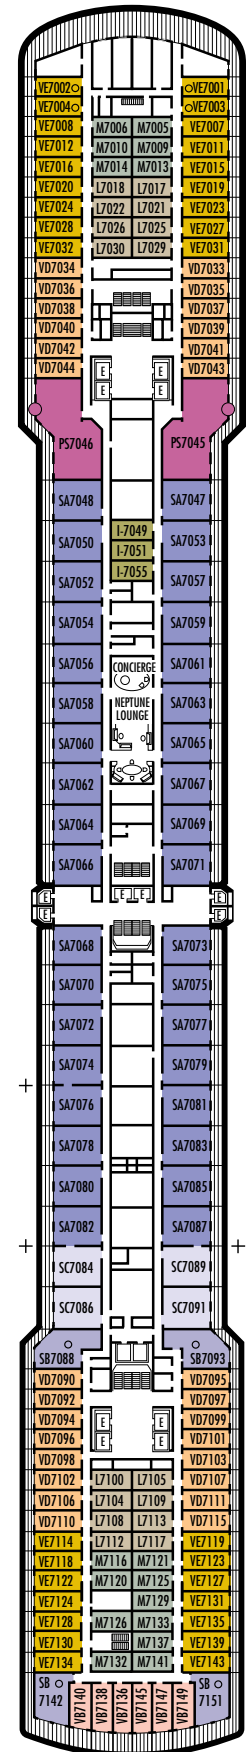

VERANDAH SUITES

PS
Pinnacle Suites: Bedroom with 1 king-size bed, oversized whirlpool bath & shower & additional shower stall, living room, dining room, dressing room, private verandah with whirlpool, pantry, 1 sofa bed for 2 persons, microwave, refrigerator, guest toilet, private stereo system, floor-to-ceiling windows.
Approximately 1,150 sq. ft. including verandah.

SA SB SC
Neptune Suites: 2 lower beds convertible to 1 king-size bed, bathroom with dual sink vanity, full-size whirlpool bath & shower & additional shower stall, large sitting area, dressing room, private verandah, 1 sofa bed for 2 persons, floor-to-ceiling windows.
Approximately 500–712 sq. ft. including verandah.

VERANDAH STATEROOMS

VB VD VE
Verandah: (Deluxe Verandah Ocean-view) 2 lower beds convertible to 1 queen-size bed, bathtub & shower, sitting area, private verandah, floor-to-ceiling windows.
Approximately 212–359 sq. ft. including verandah.

INTERIOR STATEROOMS

I
Large or Standard: 2 lower beds convertible to 1 queen-size bed, shower.
Approximately 151–233 sq. ft.

L M
Standard: 2 lower beds convertible to 1 queen-size bed, shower.
Approximately 151–233 sq. ft.