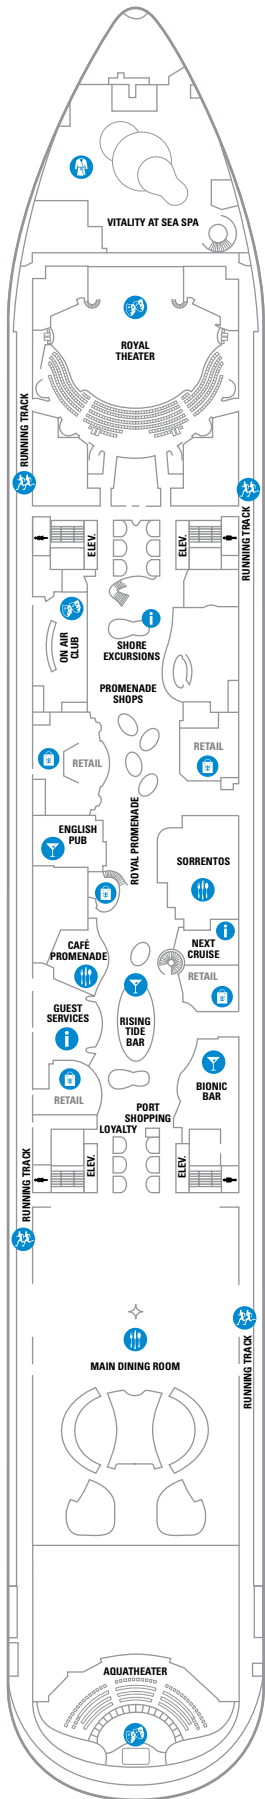

DECK 18

SUITES REFLECTING SECOND STORY OF LOFTS ON DECK 17

DECK 17

SUITES RL TL L1 L2

DECK 16

LEGENDS

- △ Stateroom with sofa bed
 - * Stateroom has third Pullman bed available
 - + Stateroom has third and fourth Pullman beds available
 - ◆ Stateroom with sofa bed and third Pullman bed available
 - ‡ Stateroom has four additional Pullman beds available
 - ↑ Connecting staterooms
 - ♿ Indicates accessible staterooms
 - ▣ Stateroom has an obstructed view
-
- 🍷 Dining Venue
 - 🎮 Entertainment Area
 - 🍹 Bars & Lounges
 - 👶 Kids & Teens Area
 - 🏊 Pool
 - ♨ Spa
 - 🏋 Fitness
 - 🏃 Running Track
 - 🧗 Rock climbing
 - 🌊 FlowRider®
 - ℹ Information
 - 🏢 Conference Center
 - 🛍 Shopping
 - 🎰 Casino

DECK 9

SUITES	A2	GT	GS	J4
BALCONY	1C	2C	1D	4D 7D 8D
BOARDWALK VIEW BALCONY	1I	2I	4I	
OCEAN VIEW	6N			
INTERIOR	1S	4U	1V 3V 4V	

DECK 8

SUITES **A1 GS J3 J4**

BALCONY **1C 2C 1D 4D 7D 8D**

BOARDWALK VIEW BALCONY **1I 2I 4I**

OCEAN VIEW **6N**

INTERIOR **4U 3V 6V**

DECK 7

SUITES **GS J3 J4**

BALCONY **2C 1D 4D 7D 8D**

OCEAN VIEW **6N**

INTERIOR **1T 4U 1V 2V 3V 6V**

DECK 6

SUITES **GS J3 J4**

BALCONY **1C 2C 1D 4D 7D 8D**

INTERIOR **4U 1V 2V 3V 6V**

DECK 5

DECK 4

OCEAN VIEW 20
INTERIOR 2W

DECK 3

OCEAN VIEW 1N 2N
INTERIOR 1V 2V