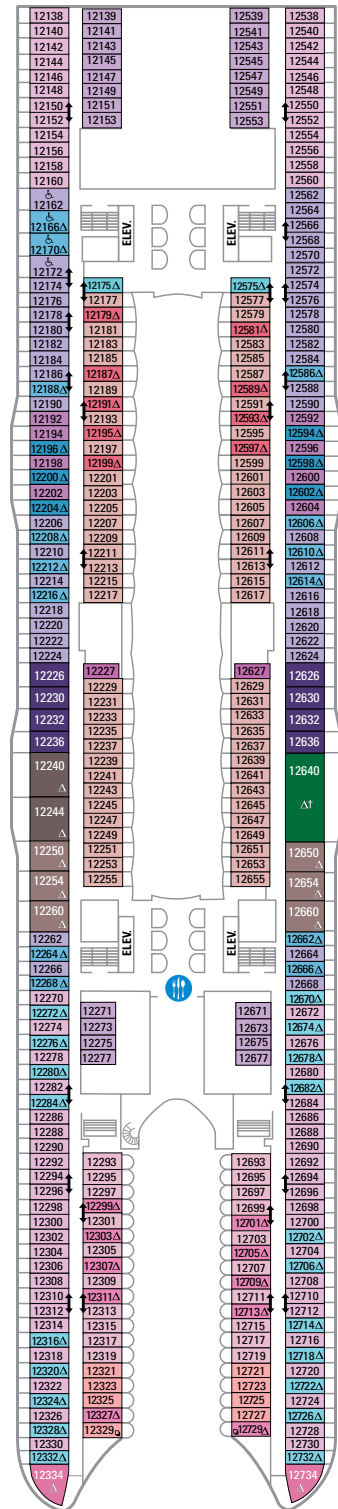

DECK 18

SUITES REFLECTING SECOND STORY OF LOFTS ON DECK 17

DECK 17

SUITES RL TL L1 L2

DECK 16

LEGENDS

- △ Stateroom with sofa bed
 - * Stateroom has third Pullman bed available
 - + Stateroom has third and fourth Pullman beds available
 - ◆ Stateroom with sofa bed and third Pullman bed available
 - ‡ Stateroom has four additional Pullman beds available
 - ↑ Connecting staterooms
 - ♿ Indicates accessible staterooms
 - ▣ Stateroom has an obstructed view
-
- 🍷 Dining Venue
 - 🎮 Entertainment Area
 - 🍹 Bars & Lounges
 - 👶 Kids & Teens Area
 - 🏊 Pool
 - ♨ Spa
 - 🏋 Fitness
 - 🏃 Running Track
 - 🧗 Rock climbing
 - 🌊 FlowRider®
 - ℹ Information
 - 🏢 Conference Center
 - 🛍 Shopping
 - 🎰 Casino

DECK 15

DECK 14

SUITES	VS	OS	GS	J3	J4	
BALCONY	1C	2C	1D	2D	5D	6D
BOARDWALK VIEW BALCONY	1I	2I	4I			
CENTRAL PARK VIEW BALCONY	1J	2J				
INTERIOR	1V	2V	4V			

DECK 12

SUITES	VS	A3	OS	GS	J4	
BALCONY	1C	2C	1D	2D	5D	6D
BOARDWALK VIEW BALCONY	1I	2I	4I			
CENTRAL PARK VIEW BALCONY	1J	2J				
INTERIOR	1V	2V	4V			

DECK 11

SUITES	A3	OS	GS	J4
BALCONY	1A	1C	2C	1D 2D SD 6D
BOARDWALK VIEW BALCONY	1I	2I	4I	
CENTRAL PARK VIEW BALCONY	1J	2J		
OCEAN VIEW	1K	6N		
INTERIOR	1R	4U	1V 3V 4V	

DECK 10

SUITES	A2	OS	GT	GS	J4
BALCONY	1C	2C	1D	2D SD 6D	
BOARDWALK VIEW BALCONY	1I	2I	4I		
CENTRAL PARK VIEW BALCONY	1J	2J			
OCEAN VIEW	6N				
INTERIOR	4U	1V	3V 4V		

DECK 9

SUITES	A2	GT	GS	J4
BALCONY	1C	2C	1D	4D 7D 8D
BOARDWALK VIEW BALCONY	1I	2I	4I	
OCEAN VIEW	6N			
INTERIOR	1S	4U	1V 3V 4V	

DECK 8

SUITES **A1 GS J3 J4**

BALCONY **1C 2C 1D 4D 7D 8D**

BOARDWALK VIEW BALCONY **1I 2I 4I**