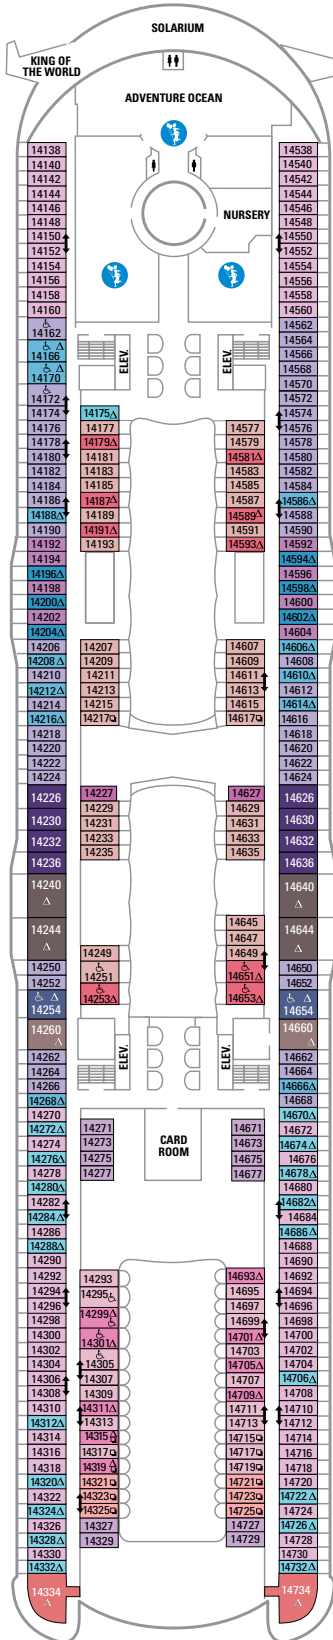

DECK 18

SUITES REFLECTING SECOND STORY OF LOFTS ON DECK 17

DECK 17

SUITES RL TL L1 L2

DECK 16

LEGENDS

- △ Stateroom with sofa bed
 - * Stateroom has third Pullman bed available
 - + Stateroom has third and fourth Pullman beds available
 - ◆ Stateroom with sofa bed and third Pullman bed available
 - ‡ Stateroom has four additional Pullman beds available
 - ↑ Connecting staterooms
 - ♿ Indicates accessible staterooms
 - ▣ Stateroom has an obstructed view
-
- 🍷 Dining Venue
 - 🎮 Entertainment Area
 - 🍹 Bars & Lounges
 - 👶 Kids & Teens Area
 - 🏊 Pool
 - ♨ Spa
 - 🏋 Fitness
 - 🏃 Running Track
 - 🧗 Rock climbing
 - 🌊 FlowRider®
 - ℹ Information
 - 🏢 Conference Center
 - 🛍 Shopping
 - 🎰 Casino

DECK 15

DECK 14

SUITES	VS	OS	GS	J3	J4	
BALCONY	1C	2C	1D	2D	5D	6D
BOARDWALK VIEW BALCONY	1I	2I	4I			
CENTRAL PARK VIEW BALCONY	1J	2J				
INTERIOR	1V	2V	4V			

DECK 12

SUITES	VS	A3	OS	GS	J4	
BALCONY	1C	2C	1D	2D	5D	6D
BOARDWALK VIEW BALCONY	1I	2I	4I			
CENTRAL PARK VIEW BALCONY	1J	2J				
INTERIOR	1V	2V	4V			

DECK 11

SUITES	A3	OS	GS	J4
BALCONY	1A	1C	2C	1D 2D SD 6D
BOARDWALK VIEW BALCONY	1I	2I	4I	
CENTRAL PARK VIEW BALCONY	1J	2J		
OCEAN VIEW	1K	6N		
INTERIOR	1R	4U	1V 3V 4V	

DECK 10

SUITES	A2	OS	GT	GS	J4
BALCONY	1C	2C	1D	2D SD 6D	
BOARDWALK VIEW BALCONY	1I	2I	4I		
CENTRAL PARK VIEW BALCONY	1J	2J			
OCEAN VIEW	6N				
INTERIOR	4U	1V	3V 4V		

DECK 9

SUITES	A2	GT	GS	J4
BALCONY	1C	2C	1D	4D 7D 8D
BOARDWALK VIEW BALCONY	1I	2I	4I	
OCEAN VIEW	6N			
INTERIOR	1S	4U	1V 3V 4V	

DECK 8

SUITES **A1 GS J3 J4**

BALCONY **1C 2C 1D 4D 7D 8D**

BOARDWALK VIEW BALCONY **1I 2I 4I**