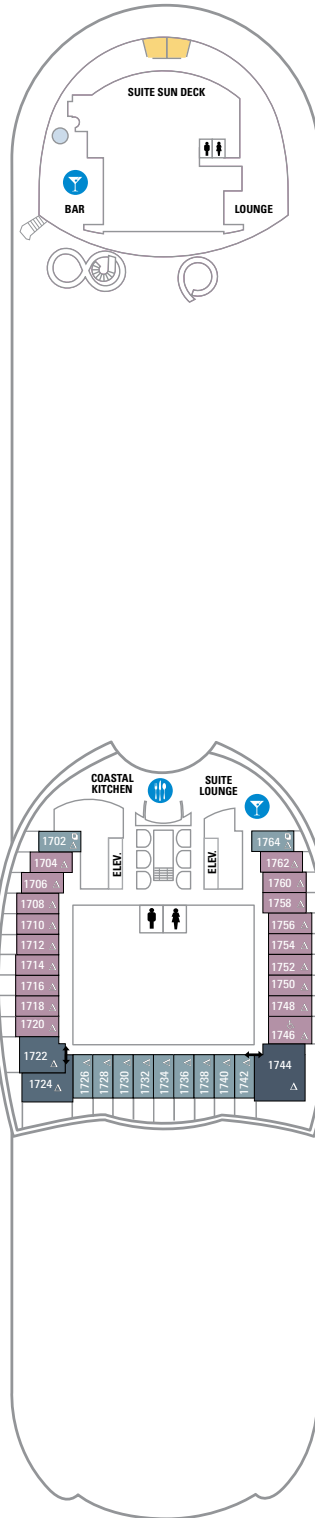

DECK 18

SUITES REFLECTING SECOND STORY OF LOFTS ON DECK 17

DECK 17

SUITES RL TL L1 L2

DECK 16

LEGENDS

- △ Stateroom with sofa bed
 - * Stateroom has third Pullman bed available
 - + Stateroom has third and fourth Pullman beds available
 - ◆ Stateroom with sofa bed and third Pullman bed available
 - ‡ Stateroom has four additional Pullman beds available
 - ↑ Connecting staterooms
 - ♿ Indicates accessible staterooms
 - ▣ Stateroom has an obstructed view
-
- 🍷 Dining Venue
 - 🎮 Entertainment Area
 - 🍹 Bars & Lounges
 - 👶 Kids & Teens Area
 - 🏊 Pool
 - ♨ Spa
 - 🏋 Fitness
 - 🏃 Running Track
 - 🧗 Rock climbing
 - 🌊 FlowRider®
 - ℹ Information
 - 🏢 Conference Center
 - 🛍 Shopping
 - 🎰 Casino

DECK 15

DECK 14

SUITES	VS	OS	GS	J3	J4	
BALCONY	1C	2C	1D	2D	5D	6D
BOARDWALK VIEW BALCONY	1I	2I	4I			
CENTRAL PARK VIEW BALCONY	1J	2J				
INTERIOR	1V	2V	4V			

DECK 12

SUITES	VS	A3	OS	GS	J4	
BALCONY	1C	2C	1D	2D	5D	6D
BOARDWALK VIEW BALCONY	1I	2I	4I			
CENTRAL PARK VIEW BALCONY	1J	2J				
INTERIOR	1V	2V	4V			

DECK 11

SUITES	A3	OS	GS	J4
BALCONY	1A	1C	2C	1D 2D SD 6D
BOARDWALK VIEW BALCONY	1I	2I	4I	
CENTRAL PARK VIEW BALCONY	1J	2J		
OCEAN VIEW	1K	6N		
INTERIOR	1R	4U	1V 3V 4V	

DECK 10

SUITES	A2	OS	GT	GS	J4
BALCONY	1C	2C	1D	2D SD 6D	
BOARDWALK VIEW BALCONY	1I	2I	4I		
CENTRAL PARK VIEW BALCONY	1J	2J			
OCEAN VIEW	6N				
INTERIOR	4U	1V	3V 4V		

DECK 9

SUITES	A2	GT	GS	J4
BALCONY	1C	2C	1D	4D 7D 8D
BOARDWALK VIEW BALCONY	1I	2I	4I	
OCEAN VIEW	6N			
INTERIOR	1S	4U	1V 3V 4V	

DECK 8

SUITES **A1 GS J3 J4**

BALCONY **1C 2C 1D 4D 7D 8D**

BOARDWALK VIEW BALCONY **1I 2I 4I**