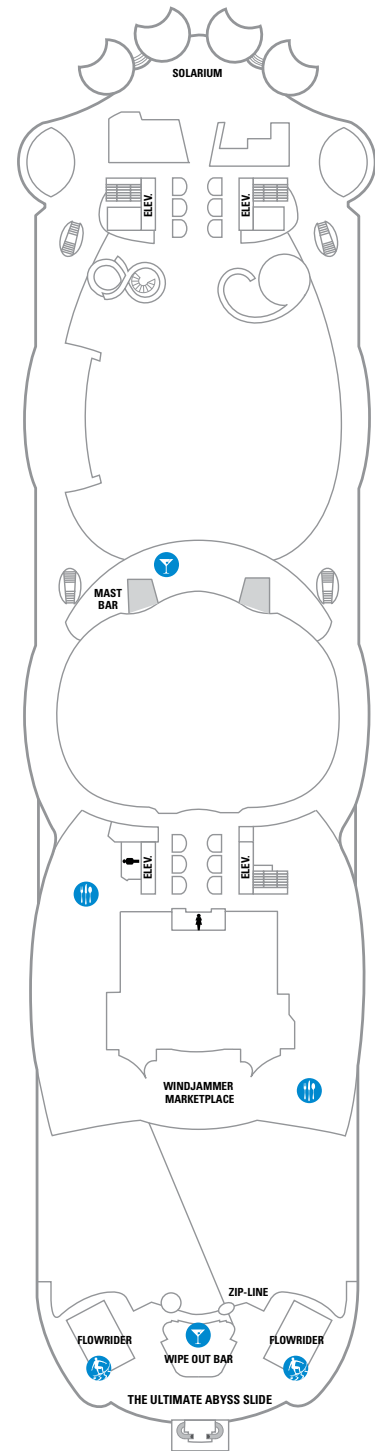

DECK 18

SUITES REFLECTING SECOND STORY OF LOFTS ON DECK 17

DECK 17

SUITES RL TL L1 L2

DECK 16

LEGENDS

- △ Stateroom with sofa bed
 - * Stateroom has third Pullman bed available
 - + Stateroom has third and fourth Pullman beds available
 - ◆ Stateroom with sofa bed and third Pullman bed available
 - ‡ Stateroom has four additional Pullman beds available
 - ↑ Connecting staterooms
 - ♿ Indicates accessible staterooms
 - ▣ Stateroom has an obstructed view
-
- 🍷 Dining Venue
 - 🎮 Entertainment Area
 - 🍹 Bars & Lounges
 - 👶 Kids & Teens Area
 - 🏊 Pool
 - ♨ Spa
 - 🏋 Fitness
 - 🏃 Running Track
 - 🧗 Rock climbing
 - 🌊 FlowRider®
 - ℹ Information
 - 🏢 Conference Center
 - 🛍 Shopping
 - 🎰 Casino

DECK 15

DECK 14

SUITES	VS	OS	GS	J3	J4	
BALCONY	1C	2C	1D	2D	5D	6D
BOARDWALK VIEW BALCONY	1I	2I	4I			
CENTRAL PARK VIEW BALCONY	1J	2J				
INTERIOR	1V	2V	4V			

DECK 12

SUITES	VS	A3	OS	GS	J4	
BALCONY	1C	2C	1D	2D	5D	6D
BOARDWALK VIEW BALCONY	1I	2I	4I			
CENTRAL PARK VIEW BALCONY	1J	2J				
INTERIOR	1V	2V	4V			

DECK 11

SUITES	A3	OS	GS	J4
BALCONY	1A	1C	2C	1D 2D SD 6D
BOARDWALK VIEW BALCONY	1I	2I	4I	
CENTRAL PARK VIEW BALCONY	1J	2J		
OCEAN VIEW	1K	6N		
INTERIOR	1R	4U	1V 3V 4V	

DECK 10

SUITES	A2	OS	GT	GS	J4
BALCONY	1C	2C	1D	2D SD 6D	
BOARDWALK VIEW BALCONY	1I	2I	4I		
CENTRAL PARK VIEW BALCONY	1J	2J			
OCEAN VIEW	6N				
INTERIOR	4U	1V	3V 4V		