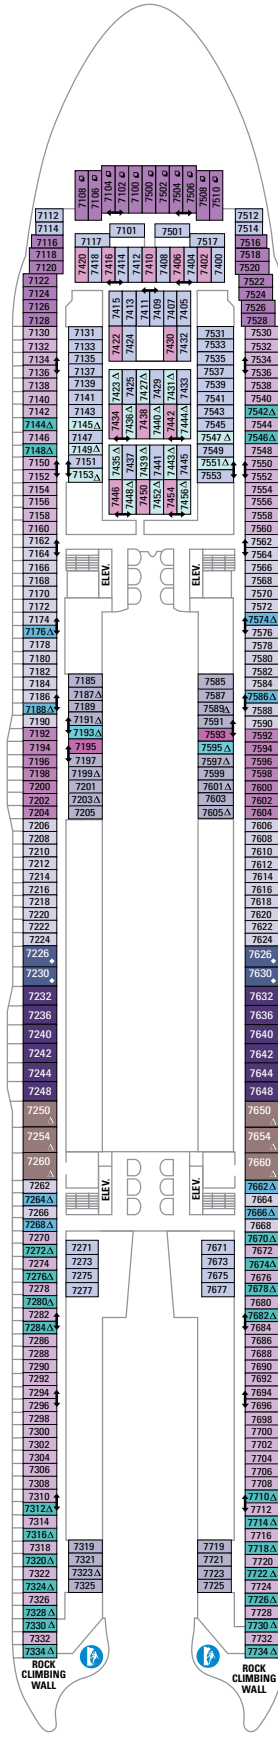

DECK 18

SUITES REFLECTING SECOND STORY OF LOFTS ON DECK 17

DECK 17

SUITES RL TL L1 L2

DECK 16

LEGENDS

- △ Stateroom with sofa bed
 - * Stateroom has third Pullman bed available
 - + Stateroom has third and fourth Pullman beds available
 - ◆ Stateroom with sofa bed and third Pullman bed available
 - ‡ Stateroom has four additional Pullman beds available
 - ↑ Connecting staterooms
 - ♿ Indicates accessible staterooms
 - ▣ Stateroom has an obstructed view
-
- 🍷 Dining Venue
 - 🎮 Entertainment Area
 - 🍹 Bars & Lounges
 - 👶 Kids & Teens Area
 - 🏊 Pool
 - ♨ Spa
 - 🏋 Fitness
 - 🏃 Running Track
 - 🧗 Rock climbing
 - 🌊 FlowRider®
 - ℹ Information
 - 🏢 Conference Center
 - 🛍 Shopping
 - 🎰 Casino

DECK 15

DECK 14

SUITES	VS	OS	GS	J3	J4	
BALCONY	1C	2C	1D	2D	5D	6D
BOARDWALK VIEW BALCONY	1I	2I	4I			
CENTRAL PARK VIEW BALCONY	1J	2J				
INTERIOR	1V	2V	4V			

DECK 12

SUITES	VS	A3	OS	GS	J4	
BALCONY	1C	2C	1D	2D	5D	6D
BOARDWALK VIEW BALCONY	1I	2I	4I			
CENTRAL PARK VIEW BALCONY	1J	2J				
INTERIOR	1V	2V	4V			

DECK 9

SUITES	A2	GT	GS	J4
BALCONY	1C	2C	1D	4D 7D 8D
BOARDWALK VIEW BALCONY	1I	2I	4I	
OCEAN VIEW	6N			
INTERIOR	1S	4U	1V 3V 4V	

DECK 8

SUITES **A1 GS J3 J4**

BALCONY **1C 2C 1D 4D 7D 8D**

BOARDWALK VIEW BALCONY **1I 2I 4I**

OCEAN VIEW **6N**

INTERIOR **4U 3V 6V**

DECK 7

SUITES **GS J3 J4**

BALCONY **2C 1D 4D 7D 8D**

OCEAN VIEW **6N**

INTERIOR **1T 4U 1V 2V 3V 6V**

DECK 6