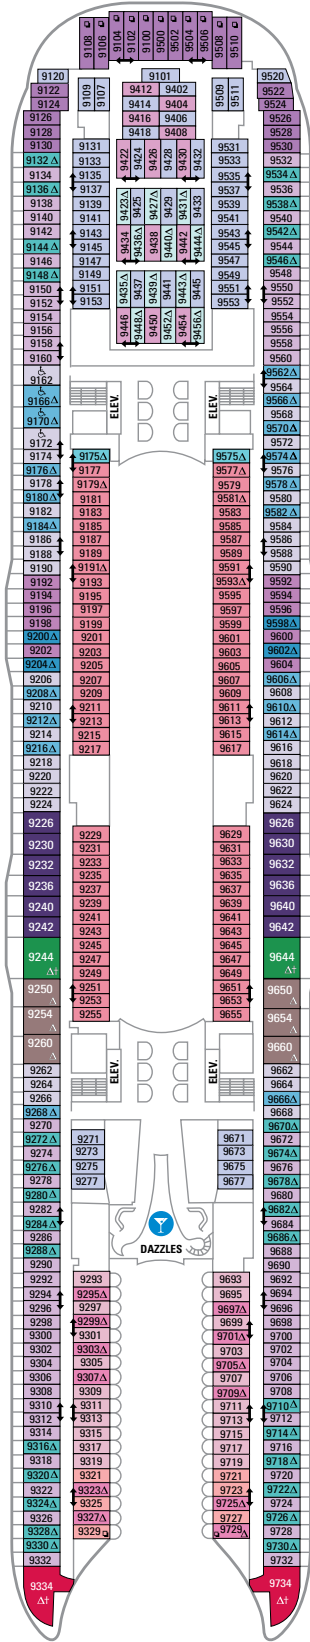

DECK 18

SUITES REFLECTING SECOND STORY OF LOFTS ON DECK 17

DECK 17

SUITES RL TL L1 L2

DECK 16

LEGENDS

- △ Stateroom with sofa bed
 - * Stateroom has third Pullman bed available
 - + Stateroom has third and fourth Pullman beds available
 - ◆ Stateroom with sofa bed and third Pullman bed available
 - ‡ Stateroom has four additional Pullman beds available
 - ↑ Connecting staterooms
 - ♿ Indicates accessible staterooms
 - ▣ Stateroom has an obstructed view
-
- 🍷 Dining Venue
 - 🎮 Entertainment Area
 - 🍹 Bars & Lounges
 - 👶 Kids & Teens Area
 - 🏊 Pool
 - ♨ Spa
 - 🏋 Fitness
 - 🏃 Running Track
 - 🧗 Rock climbing
 - 🌊 FlowRider®
 - ℹ Information
 - 🏢 Conference Center
 - 🛍 Shopping
 - 🎰 Casino

DECK 15

DECK 14

SUITES	VS	OS	GS	J3	J4	
BALCONY	1C	2C	1D	2D	5D	6D
BOARDWALK VIEW BALCONY	1I	2I	4I			
CENTRAL PARK VIEW BALCONY	1J	2J				
INTERIOR	1V	2V	4V			

DECK 12

SUITES	VS	A3	OS	GS	J4	
BALCONY	1C	2C	1D	2D	5D	6D
BOARDWALK VIEW BALCONY	1I	2I	4I			
CENTRAL PARK VIEW BALCONY	1J	2J				
INTERIOR	1V	2V	4V			

DECK 11

SUITES	A3	OS	GS	J4
BALCONY	1A	1C	2C	1D 2D SD 6D
BOARDWALK VIEW BALCONY	1I	2I	4I	
CENTRAL PARK VIEW BALCONY	1J	2J		
OCEAN VIEW	1K	6N		
INTERIOR	1R	4U	1V 3V 4V	

DECK 10

SUITES	A2	OS	GT	GS	J4
BALCONY	1C	2C	1D	2D SD 6D	
BOARDWALK VIEW BALCONY	1I	2I	4I		
CENTRAL PARK VIEW BALCONY	1J	2J			
OCEAN VIEW	6N				
INTERIOR	4U	1V	3V 4V		

DECK 9

SUITES	A2	GT	GS	J4
BALCONY	1C	2C	1D	4D 7D 8D
BOARDWALK VIEW BALCONY	1I	2I	4I	
OCEAN VIEW	6N			
INTERIOR	1S	4U	1V 3V 4V	

DECK 8

SUITES **A1 GS J3 J4**

BALCONY **1C 2C 1D 4D 7D 8D**

BOARDWALK VIEW BALCONY **1I 2I 4I**