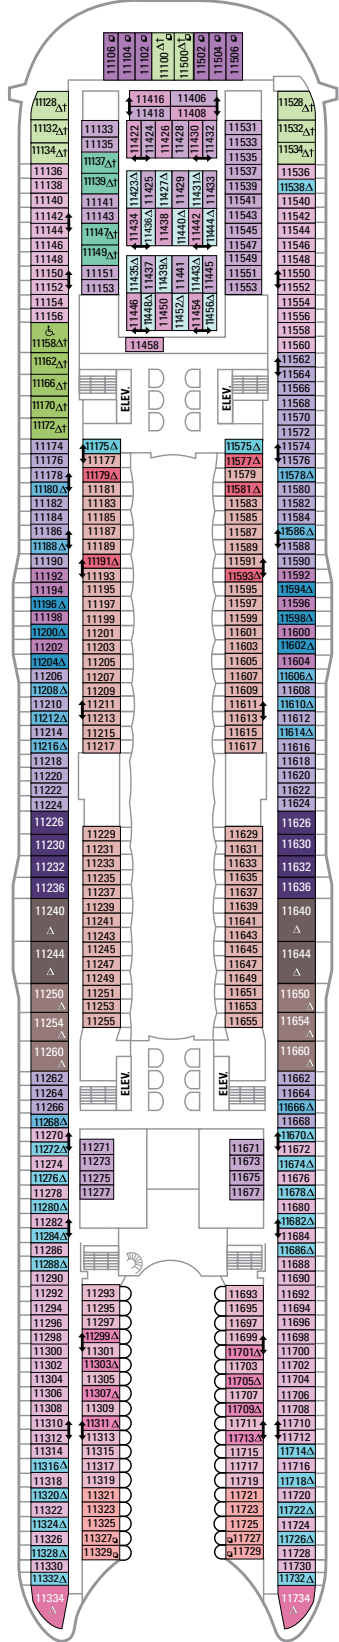

DECK 18

SUITES REFLECTING SECOND STORY OF LOFTS ON DECK 17

DECK 17

SUITES RL TL L1 L2

DECK 16

LEGENDS

- △ Stateroom with sofa bed
 - * Stateroom has third Pullman bed available
 - + Stateroom has third and fourth Pullman beds available
 - ◆ Stateroom with sofa bed and third Pullman bed available
 - ‡ Stateroom has four additional Pullman beds available
 - ↑ Connecting staterooms
 - ♿ Indicates accessible staterooms
 - ▣ Stateroom has an obstructed view
-
- 🍷 Dining Venue
 - 🎮 Entertainment Area
 - 🍹 Bars & Lounges
 - 👶 Kids & Teens Area
 - 🏊 Pool
 - ♨ Spa
 - 🏋 Fitness
 - 🏃 Running Track
 - 🧗 Rock climbing
 - 🌊 FlowRider®
 - ℹ Information
 - 🏢 Conference Center
 - 🛍 Shopping
 - 🎰 Casino

DECK 15

DECK 14

SUITES	VS	OS	GS	J3	J4	
BALCONY	1C	2C	1D	2D	5D	6D
BOARDWALK VIEW BALCONY	1I	2I	4I			
CENTRAL PARK VIEW BALCONY	1J	2J				
INTERIOR	1V	2V	4V			

DECK 12

SUITES	VS	A3	OS	GS	J4	
BALCONY	1C	2C	1D	2D	5D	6D
BOARDWALK VIEW BALCONY	1I	2I	4I			
CENTRAL PARK VIEW BALCONY	1J	2J				
INTERIOR	1V	2V	4V			

DECK 11

SUITES	A3	OS	GS	J4
BALCONY	1A	1C	2C	1D 2D SD 6D
BOARDWALK VIEW BALCONY	1I	2I	4I	
CENTRAL PARK VIEW BALCONY	1J	2J		
OCEAN VIEW	1K	6N		
INTERIOR	1R	4U	1V 3V 4V	

DECK 10

SUITES	A2	OS	GT	GS	J4
BALCONY	1C	2C	1D	2D SD 6D	
BOARDWALK VIEW BALCONY	1I	2I	4I		
CENTRAL PARK VIEW BALCONY	1J	2J			
OCEAN VIEW	6N				
INTERIOR	4U	1V	3V 4V		

DECK 9

SUITES	A2	GT	GS	J4
BALCONY	1C	2C	1D	4D 7D 8D
BOARDWALK VIEW BALCONY	1I	2I	4I	
OCEAN VIEW	6N			
INTERIOR	1S	4U	1V 3V 4V	

DECK 8

SUITES **A1 GS J3 J4**

BALCONY **1C 2C 1D 4D 7D 8D**

BOARDWALK VIEW BALCONY **1I 2I 4I**