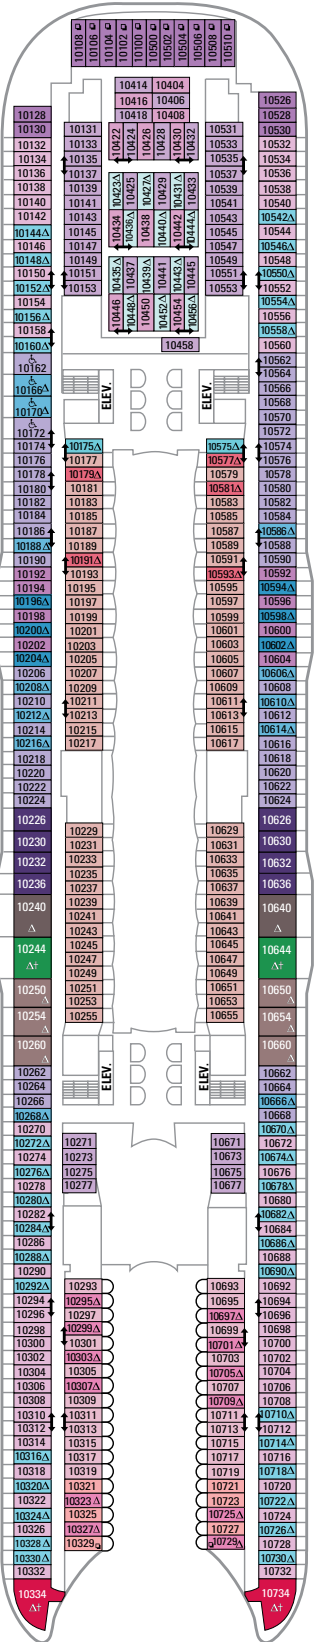

DECK 18

SUITES REFLECTING SECOND STORY OF LOFTS ON DECK 17

DECK 17

SUITES RL TL L1 L2

DECK 16

LEGENDS

- △ Stateroom with sofa bed
 - * Stateroom has third Pullman bed available
 - + Stateroom has third and fourth Pullman beds available
 - ◆ Stateroom with sofa bed and third Pullman bed available
 - ‡ Stateroom has four additional Pullman beds available
 - ↑ Connecting staterooms
 - ♿ Indicates accessible staterooms
 - ▣ Stateroom has an obstructed view
-
- 🍷 Dining Venue
 - 🎮 Entertainment Area
 - 🍹 Bars & Lounges
 - 👶 Kids & Teens Area
 - 🏊 Pool
 - ♨ Spa
 - 🏋 Fitness
 - 🏃 Running Track
 - 🧗 Rock climbing
 - 🌊 FlowRider®
 - ℹ Information
 - 🏢 Conference Center
 - 🛍 Shopping
 - 🎰 Casino

DECK 15

DECK 14

SUITES	VS	OS	GS	J3	J4	
BALCONY	1C	2C	1D	2D	5D	6D
BOARDWALK VIEW BALCONY	1I	2I	4I			
CENTRAL PARK VIEW BALCONY	1J	2J				
INTERIOR	1V	2V	4V			

DECK 12

SUITES	VS	A3	OS	GS	J4	
BALCONY	1C	2C	1D	2D	5D	6D
BOARDWALK VIEW BALCONY	1I	2I	4I			
CENTRAL PARK VIEW BALCONY	1J	2J				
INTERIOR	1V	2V	4V			

DECK 11

SUITES	A3	OS	GS	J4
BALCONY	1A	1C	2C	1D 2D SD 6D
BOARDWALK VIEW BALCONY	1I	2I	4I	
CENTRAL PARK VIEW BALCONY	1J	2J		
OCEAN VIEW	1K	6N		
INTERIOR	1R	4U	1V 3V 4V	

DECK 10

SUITES	A2	OS	GT	GS	J4
BALCONY	1C	2C	1D	2D SD 6D	
BOARDWALK VIEW BALCONY	1I	2I	4I		
CENTRAL PARK VIEW BALCONY	1J	2J			
OCEAN VIEW	6N				
INTERIOR	4U	1V	3V 4V		

DECK 9

SUITES	A2	GT	GS	J4
BALCONY	1C	2C	1D	4D 7D 8D
BOARDWALK VIEW BALCONY	1I	2I	4I	
OCEAN VIEW	6N			
INTERIOR	1S	4U	1V 3V 4V	

DECK 8

SUITES **A1 GS J3 J4**

BALCONY **1C 2C 1D 4D 7D 8D**

BOARDWALK VIEW BALCONY **1I 2I 4I**