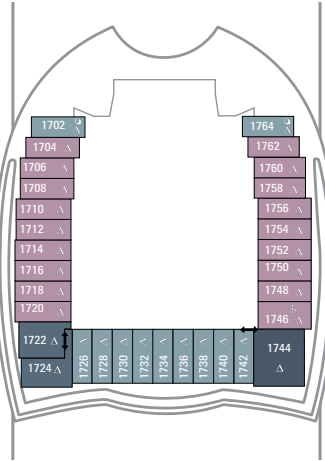

DECK 18

SUITES REFLECTING SECOND STORY OF LOFTS ON DECK 17

DECK 17

SUITES RL TL L1 L2

DECK 16

LEGENDS

- △ Stateroom with sofa bed
 - * Stateroom has third Pullman bed available
 - + Stateroom has third and fourth Pullman beds available
 - ◆ Stateroom with sofa bed and third Pullman bed available
 - ‡ Stateroom has four additional Pullman beds available
 - ↑ Connecting staterooms
 - ♿ Indicates accessible staterooms
 - ▣ Stateroom has an obstructed view
-
- 🍷 Dining Venue
 - 🎮 Entertainment Area
 - 🍹 Bars & Lounges
 - 👶 Kids & Teens Area
 - 🏊 Pool
 - ♨ Spa
 - 🏋 Fitness
 - 🏃 Running Track
 - 🧗 Rock climbing
 - 🌊 FlowRider®
 - ℹ Information
 - 🏢 Conference Center
 - 🛍 Shopping
 - 🎰 Casino

DECK 15

DECK 14

SUITES	VS	OS	GS	J3	J4	
BALCONY	1C	2C	1D	2D	5D	6D
BOARDWALK VIEW BALCONY	1I	2I	4I			
CENTRAL PARK VIEW BALCONY	1J	2J				
INTERIOR	1V	2V	4V			

DECK 12

SUITES	VS	A3	OS	GS	J4	
BALCONY	1C	2C	1D	2D	5D	6D
BOARDWALK VIEW BALCONY	1I	2I	4I			
CENTRAL PARK VIEW BALCONY	1J	2J				
INTERIOR	1V	2V	4V			

DECK 11

SUITES	A3	OS	GS	J4
BALCONY	1A	1C	2C	1D 2D SD 6D
BOARDWALK VIEW BALCONY	1I	2I	4I	
CENTRAL PARK VIEW BALCONY	1J	2J		
OCEAN VIEW	1K	6N		
INTERIOR	1R	4U	1V 3V 4V	

DECK 10

SUITES	A2	OS	GT	GS	J4
BALCONY	1C	2C	1D	2D SD 6D	
BOARDWALK VIEW BALCONY	1I	2I	4I		
CENTRAL PARK VIEW BALCONY	1J	2J			
OCEAN VIEW	6N				
INTERIOR	4U	1V	3V 4V		