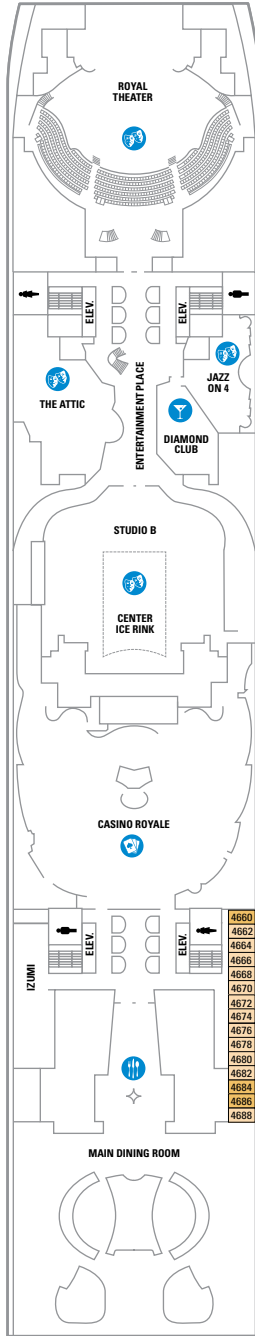

DECK 18

SUITES REFLECTING SECOND STORY OF LOFTS ON DECK 17

DECK 17

SUITES RL TL L1 L2

DECK 16

LEGENDS

- △ Stateroom with sofa bed
 - * Stateroom has third Pullman bed available
 - + Stateroom has third and fourth Pullman beds available
 - ◆ Stateroom with sofa bed and third Pullman bed available
 - ‡ Stateroom has four additional Pullman beds available
 - ↑ Connecting staterooms
 - ♿ Indicates accessible staterooms
 - ▣ Stateroom has an obstructed view
-
- 🍷 Dining Venue
 - 🎮 Entertainment Area
 - 🍹 Bars & Lounges
 - 👶 Kids & Teens Area
 - 🏊 Pool
 - ♨ Spa
 - 🏋 Fitness
 - 🏃 Running Track
 - 🧗 Rock climbing
 - 🌊 FlowRider®
 - ℹ Information
 - 🏢 Conference Center
 - 🛍 Shopping
 - 🎰 Casino

DECK 9

SUITES	A2	GT	GS	J4
BALCONY	1C	2C	1D	4D 7D 8D
BOARDWALK VIEW BALCONY	1I	2I	4I	
OCEAN VIEW	6N			
INTERIOR	1S	4U	1V 3V 4V	

DECK 8

SUITES **A1 GS J3 J4**

BALCONY **1C 2C 1D 4D 7D 8D**

BOARDWALK VIEW BALCONY **1I 2I 4I**

OCEAN VIEW **6N**

INTERIOR **4U 3V 6V**

DECK 7

SUITES **GS J3 J4**

BALCONY **2C 1D 4D 7D 8D**

OCEAN VIEW **6N**

INTERIOR **1T 4U 1V 2V 3V 6V**

DECK 6

SUITES **GS J3 J4**

BALCONY **1C 2C 1D 4D 7D 8D**

INTERIOR **4U 1V 2V 3V 6V**

DECK 5

DECK 4

OCEAN VIEW 20
INTERIOR 2W

DECK 3

OCEAN VIEW 1N 2N
INTERIOR 1V 2V