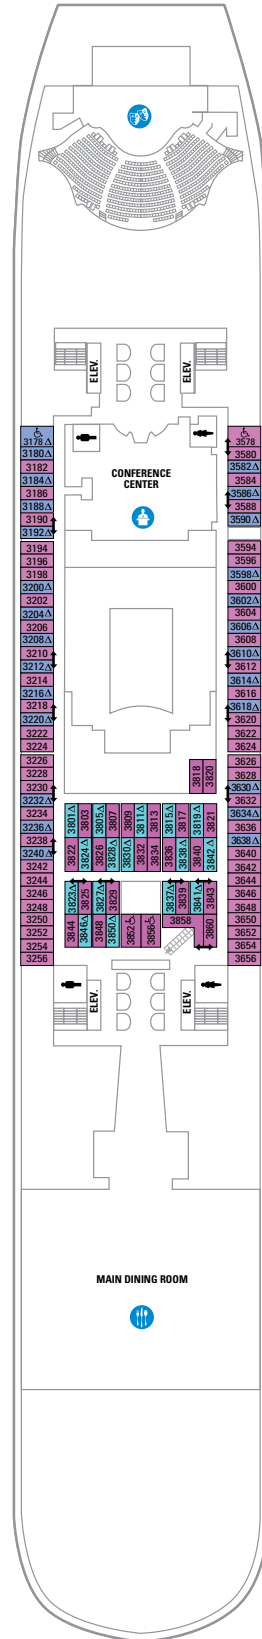

DECK 18

SUITES REFLECTING SECOND STORY OF LOFTS ON DECK 17

DECK 17

SUITES RL TL L1 L2

DECK 16

LEGENDS

- △ Stateroom with sofa bed
 - * Stateroom has third Pullman bed available
 - + Stateroom has third and fourth Pullman beds available
 - ◆ Stateroom with sofa bed and third Pullman bed available
 - ‡ Stateroom has four additional Pullman beds available
 - ↑ Connecting staterooms
 - ♿ Indicates accessible staterooms
 - ▣ Stateroom has an obstructed view
-
- 🍷 Dining Venue
 - 🎮 Entertainment Area
 - 🍹 Bars & Lounges
 - 👶 Kids & Teens Area
 - 🏊 Pool
 - ♨ Spa
 - 🏋 Fitness
 - 🏃 Running Track
 - 🧗 Rock climbing
 - 🌊 FlowRider®
 - ℹ Information
 - 🏢 Conference Center
 - 🛍 Shopping
 - 🎰 Casino

DECK 15

DECK 14

SUITES	VS	OS	GS	J3	J4	
BALCONY	1C	2C	1D	2D	5D	6D
BOARDWALK VIEW BALCONY	1I	2I	4I			
CENTRAL PARK VIEW BALCONY	1J	2J				
INTERIOR	1V	2V	4V			

DECK 12

SUITES	VS	A3	OS	GS	J4	
BALCONY	1C	2C	1D	2D	5D	6D
BOARDWALK VIEW BALCONY	1I	2I	4I			
CENTRAL PARK VIEW BALCONY	1J	2J				
INTERIOR	1V	2V	4V			

OCEAN VIEW **6N**

INTERIOR **4U 3V 6V**

DECK 7

SUITES **GS J3 J4**

BALCONY **2C 1D 4D 7D 8D**

OCEAN VIEW **6N**

INTERIOR **1T 4U 1V 2V 3V 6V**

DECK 6

SUITES **GS J3 J4**

BALCONY **1C 2C 1D 4D 7D 8D**

INTERIOR **4U 1V 2V 3V 6V**

DECK 5

DECK 4

OCEAN VIEW 20
INTERIOR 2W

DECK 3

OCEAN VIEW 1N 2N
INTERIOR 1V 2V