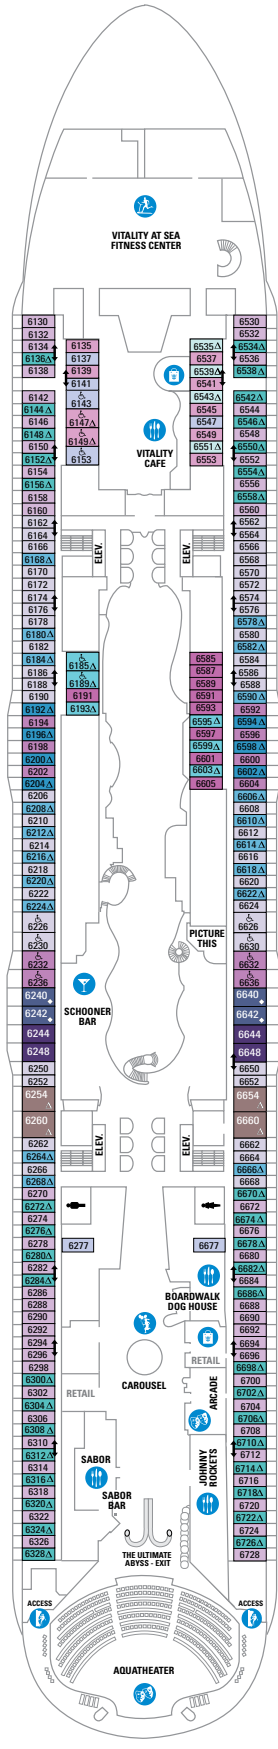

DECK 18

SUITES REFLECTING SECOND STORY OF LOFTS ON DECK 17

DECK 17

SUITES RL TL L1 L2

DECK 16

LEGENDS

- △ Stateroom with sofa bed
 - * Stateroom has third Pullman bed available
 - + Stateroom has third and fourth Pullman beds available
 - ◆ Stateroom with sofa bed and third Pullman bed available
 - ‡ Stateroom has four additional Pullman beds available
 - ↑ Connecting staterooms
 - ♿ Indicates accessible staterooms
 - ▣ Stateroom has an obstructed view
-
- 🍷 Dining Venue
 - 🎮 Entertainment Area
 - 🍹 Bars & Lounges
 - 👶 Kids & Teens Area
 - 🏊 Pool
 - ♨ Spa
 - 🏋 Fitness
 - 🏃 Running Track
 - 🧗 Rock climbing
 - 🌊 FlowRider®
 - ℹ Information
 - 🏢 Conference Center
 - 🛍 Shopping
 - 🎰 Casino

DECK 9

SUITES	A2	GT	GS	J4
BALCONY	1C	2C	1D	4D 7D 8D
BOARDWALK VIEW BALCONY	1I	2I	4I	
OCEAN VIEW	6N			
INTERIOR	1S	4U	1V 3V 4V	

DECK 8

SUITES **A1 GS J3 J4**

BALCONY **1C 2C 1D 4D 7D 8D**

BOARDWALK VIEW BALCONY **1I 2I 4I**

OCEAN VIEW **6N**

INTERIOR **4U 3V 6V**

DECK 7

SUITES **GS J3 J4**

BALCONY **2C 1D 4D 7D 8D**

OCEAN VIEW **6N**

INTERIOR **1T 4U 1V 2V 3V 6V**

DECK 6

SUITES **GS J3 J4**

BALCONY **1C 2C 1D 4D 7D 8D**

INTERIOR **4U 1V 2V 3V 6V**

DECK 5

DECK 4

OCEAN VIEW 20
INTERIOR 2W

DECK 3

OCEAN VIEW 1N 2N
INTERIOR 1V 2V