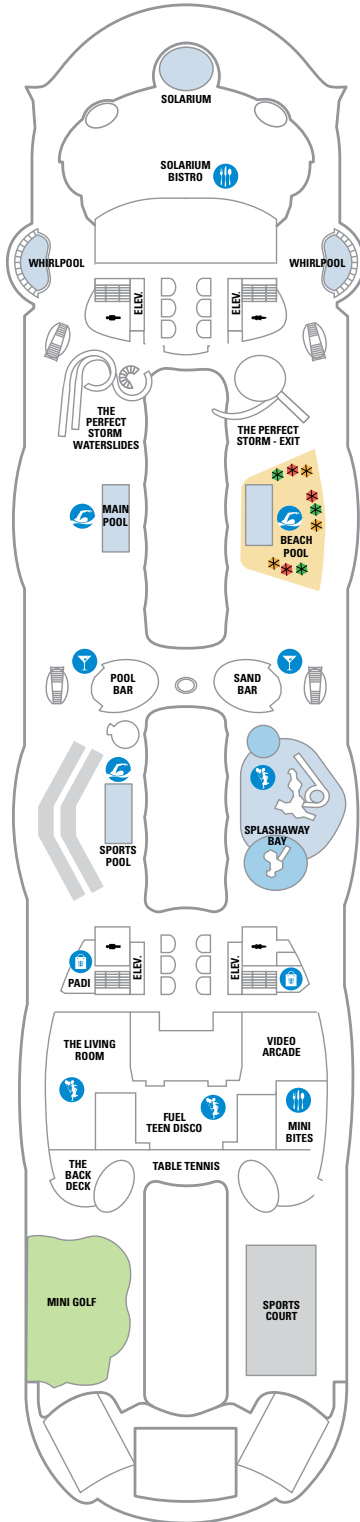

DECK 18

SUITES REFLECTING SECOND STORY OF LOFTS ON DECK 17

DECK 17

SUITES RL TL L1 L2

DECK 16

LEGENDS

- △ Stateroom with sofa bed
 - * Stateroom has third Pullman bed available
 - + Stateroom has third and fourth Pullman beds available
 - ◆ Stateroom with sofa bed and third Pullman bed available
 - ‡ Stateroom has four additional Pullman beds available
 - ↑ Connecting staterooms
 - ♿ Indicates accessible staterooms
 - ▣ Stateroom has an obstructed view
-
- 🍷 Dining Venue
 - 🎮 Entertainment Area
 - 🍹 Bars & Lounges
 - 👶 Kids & Teens Area
 - 🏊 Pool
 - ♨ Spa
 - 🏋 Fitness
 - 🏃 Running Track
 - 🧗 Rock climbing
 - 🌊 FlowRider®
 - ℹ Information
 - 🏢 Conference Center
 - 🛍 Shopping
 - 🎰 Casino

DECK 15

DECK 14

SUITES	VS	OS	GS	J3	J4	
BALCONY	1C	2C	1D	2D	5D	6D
BOARDWALK VIEW BALCONY	1I	2I	4I			
CENTRAL PARK VIEW BALCONY	1J	2J				
INTERIOR	1V	2V	4V			

DECK 12

SUITES	VS	A3	OS	GS	J4	
BALCONY	1C	2C	1D	2D	5D	6D
BOARDWALK VIEW BALCONY	1I	2I	4I			
CENTRAL PARK VIEW BALCONY	1J	2J				
INTERIOR	1V	2V	4V			

DECK 11

SUITES	A3	OS	GS	J4
BALCONY	1A	1C	2C	1D 2D SD 6D
BOARDWALK VIEW BALCONY	1I	2I	4I	
CENTRAL PARK VIEW BALCONY	1J	2J		
OCEAN VIEW	1K	6N		
INTERIOR	1R	4U	1V 3V 4V	

DECK 10

SUITES	A2	OS	GT	GS	J4
BALCONY	1C	2C	1D	2D SD 6D	
BOARDWALK VIEW BALCONY	1I	2I	4I		
CENTRAL PARK VIEW BALCONY	1J	2J			
OCEAN VIEW	6N				
INTERIOR	4U	1V	3V 4V		

DECK 9

SUITES	A2	GT	GS	J4
BALCONY	1C	2C	1D	4D 7D 8D
BOARDWALK VIEW BALCONY	1I	2I	4I	
OCEAN VIEW	6N			
INTERIOR	1S	4U	1V 3V 4V	

DECK 8

SUITES **A1 GS J3 J4**

BALCONY **1C 2C 1D 4D 7D 8D**

BOARDWALK VIEW BALCONY **1I 2I 4I**