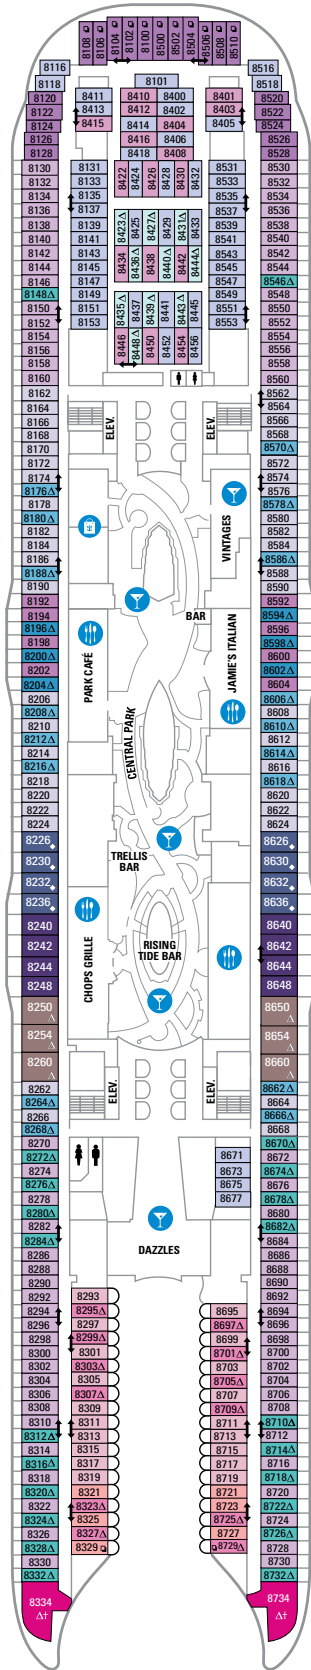

DECK 8

SUITES **A1 GS J3 J4**

BALCONY **1C 2C 1D 4D 7D 8D**

BOARDWALK VIEW BALCONY **1I 2I 4I**

OCEAN VIEW **6N**

INTERIOR **4U 3V 6V**