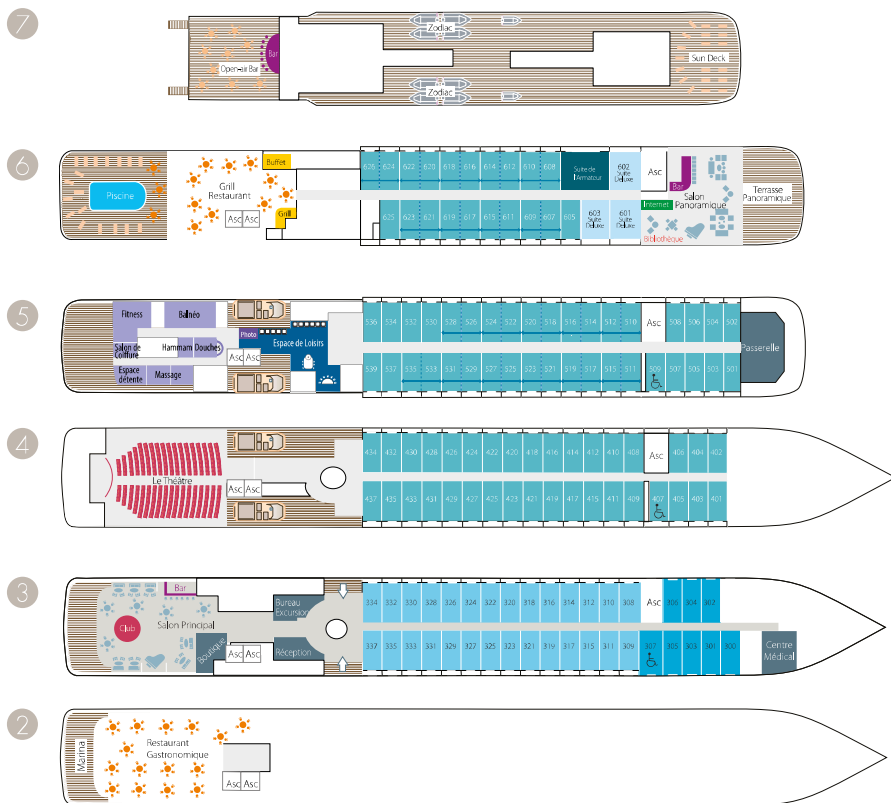

Accommodation

Elegance and flexibility of the suites and staterooms, decorated by French interior designer Jean-Philippe Nuel.

- Flexible capacity of the ship: from 112 to 132 suites & staterooms.
- Maximum configuration: 4 suites & 128 staterooms.
- Maximum number of suites configuration: 24 suites & 88 staterooms.
- Magnificent ocean views: 124 staterooms and suites with balcony

Amenities

- Individually-controlled air-conditioning
- Cabin layout: king-size bed, or twin beds, communicating cabins available (children welcome)
- Minibar
- Flat screen satellite TV
- iPod™ players
- Desk with stationery
- Electronic safe
- French bath products
- Dressing table and hairdryer
- Bath robes
- Satellite direct line telephone
- 110/220 volts
- 24hr room service
- WiFi
- Balcony

Plan des Ponts

Deck plan

- 7 Bar Extérieur - Sun deck
- 6 Suite de l'Armateur - 3 suites Deluxe avec balcon privé - 20 cabines Prestige avec balcon privé (dont 18 cabines Prestige convertibles en 9 suites Prestige) - Piscine - Restaurant Grill - Espace Internet - Bibliothèque - Salon panoramique - Terrasse panoramique
- 5 37 cabines Prestige avec balcon privé (dont 22 cabines Prestige convertibles en 11 suites Prestige) - Fitness - Espace beauté Sothys™ : Balnéo, Hammam, 2 cabines de Massage, Coiffure, Espace détente - Espace de loisirs - Espace image & photographie - Passerelle
- 4 35 cabines Prestige avec balcon privé - Théâtre
- 3 28 cabines Deluxe avec balcon privé - 8 cabines Supérieures - Salon Principal - Boutique - Réception - Bureau des excursions - Centre médical
- 2 Restaurant Gastronomique - Marina

- Length 466 ft
- Beam 59 ft
- Draft 15.3 ft
- Cruising speed 14 knots
- Ice class 1 C
- Classification Bureau Veritas
- Flag French
- Guest decks 6
- Guest capacity (double occupancy) up to 264 PAX
- Normal crew size 140
- Fleet of expedition Zodiac® (Mark V HD)
- Gross tonnage 10 944 UMS
- Electric motors 2 x 2300 KW
- Installed power 6 400 KW
- Construction Fincantieri-Ancône-Italy