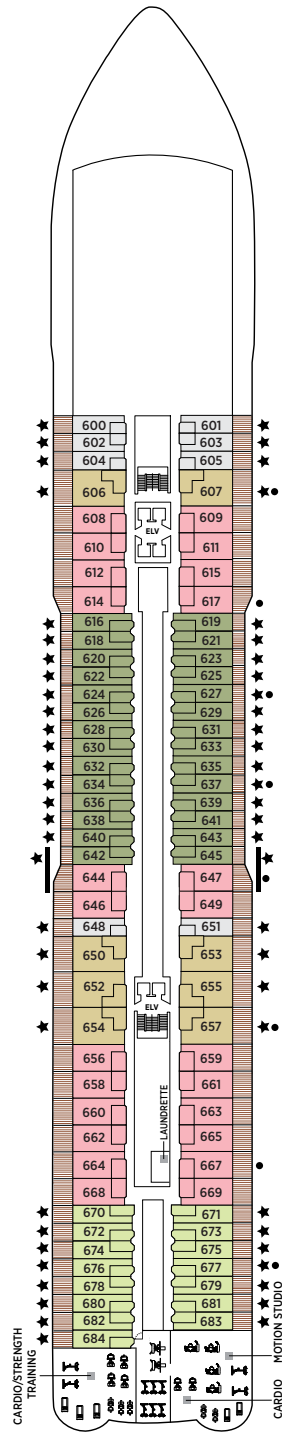

# Seven Seas Splendor® DECK PLANS

DECK 4

DECK 5

DECK 6

DECK 7

DECK 8

- |                     |                         |
|---------------------|-------------------------|
| RS REGENT SUITE     | D CONCIERGE SUITE       |
| MS MASTER SUITE     | E CONCIERGE SUITE       |
| GS GRAND SUITE      | F1 SUPERIOR SUITE       |
| SP SPLENDOR SUITE   | F2 SUPERIOR SUITE       |
| SS SEVEN SEAS SUITE | G1 DELUXE VERANDA SUITE |
| A PENTHOUSE SUITE   | G2 DELUXE VERANDA SUITE |
| B PENTHOUSE SUITE   | H VERANDA SUITE         |
| C PENTHOUSE SUITE   |                         |

OVERALL LENGTH . . . 735 ft.  
 BEAM (WIDTH) . . . . . 102 ft.  
 DRAFT . . . . . 23 ft.  
 SUITES . . . . . 375  
 GUESTS . . . . . 750  
 OFFICERS . . . . . European  
 CREW . . . . . 542 International  
 GUEST DECKS . . . . . 10  
 \*GROSS TONNAGE . . . 55,254  
 CRUISING SPEED . . . . 19.5 Knots  
 SHIP'S REGISTRY . . . . Marshall Islands

DECK 9

DECK 10

DECK 11

DECK 12

DECK 14

- + 2-bedroom suite accommodates up to 6 guests
- Convertible sofa bed
- ♿ Wheelchair accessible suites 822, 823, and 916 have shower stall instead of bathtub
- Connecting suites
- ★ Bathroom features a glass-enclosed shower instead of bathtub in category A, B, C, G1, G2 and H