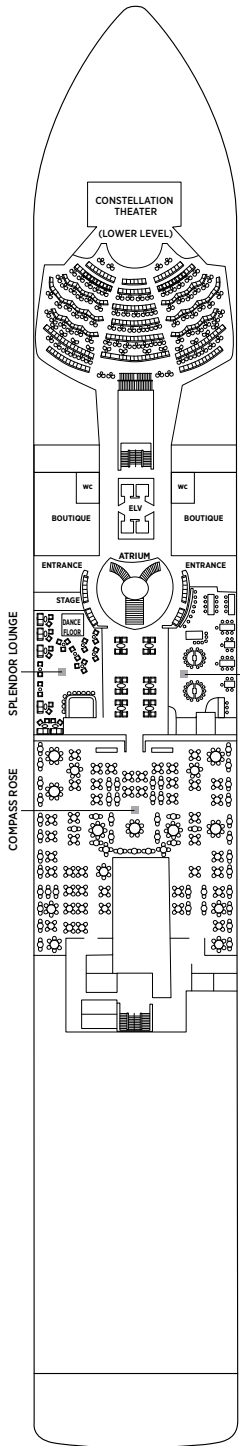

# Seven Seas Splendor® DECK PLANS

DECK 4

DECK 5

DECK 6

DECK 7

DECK 8

- |                     |                         |
|---------------------|-------------------------|
| RS REGENT SUITE     | D CONCIERGE SUITE       |
| MS MASTER SUITE     | E CONCIERGE SUITE       |
| GS GRAND SUITE      | F1 SUPERIOR SUITE       |
| SP SPLENDOR SUITE   | F2 SUPERIOR SUITE       |
| SS SEVEN SEAS SUITE | G1 DELUXE VERANDA SUITE |
| A PENTHOUSE SUITE   | G2 DELUXE VERANDA SUITE |
| B PENTHOUSE SUITE   | H VERANDA SUITE         |
| C PENTHOUSE SUITE   |                         |

OVERALL LENGTH . . . 735 ft.  
 BEAM (WIDTH) . . . . . 102 ft.  
 DRAFT . . . . . 23 ft.  
 SUITES . . . . . 375  
 GUESTS . . . . . 750  
 OFFICERS . . . . . European  
 CREW . . . . . 542 International  
 GUEST DECKS . . . . . 10  
 \*GROSS TONNAGE . . . 55,254  
 CRUISING SPEED . . . . 19.5 Knots  
 SHIP'S REGISTRY . . . . Marshall Islands

DECK 9

DECK 10

DECK 11

DECK 12

DECK 14

- + 2-bedroom suite accommodates up to 6 guests
- Convertible sofa bed
- ♿ Wheelchair accessible suites 822, 823, and 916 have shower stall instead of bathtub
- Connecting suites
- ★ Bathroom features a glass-enclosed shower instead of bathtub in category A, B, C, G1, G2 and H