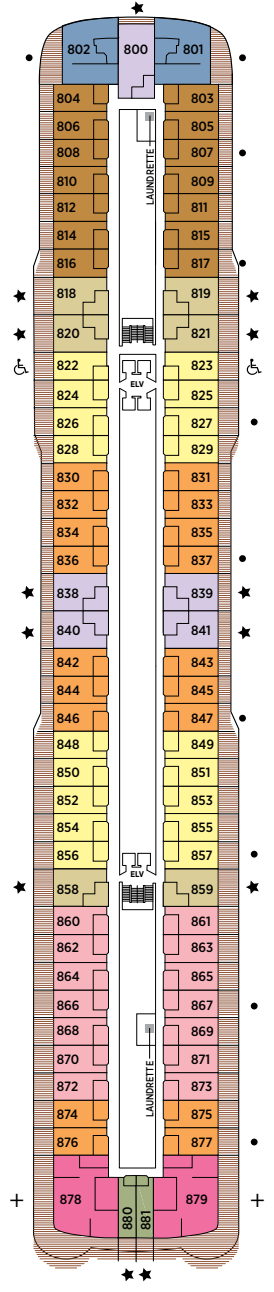

# Seven Seas Splendor® DECK PLANS

DECK 4

DECK 5

DECK 6

DECK 7

DECK 8

- |                     |                         |
|---------------------|-------------------------|
| RS REGENT SUITE     | D CONCIERGE SUITE       |
| MS MASTER SUITE     | E CONCIERGE SUITE       |
| GS GRAND SUITE      | F1 SUPERIOR SUITE       |
| SP SPLENDOR SUITE   | F2 SUPERIOR SUITE       |
| SS SEVEN SEAS SUITE | G1 DELUXE VERANDA SUITE |
| A PENTHOUSE SUITE   | G2 DELUXE VERANDA SUITE |
| B PENTHOUSE SUITE   | H VERANDA SUITE         |
| C PENTHOUSE SUITE   |                         |

OVERALL LENGTH . . . 735 ft.  
 BEAM (WIDTH) . . . . . 102 ft.  
 DRAFT . . . . . 23 ft.  
 SUITES . . . . . 375  
 GUESTS . . . . . 750  
 OFFICERS . . . . . European  
 CREW . . . . . 542 International  
 GUEST DECKS . . . . . 10  
 \*GROSS TONNAGE . . . 55,254  
 CRUISING SPEED . . . . 19.5 Knots  
 SHIP'S REGISTRY . . . . Marshall Islands

DECK 9

DECK 10

DECK 11

DECK 12

DECK 14

- + 2-bedroom suite accommodates up to 6 guests
- Convertible sofa bed
- ♿ Wheelchair accessible suites 822, 823, and 916 have shower stall instead of bathtub
- Connecting suites
- ★ Bathroom features a glass-enclosed shower instead of bathtub in category A, B, C, G1, G2 and H