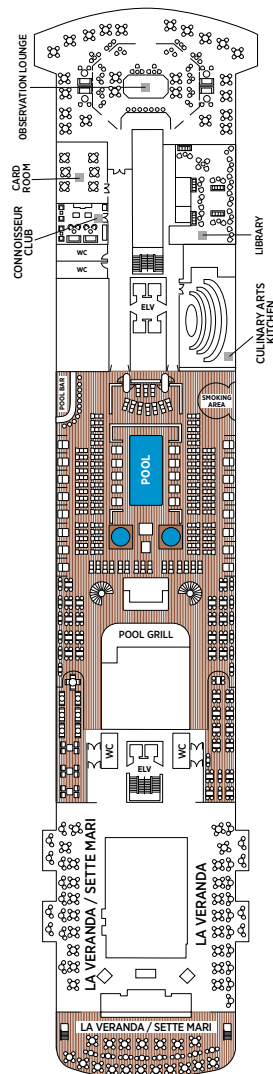

# Seven Seas Splendor® DECK PLANS

DECK 4

DECK 5

DECK 6

DECK 7

DECK 8

- |                     |                         |
|---------------------|-------------------------|
| RS REGENT SUITE     | D CONCIERGE SUITE       |
| MS MASTER SUITE     | E CONCIERGE SUITE       |
| GS GRAND SUITE      | F1 SUPERIOR SUITE       |
| SP SPLENDOR SUITE   | F2 SUPERIOR SUITE       |
| SS SEVEN SEAS SUITE | G1 DELUXE VERANDA SUITE |
| A PENTHOUSE SUITE   | G2 DELUXE VERANDA SUITE |
| B PENTHOUSE SUITE   | H VERANDA SUITE         |
| C PENTHOUSE SUITE   |                         |

OVERALL LENGTH . . . 735 ft.  
 BEAM (WIDTH) . . . . . 102 ft.  
 DRAFT . . . . . 23 ft.  
 SUITES . . . . . 375  
 GUESTS . . . . . 750  
 OFFICERS . . . . . European  
 CREW . . . . . 542 International  
 GUEST DECKS . . . . . 10  
 \*GROSS TONNAGE . . . 55,254  
 CRUISING SPEED . . . . 19.5 Knots  
 SHIP'S REGISTRY . . . . Marshall Islands

DECK 9

DECK 10

DECK 11

DECK 12

DECK 14

- + 2-bedroom suite accommodates up to 6 guests
- Convertible sofa bed
- ♿ Wheelchair accessible suites 822, 823, and 916 have shower stall instead of bathtub
- Connecting suites
- ★ Bathroom features a glass-enclosed shower instead of bathtub in category A, B, C, G1, G2 and H