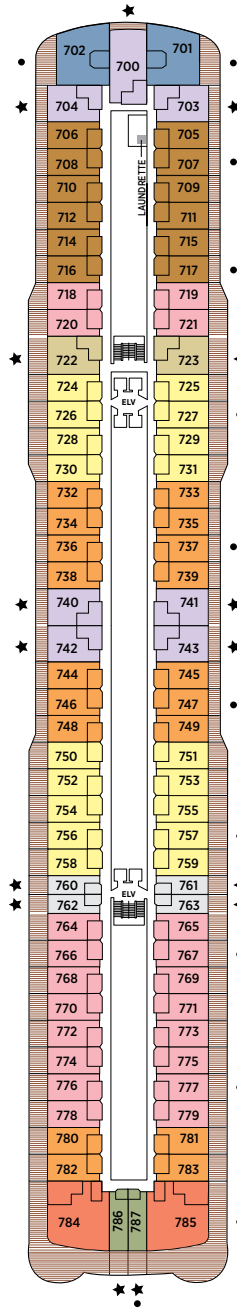

# Seven Seas Splendor® DECK PLANS

DECK 4

DECK 5

DECK 6

DECK 7

DECK 8

- |                     |                         |
|---------------------|-------------------------|
| RS REGENT SUITE     | D CONCIERGE SUITE       |
| MS MASTER SUITE     | E CONCIERGE SUITE       |
| GS GRAND SUITE      | F1 SUPERIOR SUITE       |
| SP SPLENDOR SUITE   | F2 SUPERIOR SUITE       |
| SS SEVEN SEAS SUITE | G1 DELUXE VERANDA SUITE |
| A PENTHOUSE SUITE   | G2 DELUXE VERANDA SUITE |
| B PENTHOUSE SUITE   | H VERANDA SUITE         |
| C PENTHOUSE SUITE   |                         |

OVERALL LENGTH . . . 735 ft.  
 BEAM (WIDTH) . . . . . 102 ft.  
 DRAFT . . . . . 23 ft.  
 SUITES . . . . . 375  
 GUESTS . . . . . 750  
 OFFICERS . . . . . European  
 CREW . . . . . 542 International  
 GUEST DECKS . . . . . 10  
 \*GROSS TONNAGE . . . 55,254  
 CRUISING SPEED . . . . 19.5 Knots  
 SHIP'S REGISTRY . . . . Marshall Islands

DECK 9

DECK 10

DECK 11

DECK 12

DECK 14

- + 2-bedroom suite accommodates up to 6 guests
- Convertible sofa bed
- ♿ Wheelchair accessible suites 822, 823, and 916 have shower stall instead of bathtub
- Connecting suites
- ★ Bathroom features a glass-enclosed shower instead of bathtub in category A, B, C, G1, G2 and H