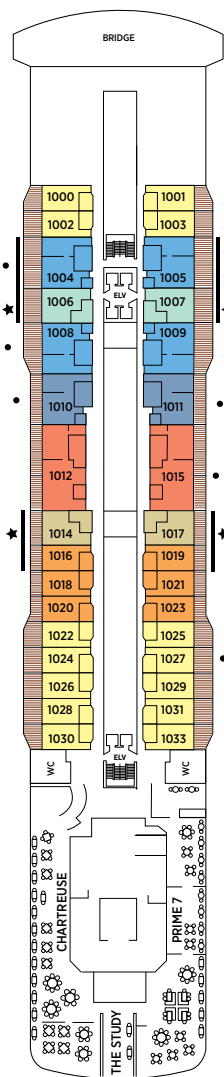

# Seven Seas Splendor® DECK PLANS

DECK 4

DECK 5

DECK 6

DECK 7

DECK 8

- |                     |                         |
|---------------------|-------------------------|
| RS REGENT SUITE     | D CONCIERGE SUITE       |
| MS MASTER SUITE     | E CONCIERGE SUITE       |
| GS GRAND SUITE      | F1 SUPERIOR SUITE       |
| SP SPLENDOR SUITE   | F2 SUPERIOR SUITE       |
| SS SEVEN SEAS SUITE | G1 DELUXE VERANDA SUITE |
| A PENTHOUSE SUITE   | G2 DELUXE VERANDA SUITE |
| B PENTHOUSE SUITE   | H VERANDA SUITE         |
| C PENTHOUSE SUITE   |                         |

OVERALL LENGTH . . . 735 ft.  
 BEAM (WIDTH) . . . . . 102 ft.  
 DRAFT . . . . . 23 ft.  
 SUITES . . . . . 375  
 GUESTS . . . . . 750  
 OFFICERS . . . . . European  
 CREW . . . . . 542 International  
 GUEST DECKS . . . . . 10  
 \*GROSS TONNAGE . . . 55,254  
 CRUISING SPEED . . . . 19.5 Knots  
 SHIP'S REGISTRY . . . . Marshall Islands

DECK 9

DECK 10

DECK 11

DECK 12

DECK 14

- + 2-bedroom suite accommodates up to 6 guests
- Convertible sofa bed
- ♿ Wheelchair accessible suites 822, 823, and 916 have shower stall instead of bathtub
- Connecting suites
- ★ Bathroom features a glass-enclosed shower instead of bathtub in category A, B, C, G1, G2 and H