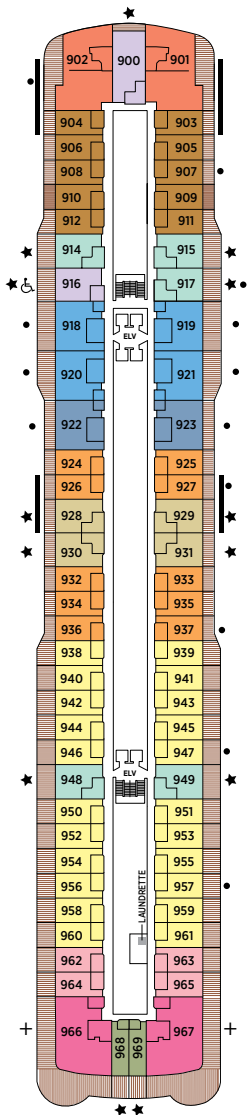

# Seven Seas Splendor® DECK PLANS

DECK 4

DECK 5

DECK 6

DECK 7

DECK 8

- |                     |                         |
|---------------------|-------------------------|
| RS REGENT SUITE     | D CONCIERGE SUITE       |
| MS MASTER SUITE     | E CONCIERGE SUITE       |
| GS GRAND SUITE      | F1 SUPERIOR SUITE       |
| SP SPLENDOR SUITE   | F2 SUPERIOR SUITE       |
| SS SEVEN SEAS SUITE | G1 DELUXE VERANDA SUITE |
| A PENTHOUSE SUITE   | G2 DELUXE VERANDA SUITE |
| B PENTHOUSE SUITE   | H VERANDA SUITE         |
| C PENTHOUSE SUITE   |                         |

OVERALL LENGTH . . . 735 ft.  
 BEAM (WIDTH) . . . . . 102 ft.  
 DRAFT . . . . . 23 ft.  
 SUITES . . . . . 375  
 GUESTS . . . . . 750  
 OFFICERS . . . . . European  
 CREW . . . . . 542 International  
 GUEST DECKS . . . . . 10  
 \*GROSS TONNAGE . . . 55,254  
 CRUISING SPEED . . . . 19.5 Knots  
 SHIP'S REGISTRY . . . . Marshall Islands

DECK 9

DECK 10

DECK 11

DECK 12

DECK 14

- + 2-bedroom suite accommodates up to 6 guests
- Convertible sofa bed
- ♿ Wheelchair accessible suites 822, 823, and 916 have shower stall instead of bathtub
- Connecting suites
- ★ Bathroom features a glass-enclosed shower instead of bathtub in category A, B, C, G1, G2 and H