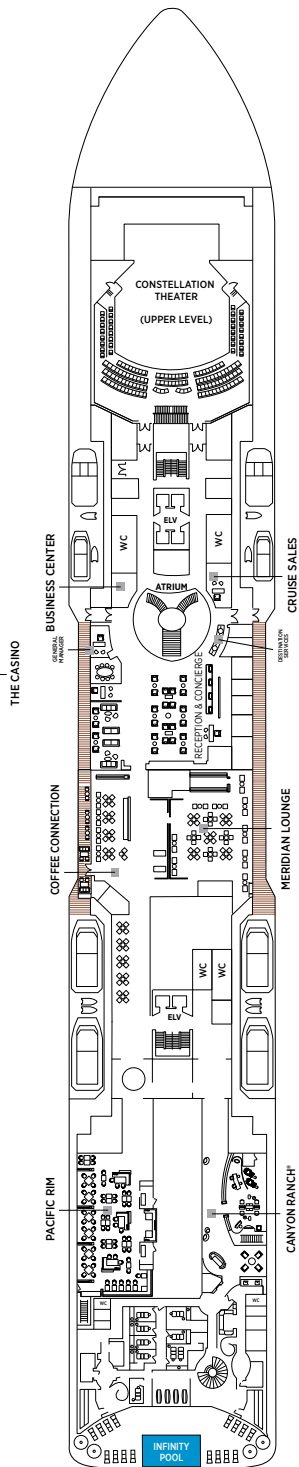

# Seven Seas Splendor® DECK PLANS

DECK 4

DECK 5

DECK 6

DECK 7

DECK 8

- |                     |                         |
|---------------------|-------------------------|
| RS REGENT SUITE     | D CONCIERGE SUITE       |
| MS MASTER SUITE     | E CONCIERGE SUITE       |
| GS GRAND SUITE      | F1 SUPERIOR SUITE       |
| SP SPLENDOR SUITE   | F2 SUPERIOR SUITE       |
| SS SEVEN SEAS SUITE | G1 DELUXE VERANDA SUITE |
| A PENTHOUSE SUITE   | G2 DELUXE VERANDA SUITE |
| B PENTHOUSE SUITE   | H VERANDA SUITE         |
| C PENTHOUSE SUITE   |                         |

OVERALL LENGTH . . . 735 ft.  
 BEAM (WIDTH) . . . . . 102 ft.  
 DRAFT . . . . . 23 ft.  
 SUITES . . . . . 375  
 GUESTS . . . . . 750  
 OFFICERS . . . . . European  
 CREW . . . . . 542 International  
 GUEST DECKS . . . . . 10  
 \*GROSS TONNAGE . . . 55,254  
 CRUISING SPEED . . . . 19.5 Knots  
 SHIP'S REGISTRY . . . . Marshall Islands

DECK 9

DECK 10

DECK 11

DECK 12

DECK 14

- + 2-bedroom suite accommodates up to 6 guests
- Convertible sofa bed
- ♿ Wheelchair accessible suites 822, 823, and 916 have shower stall instead of bathtub
- Connecting suites
- ★ Bathroom features a glass-enclosed shower instead of bathtub in category A, B, C, G1, G2 and H