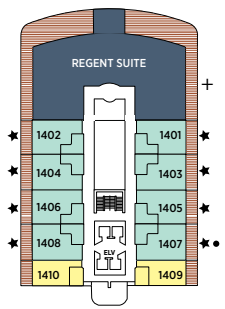

# Seven Seas Splendor® DECK PLANS

DECK 4

DECK 5

DECK 6

DECK 7

DECK 8

- |                     |                         |
|---------------------|-------------------------|
| RS REGENT SUITE     | D CONCIERGE SUITE       |
| MS MASTER SUITE     | E CONCIERGE SUITE       |
| GS GRAND SUITE      | F1 SUPERIOR SUITE       |
| SP SPLENDOR SUITE   | F2 SUPERIOR SUITE       |
| SS SEVEN SEAS SUITE | G1 DELUXE VERANDA SUITE |
| A PENTHOUSE SUITE   | G2 DELUXE VERANDA SUITE |
| B PENTHOUSE SUITE   | H VERANDA SUITE         |
| C PENTHOUSE SUITE   |                         |

OVERALL LENGTH . . . 735 ft.  
 BEAM (WIDTH) . . . . . 102 ft.  
 DRAFT . . . . . 23 ft.  
 SUITES . . . . . 375  
 GUESTS . . . . . 750  
 OFFICERS . . . . . European  
 CREW . . . . . 542 International  
 GUEST DECKS . . . . . 10  
 \*GROSS TONNAGE . . . 55,254  
 CRUISING SPEED . . . . 19.5 Knots  
 SHIP'S REGISTRY . . . . Marshall Islands

DECK 9

DECK 10

DECK 11

DECK 12

DECK 14

- + 2-bedroom suite accommodates up to 6 guests
- Convertible sofa bed
- ♿ Wheelchair accessible suites 822, 823, and 916 have shower stall instead of bathtub
- Connecting suites
- ★ Bathroom features a glass-enclosed shower instead of bathtub in category A, B, C, G1, G2 and H