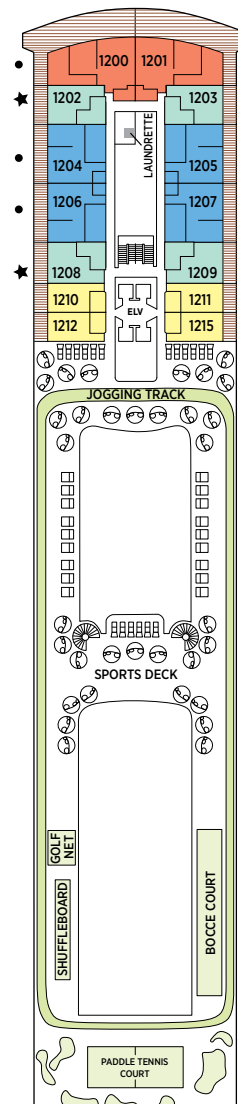

# Seven Seas Splendor® DECK PLANS

DECK 4

DECK 5

DECK 6

DECK 7

DECK 8

- |                     |                         |
|---------------------|-------------------------|
| RS REGENT SUITE     | D CONCIERGE SUITE       |
| MS MASTER SUITE     | E CONCIERGE SUITE       |
| GS GRAND SUITE      | F1 SUPERIOR SUITE       |
| SP SPLENDOR SUITE   | F2 SUPERIOR SUITE       |
| SS SEVEN SEAS SUITE | G1 DELUXE VERANDA SUITE |
| A PENTHOUSE SUITE   | G2 DELUXE VERANDA SUITE |
| B PENTHOUSE SUITE   | H VERANDA SUITE         |
| C PENTHOUSE SUITE   |                         |

OVERALL LENGTH . . . 735 ft.  
 BEAM (WIDTH) . . . . . 102 ft.  
 DRAFT . . . . . 23 ft.  
 SUITES . . . . . 375  
 GUESTS . . . . . 750  
 OFFICERS . . . . . European  
 CREW . . . . . 542 International  
 GUEST DECKS . . . . . 10  
 \*GROSS TONNAGE . . . 55,254  
 CRUISING SPEED . . . . 19.5 Knots  
 SHIP'S REGISTRY . . . . Marshall Islands

DECK 9

DECK 10

DECK 11

DECK 12

DECK 14

- + 2-bedroom suite accommodates up to 6 guests
- Convertible sofa bed
- ♿ Wheelchair accessible suites 822, 823, and 916 have shower stall instead of bathtub
- Connecting suites
- ★ Bathroom features a glass-enclosed shower instead of bathtub in category A, B, C, G1, G2 and H

\*Estimated gross tonnage  
 Up to one rollaway bed can be added to most suites, please inquire at time of booking.