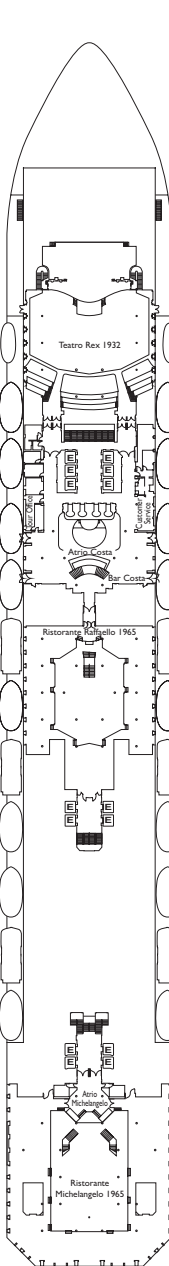

DECK 3
BUENOS AIRES