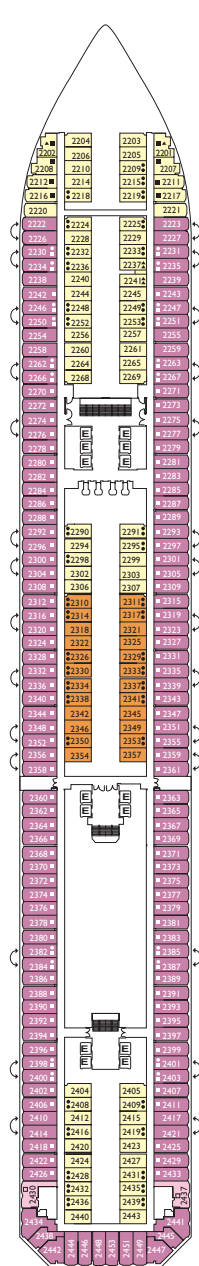

DECK 2
MIAMI