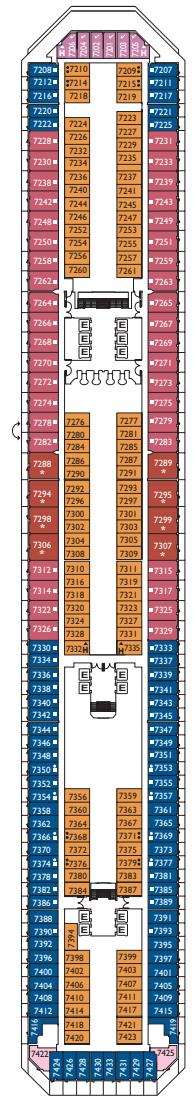

Cabins with Ocean view balcony

- Classic
- Premium

Lisbona
Lisbona, Caracas, Napoli,
Vigo, Barcellona

DECK 14
LAS PALMAS

DECK 12
FUNCHAL

DECK 11
CANNES

DECK 10
BARCELONA

DECK 9
NAPOLI

DECK 8
VIGO

DECK 7
CARACAS

Grt: 103.000 t
 Length: 272 m
 Width: 36 m
 Cruising speed: 20 knots
 Max speed: 22 knots

- ▣ cabins with partially restricted view
- single cabins
- H cabins for disabled guests
- ⌋ interconnecting cabins
- E lift
- * double sofa bed
- 1 upper berth
- single sofa bed
- ▲▲ 2 low beds that cannot be converted into a double
- ▲ cannot be converted into a double

Please note: Double bed is available in all cabin grades.

Suites

- Mini Suite with ocean view balcony
Lisbona, Caracas, Vigo
- Suite with ocean view balcony
Caracas, Napoli
- Grand Suite with ocean view balcony
Caracas

DECK 6
LISBONA

DECK 5
GENOVA

DECK 4
SANTOS

DECK 3
BUENOS AIRES

DECK 2
MIAMI

DECK 1
RIO DE JANEIRO