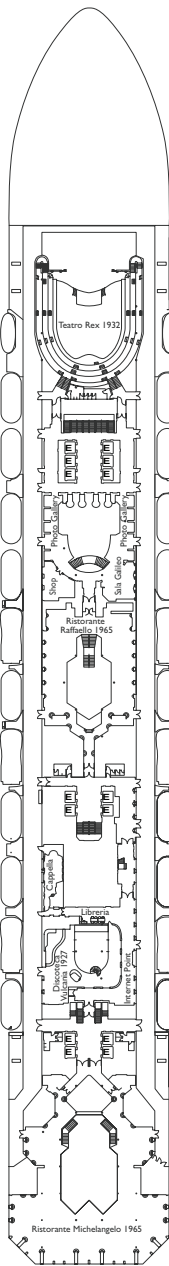

DECK 4
SANTOS