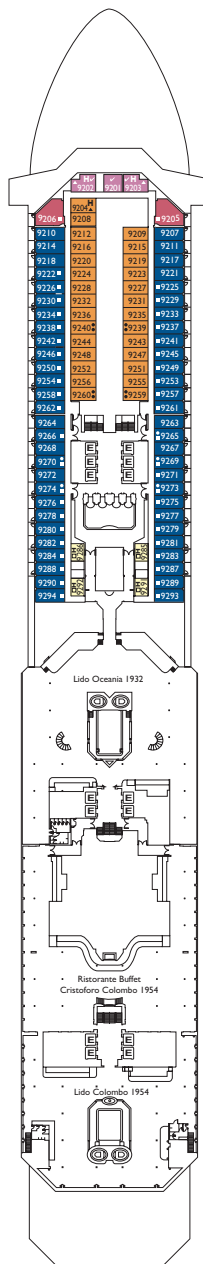

Cabins with Ocean view balcony

- Classic
- Premium

Lisbona
Lisbona, Caracas, Napoli,
Vigo, Barcellona

DECK 14
LAS PALMAS

DECK 12
FUNCHAL

DECK 11
CANNES

DECK 10
BARCELONA

DECK 9
NAPOLI

DECK 8
VIGO

DECK 7
CARACAS

Grt: 103.000 t
 Length: 272 m
 Width: 36 m
 Cruising speed: 20 knots
 Max speed: 22 knots

- ▣ cabins with partially restricted view
- single cabins
- H cabins for disabled guests
- ⌋ interconnecting cabins
- E lift
- * double sofa bed
- 1 upper berth
- single sofa bed
- ▲▲ 2 low beds that cannot be converted into a double
- ▲ cannot be converted into a double

Please note: Double bed is available in all cabin grades.

Suites

- Mini Suite with ocean view balcony
Lisbona, Caracas, Vigo
- Suite with ocean view balcony
Caracas, Napoli
- Grand Suite with ocean view balcony
Caracas