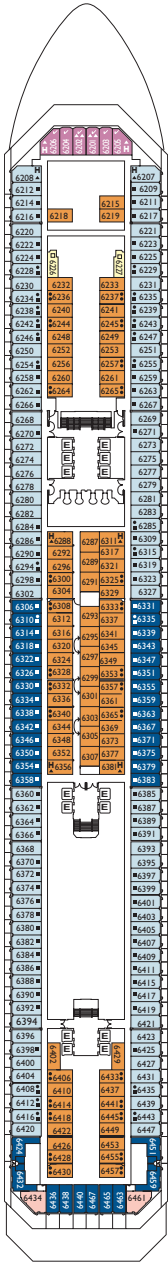

Suites

- Mini Suite with ocean view balcony
  Lisbona, Caracas, Vigo
- Suite with ocean view balcony
  Caracas, Napoli
- Grand Suite with ocean view balcony
  Caracas

DECK 6
LISBONA