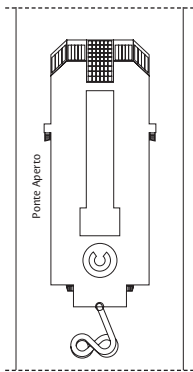

Costa Fortuna

Inside cabins

- Classic
- Premium

Rio de Janeiro, Miami
Miami, Lisbona, Caracas,
Vigo, Napoli, Barcellona

Outside cabins ocean view

- Classic
- Premium

Rio de Janeiro, Miami
Rio de Janeiro, Miami, Lisbona,
Caracas, Napoli, Barcellona,
Cannes

Cabins with Ocean view balcony

- Classic
- Premium

Lisbona
Lisbona, Caracas, Napoli,
Vigo, Barcellona

DECK 14
LAS PALMAS