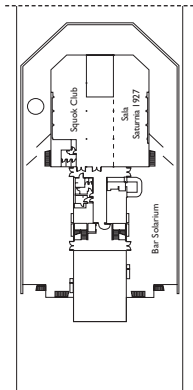

Costa Fortuna

Inside cabins

- Classic
- Premium

Rio de Janeiro, Miami
Miami, Lisbona, Caracas,
Vigo, Napoli, Barcellona

Outside cabins ocean view

- Classic
- Premium

Rio de Janeiro, Miami
Rio de Janeiro, Miami, Lisbona,
Caracas, Napoli, Barcellona,
Cannes

Cabins with Ocean view balcony

- Classic
- Premium

Lisbona
Lisbona, Caracas, Napoli,
Vigo, Barcellona