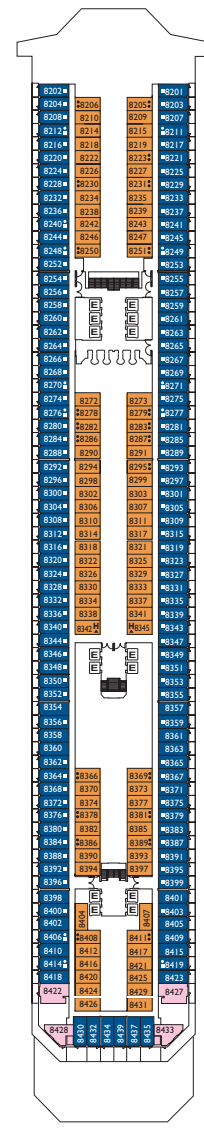

Cabins with Ocean view balcony

- Classic
- Premium

Lisbona
Lisbona, Caracas, Napoli,
Vigo, Barcellona

DECK 14
LAS PALMAS

DECK 12
FUNCHAL

DECK 11
CANNES

DECK 10
BARCELONA

DECK 9
NAPOLI

DECK 8
VIGO

DECK 7
CARACAS

Grt: 103.000 t
 Length: 272 m
 Width: 36 m
 Cruising speed: 20 knots
 Max speed: 22 knots

- ▣ cabins with partially restricted view
- single cabins
- H cabins for disabled guests
- ⌋ interconnecting cabins
- E lift
- * double sofa bed
- 1 upper berth
- single sofa bed
- ▲▲ 2 low beds that cannot be converted into a double
- ▲ cannot be converted into a double

Please note: Double bed is available in all cabin grades.

Suites

- Mini Suite with ocean view balcony
Lisbona, Caracas, Vigo
- Suite with ocean view balcony
Caracas, Napoli
- Grand Suite with ocean view balcony
Caracas

DECK 6
LISBONA

DECK 5
GENOVA

DECK 4
SANTOS

DECK 3
BUENOS AIRES

DECK 2
MIAMI

DECK 1
RIO DE JANEIRO