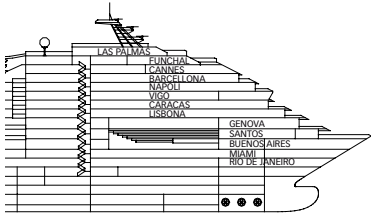

DECK 12
FUNCHAL