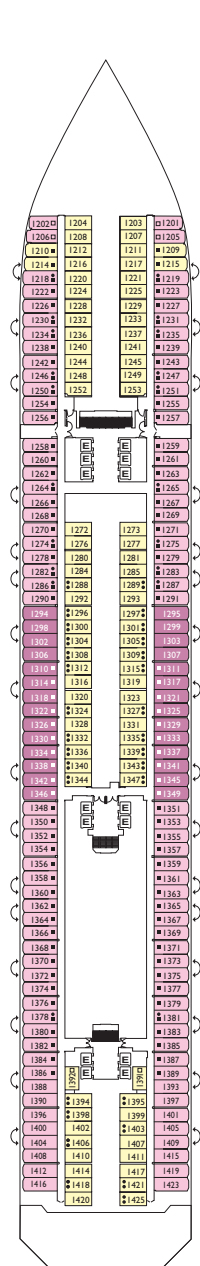

DECK 1
RIO DE JANEIRO