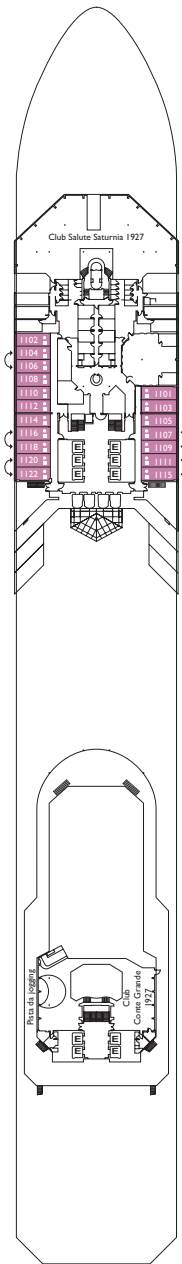

Cabins with Ocean view balcony

- Classic
- Premium

Lisbona
Lisbona, Caracas, Napoli,
Vigo, Barcellona

DECK 14
LAS PALMAS

DECK 12
FUNCHAL

DECK 11
CANNES

DECK 10
BARCELONA

DECK 9
NAPOLI

DECK 8
VIGO

DECK 7
CARACAS

Grt: 103.000 t
 Length: 272 m
 Width: 36 m
 Cruising speed: 20 knots
 Max speed: 22 knots

- ▣ cabins with partially restricted view
- single cabins
- H cabins for disabled guests
- ⌋ interconnecting cabins
- E lift
- * double sofa bed
- 1 upper berth
- single sofa bed
- ▲▲ 2 low beds that cannot be converted into a double
- ▲ cannot be converted into a double