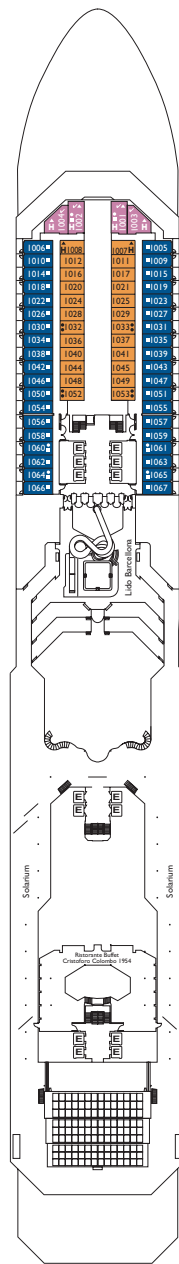

Costa Fortuna

Inside cabins

- Classic
- Premium

Rio de Janeiro, Miami
Miami, Lisbona, Caracas,
Vigo, Napoli, Barcellona

Outside cabins ocean view

- Classic
- Premium

Rio de Janeiro, Miami
Rio de Janeiro, Miami, Lisbona,
Caracas, Napoli, Barcellona,
Cannes

Cabins with Ocean view balcony

- Classic
- Premium

Lisbona
Lisbona, Caracas, Napoli,
Vigo, Barcellona

DECK 14
LAS PALMAS

DECK 12
FUNCHAL

DECK 11
CANNES

DECK 10
BARCELONA

DECK 9
NAPOLI

DECK 8
VIGO

DECK 7
CARACAS

Grt: 103.000 t
 Length: 272 m
 Width: 36 m
 Cruising speed: 20 knots
 Max speed: 22 knots

- ▣ cabins with partially restricted view
- single cabins
- H cabins for disabled guests
- ⌋ interconnecting cabins
- E lift
- * double sofa bed
- 1 upper berth
- single sofa bed
- ▲▲ 2 low beds that cannot be converted into a double
- ▲ cannot be converted into a double

Please note: Double bed is available in all cabin grades.

Suites

- Mini Suite with ocean view balcony
Lisbona, Caracas, Vigo
- Suite with ocean view balcony
Caracas, Napoli
- Grand Suite with ocean view balcony
Caracas