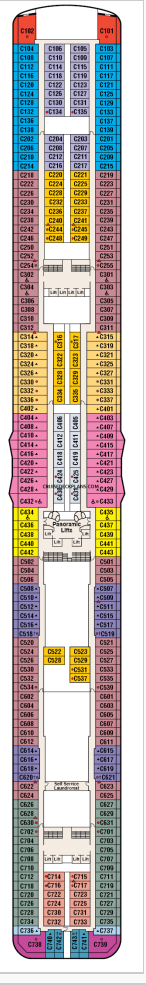

Stateroom symbols: Sky Suite: S0 Suite: S2 S3 S4 S5 Mini-Suite: M6 M1 MA MB MC ME MF Deluxe Balcony: D4 DA DB DC DD DE DF DW DZ

Balcony: BA BB BC BD BE BF BW Deluxe Oceanview: O6 Interior: IA IB IC ID IE IF

Symbols: † Balcony door blocked by upper † Balcony door blocked w upper ▲ Connecting staterooms ♦ Interconnecting staterooms
 ● Third and fourth Pullman beds ▲ Third Pullman bed available ✖ Two lower beds not convertible ♻ Wheelchair accessible

4 - Gala

5 - Plaza

6 - Fiesta

7 - Promenade

8 - Emerald

9 - Dolphin

10 - Caribe

11 - Baja

12 - Aloha

14 - Riviera

15 - Marina

16 - Lido

17 - Sun

18 - Sky

19 - Vista