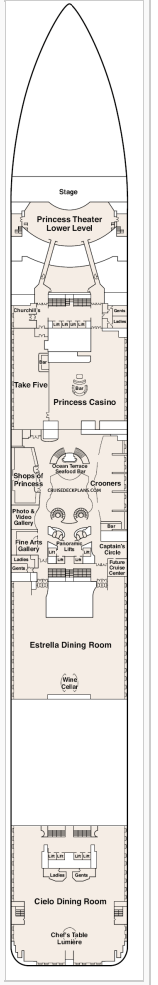

Stateroom symbols: Sky Suite: S0 Suite: S2 S3 S4 S5 Mini-Suite: M6 M1 MA MB MC ME MF Deluxe Balcony: D4 DA DB DC DD DE DF DW DZ

Balcony: BA BB BC BD BE BF BW Deluxe Oceanview: O6 Interior: IA IB IC ID IE IF

Symbols: † Balcony door blocked by upper † Balcony door blocked w upper ▲ Connecting staterooms ♦ Interconnecting staterooms
 ● Third and fourth Pullman beds ▲ Third Pullman bed available ✖ Two lower beds not convertible ♻ Wheelchair accessible

4 - Gala

5 - Plaza

6 - Fiesta

7 - Promenade

8 - Emerald

9 - Dolphin

10 - Caribe

11 - Baja