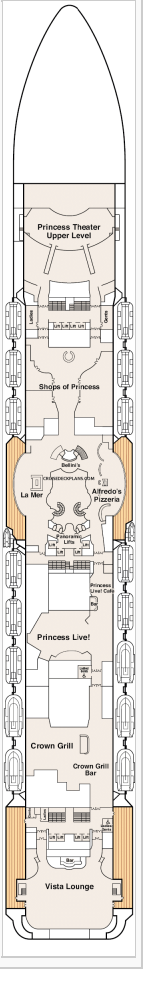

Stateroom symbols: Sky Suite: S0 Suite: S2 S3 S4 S5 Mini-Suite: M6 M1 MA MB MC ME MF Deluxe Balcony: D4 DA DB DC DD DE DF DW DZ

Balcony: BA BB BC BD BE BF BW Deluxe Oceanview: O6 Interior: IA IB IC ID IE IF

Symbols: † Balcony door blocked by upper † Balcony door blocked w upper ▲ Connecting staterooms ♦ Interconnecting staterooms
 ● Third and fourth Pullman beds ▲ Third Pullman bed available ✖ Two lower beds not convertible ♻ Wheelchair accessible

4 - Gala

5 - Plaza

6 - Fiesta

7 - Promenade

8 - Emerald

9 - Dolphin

10 - Caribe

11 - Baja

12 - Aloha

14 - Riviera

15 - Marina

16 - Lido

17 - Sun

18 - Sky

19 - Vista