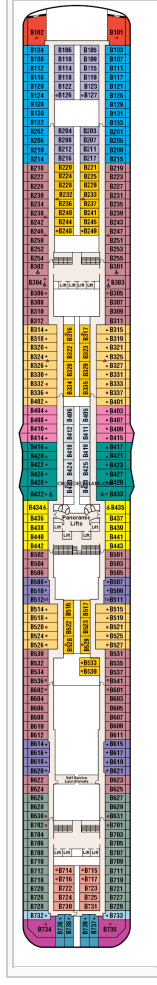

Stateroom symbols: Sky Suite: S0 Suite: S2 S3 S4 S5 Mini-Suite: M6 M1 MA MB MC ME MF Deluxe Balcony: D4 DA DB DC DD DE DF DW DZ

Balcony: BA BB BC BD BE BF BW Deluxe Oceanview: O6 Interior: IA IB IC ID IE IF

Symbols: † Balcony door blocked by upper † Balcony door blocked w upper ▲ Connecting staterooms ♦ Interconnecting staterooms
 ● Third and fourth Pullman beds ▲ Third Pullman bed available ✖ Two lower beds not convertible ♻ Wheelchair accessible

4 - Gala

5 - Plaza

6 - Fiesta

7 - Promenade

8 - Emerald

9 - Dolphin

10 - Caribe

11 - Baja

12 - Aloha

14 - Riviera

15 - Marina

16 - Lido

17 - Sun

18 - Sky

19 - Vista