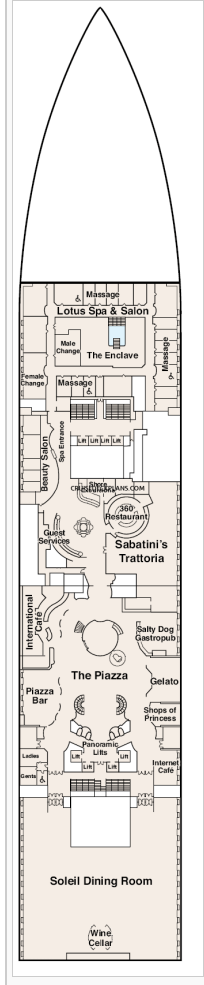

Stateroom symbols: Sky Suite: S0 Suite: S2 S3 S4 S5 Mini-Suite: M6 M1 MA MB MC ME MF Deluxe Balcony: D4 DA DB DC DD DE DF DW DZ

Balcony: BA BB BC BD BE BF BW Deluxe Oceanview: O6 Interior: IA IB IC ID IE IF

Symbols: † Balcony door blocked by upper † Balcony door blocked w upper ▲ Connecting staterooms ♦ Interconnecting staterooms
 ● Third and fourth Pullman beds ▲ Third Pullman bed available ✖ Two lower beds not convertible ♻ Wheelchair accessible

4 - Gala

5 - Plaza

6 - Fiesta

7 - Promenade

8 - Emerald

9 - Dolphin

10 - Caribe

11 - Baja