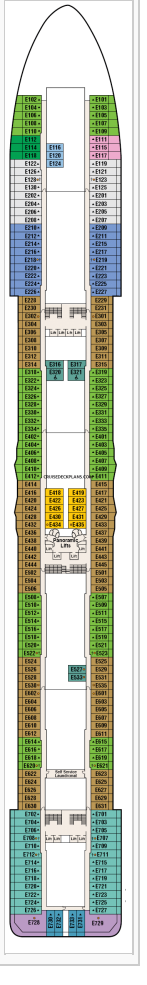

Stateroom symbols: Sky Suite: S0 Suite: S2 S3 S4 S5 Mini-Suite: M6 M1 MA MB MC ME MF Deluxe Balcony: D4 DA DB DC DD DE DF DW DZ

Balcony: BA BB BC BD BE BF BW Deluxe Oceanview: O6 Interior: IA IB IC ID IE IF

Symbols: † Balcony door blocked by upper † Balcony door blocked w upper ▲ Connecting staterooms ♦ Interconnecting staterooms
 ● Third and fourth Pullman beds ▲ Third Pullman bed available ✖ Two lower beds not convertible ♻ Wheelchair accessible

4 - Gala

5 - Plaza

6 - Fiesta

7 - Promenade

8 - Emerald

9 - Dolphin

10 - Caribe

11 - Baja

12 - Aloha

14 - Riviera

15 - Marina

16 - Lido

17 - Sun

18 - Sky

19 - Vista