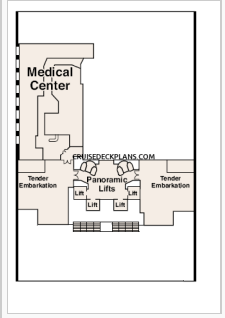

Stateroom symbols: Sky Suite: S0 Suite: S2 S3 S4 S5 Mini-Suite: M6 M1 MA MB MC ME MF Deluxe Balcony: D4 DA DB DC DD DE DF DW DZ

Balcony: BA BB BC BD BE BF BW Deluxe Oceanview: O6 Interior: IA IB IC ID IE IF

Symbols: † Balcony door blocked by upper † Balcony door blocked w upper ▲ Connecting staterooms ♦ Interconnecting staterooms
 ● Third and fourth Pullman beds ▲ Third Pullman bed available ✖ Two lower beds not convertible ♻ Wheelchair accessible

4 - Gala

5 - Plaza

6 - Fiesta

7 - Promenade

8 - Emerald

9 - Dolphin

10 - Caribe

11 - Baja