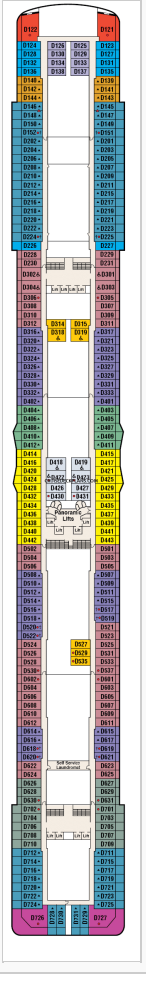

Stateroom symbols: Sky Suite: S0 Suite: S2 S3 S4 S5 Mini-Suite: M6 M1 MA MB MC ME MF Deluxe Balcony: D4 DA DB DC DD DE DF DW DZ

Balcony: BA BB BC BD BE BF BW Deluxe Oceanview: O6 Interior: IA IB IC ID IE IF

Symbols: † Balcony door blocked by upper † Balcony door blocked w upper ▲ Connecting staterooms ♦ Interconnecting staterooms
 ● Third and fourth Pullman beds ▲ Third Pullman bed available ✖ Two lower beds not convertible ♻ Wheelchair accessible

4 - Gala

5 - Plaza

6 - Fiesta

7 - Promenade

8 - Emerald

9 - Dolphin

10 - Caribe

11 - Baja

12 - Aloha

14 - Riviera

15 - Marina

16 - Lido

17 - Sun

18 - Sky

19 - Vista