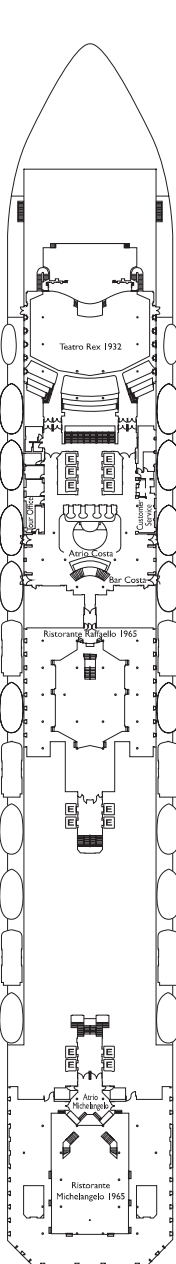

DECK 3
BUENOS AIRES