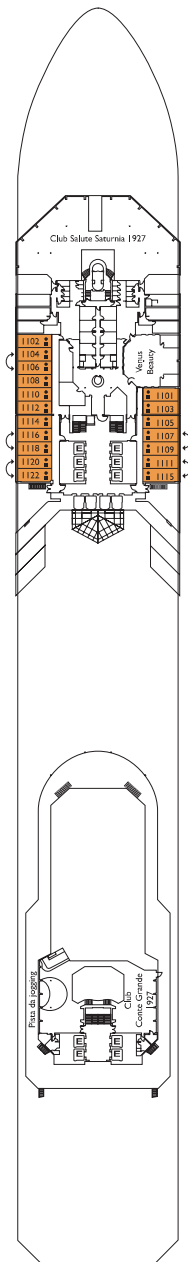

## Inside cabin

Rio de Janeiro, Miami, Lisbona, Caracas, Vigo, Napoli, Barcellona

## Outside cabins ocean view

Rio de Janeiro, Miami, Lisbona, Caracas, Napoli, Barcellona, Cannes

## Cabins with ocean view balcony

Lisbona, Caracas, Napoli, Vigo, Barcellona

DECK 14  
LAS PALMAS

DECK 12  
FUNCHAL

DECK 11  
CANNES

DECK 10  
BARCELONA

DECK 9  
NAPOLI

DECK 8  
VIGO

DECK 7  
CARACAS

Grt: 103.000 t  
 Length: 272 m  
 Width: 36 m  
 Cruising speed: 20 knots  
 Max speed: 22 knots

- ✓ cabins with partially restricted view
- single cabins
- H cabins for disabled guests
- C interconnecting cabins
- E lift
- \* double sofa bed
- 1 upper berth
- single sofa bed
- ▲ 2 low beds that cannot be converted into a double
- ▲ cannot be converted into a double