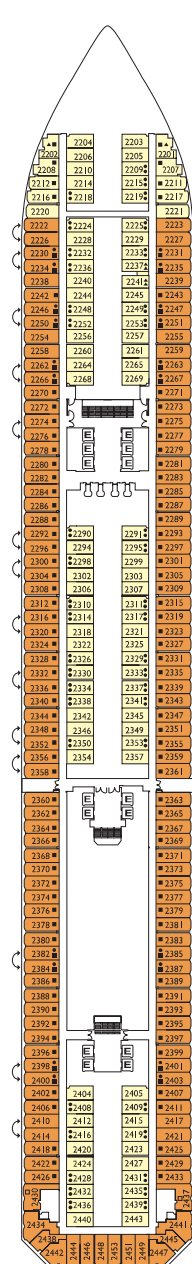

## Inside cabin

Rio de Janeiro, Miami, Lisbona, Caracas, Vigo, Napoli, Barcellona

DECK 7  
CARACAS

Grt: 103.000 t  
 Length: 272 m  
 Width: 36 m  
 Cruising speed: 20 knots  
 Max speed: 22 knots

- ✓ cabins with partially restricted view
- single cabins
- H cabins for disabled guests
- C interconnecting cabins
- E lift
- \* double sofa bed
- 1 upper berth
- single sofa bed
- ▲ 2 low beds that cannot be converted into a double
- ▲ cannot be converted into a double

Suites

- Mini Suite with Ocean View Balcony. Lisbona, Caracas, Vigo
- Suite with Ocean View Balcony. Caracas, Napoli
- Grand Suite with Ocean View Balcony. Caracas

Please note: Double bed is available in all cabin grades.

DECK 6  
LISBONA

DECK 5  
GENOVA

DECK 4  
SANTOS

DECK 3  
BUENOS AIRES

DECK 2  
MIAMI

DECK 1  
RIO DE JANEIRO