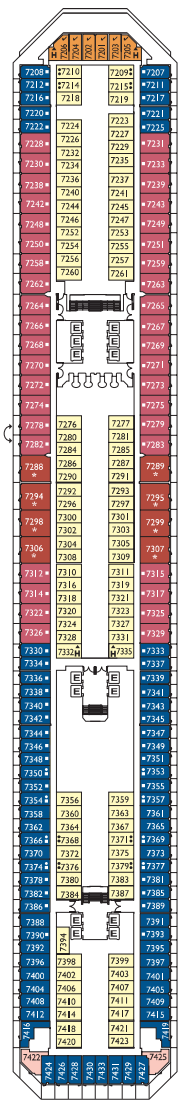

## Inside cabin

Rio de Janeiro, Miami, Lisbona, Caracas, Vigo, Napoli, Barcellona

## Cabins with ocean view balcony

Lisbona, Caracas, Napoli, Vigo, Barcellona

DECK 14  
LAS PALMAS

DECK 12  
FUNCHAL

DECK 11  
CANNES

DECK 10  
BARCELONA

DECK 9  
NAPOLI

DECK 8  
VIGO

DECK 7  
CARACAS

Grt: 103.000 t  
 Length: 272 m  
 Width: 36 m  
 Cruising speed: 20 knots  
 Max speed: 22 knots

- ✓ cabins with partially restricted view
- single cabins
- H cabins for disabled guests
- C interconnecting cabins
- E lift
- \* double sofa bed
- 1 upper berth
- single sofa bed
- ▲ 2 low beds that cannot be converted into a double
- ▲ cannot be converted into a double

Suites

- Mini Suite with Ocean View Balcony. Lisbona, Caracas, Vigo
- Suite with Ocean View Balcony. Caracas, Napoli
- Grand Suite with Ocean View Balcony. Caracas

Please note: Double bed is available in all cabin grades.