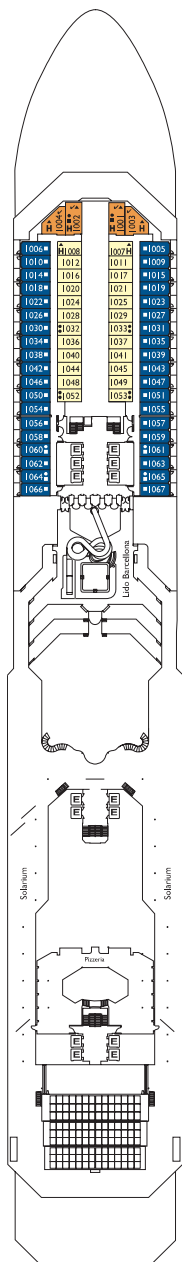

## Inside cabin

Rio de Janeiro, Miami, Lisbona, Caracas, Vigo, Napoli, Barcellona

## Outside cabins ocean view

Rio de Janeiro, Miami, Lisbona, Caracas, Napoli, Barcellona, Cannes

## Cabins with ocean view balcony

Lisbona, Caracas, Napoli, Vigo, Barcellona

DECK 14  
LAS PALMAS

DECK 12  
FUNCHAL

DECK 11  
CANNES

DECK 10  
BARCELONA

DECK 9  
NAPOLI

DECK 8  
VIGO

DECK 7  
CARACAS

Grt: 103.000 t  
 Length: 272 m  
 Width: 36 m  
 Cruising speed: 20 knots  
 Max speed: 22 knots

- ✓ cabins with partially restricted view
- single cabins
- H cabins for disabled guests
- C interconnecting cabins
- E lift
- \* double sofa bed
- 1 upper berth
- single sofa bed
- ▲ 2 low beds that cannot be converted into a double
- ▲ cannot be converted into a double