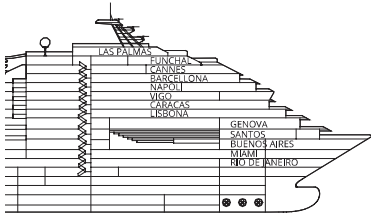

## Cabins with ocean view balcony

Lisbona, Caracas, Napoli, Vigo, Barcellona

DECK 14  
LAS PALMAS

DECK 12  
FUNCHAL

DECK 11  
CANNES

DECK 10  
BARCELONA

DECK 9  
NAPOLI

DECK 8  
VIGO

DECK 7  
CARACAS

Grt: 103.000 t  
 Length: 272 m  
 Width: 36 m  
 Cruising speed: 20 knots  
 Max speed: 22 knots

- ✓ cabins with partially restricted view
- single cabins
- H cabins for disabled guests
- C interconnecting cabins
- E lift
- \* double sofa bed
- 1 upper berth
- single sofa bed
- ▲ 2 low beds that cannot be converted into a double
- ▲ cannot be converted into a double