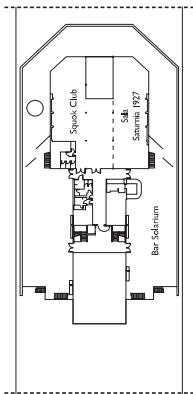

Costa Fortuna

Inside cabin

Rio de Janeiro, Miami, Lisbona, Caracas, Vigo, Napoli, Barcellona

Outside cabins ocean view

Rio de Janeiro, Miami, Lisbona, Caracas, Napoli, Barcellona, Cannes

Cabins with ocean view balcony

Lisbona, Caracas, Napoli, Vigo, Barcellona