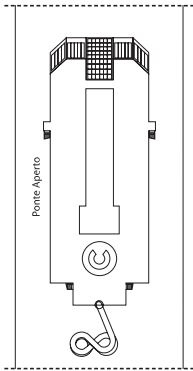

Costa Fortuna

Inside cabin

Rio de Janeiro, Miami, Lisbona, Caracas, Vigo, Napoli, Barcellona

Outside cabins ocean view

Rio de Janeiro, Miami, Lisbona, Caracas, Napoli, Barcellona, Cannes

Cabins with ocean view balcony

Lisbona, Caracas, Napoli, Vigo, Barcellona

DECK 14
LAS PALMAS