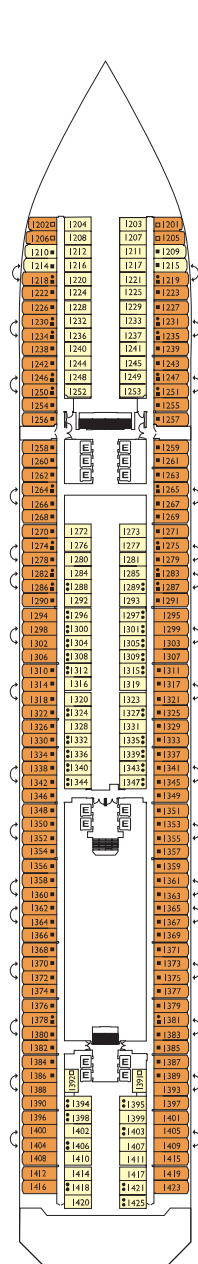

## Inside cabin

Rio de Janeiro, Miami, Lisbona, Caracas, Vigo, Napoli, Barcellona

DECK 7  
CARACAS

Grt: 103.000 t  
 Length: 272 m  
 Width: 36 m  
 Cruising speed: 20 knots  
 Max speed: 22 knots

- ✓ cabins with partially restricted view
- single cabins
- H cabins for disabled guests
- C interconnecting cabins
- E lift
- \* double sofa bed
- 1 upper berth
- single sofa bed
- ▲ 2 low beds that cannot be converted into a double
- ▲ cannot be converted into a double

Suites

- Mini Suite with Ocean View Balcony. Lisbona, Caracas, Vigo
- Suite with Ocean View Balcony. Caracas, Napoli
- Grand Suite with Ocean View Balcony. Caracas

Please note: Double bed is available in all cabin grades.

DECK 6  
LISBONA

DECK 5  
GENOVA

DECK 4  
SANTOS

DECK 3  
BUENOS AIRES

DECK 2  
MIAMI

DECK 1  
RIO DE JANEIRO