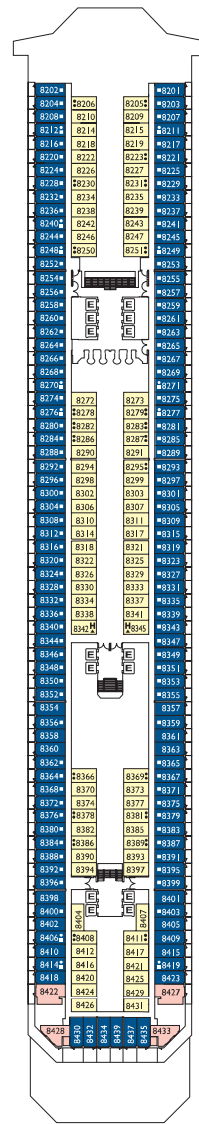

## Inside cabin

Rio de Janeiro, Miami, Lisbona, Caracas, Vigo, Napoli, Barcellona

## Cabins with ocean view balcony

Lisbona, Caracas, Napoli, Vigo, Barcellona

DECK 14  
LAS PALMAS

DECK 12  
FUNCHAL

DECK 11  
CANNES

DECK 10  
BARCELONA

DECK 9  
NAPOLI

DECK 8  
VIGO

DECK 7  
CARACAS

Grt: 103.000 t  
 Length: 272 m  
 Width: 36 m  
 Cruising speed: 20 knots  
 Max speed: 22 knots

- ✓ cabins with partially restricted view
- single cabins
- H cabins for disabled guests
- C interconnecting cabins
- E lift
- \* double sofa bed
- 1 upper berth
- single sofa bed
- ▲ 2 low beds that cannot be converted into a double
- ▲ cannot be converted into a double

Suites

- Mini Suite with Ocean View Balcony. Lisbona, Caracas, Vigo
- Suite with Ocean View Balcony. Caracas, Napoli
- Grand Suite with Ocean View Balcony. Caracas

Please note: Double bed is available in all cabin grades.