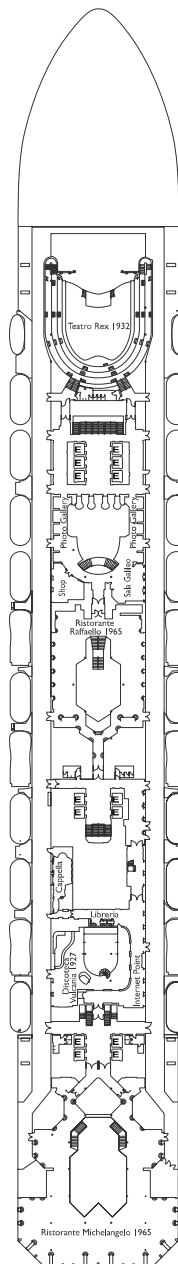

DECK 4
SANTOS