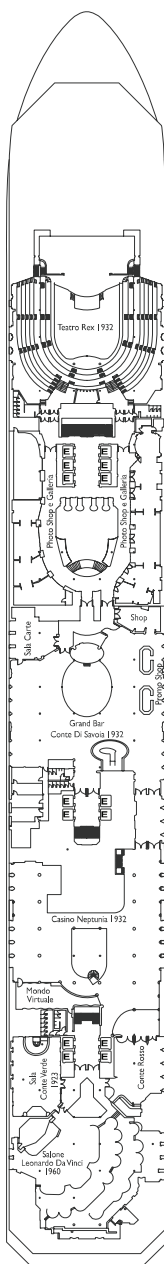

DECK 5
GENOVA