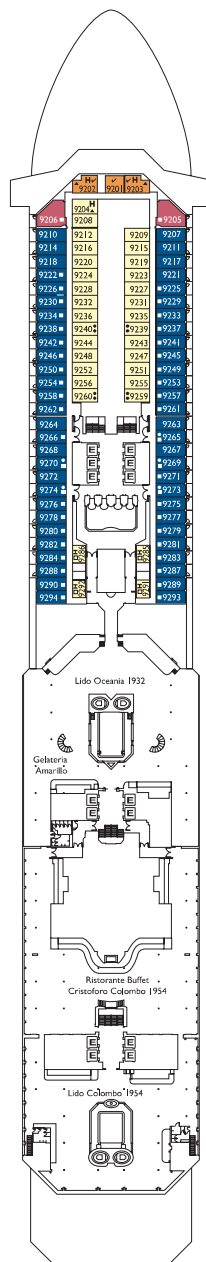

## Inside cabin

Rio de Janeiro, Miami, Lisbona, Caracas, Vigo, Napoli, Barcellona

## Cabins with ocean view balcony

Lisbona, Caracas, Napoli, Vigo, Barcellona

DECK 14  
LAS PALMAS

DECK 12  
FUNCHAL

DECK 11  
CANNES

DECK 10  
BARCELONA

DECK 9  
NAPOLI

DECK 8  
VIGO

DECK 7  
CARACAS

Grt: 103.000 t  
 Length: 272 m  
 Width: 36 m  
 Cruising speed: 20 knots  
 Max speed: 22 knots

- ✓ cabins with partially restricted view
- single cabins
- H cabins for disabled guests
- C interconnecting cabins
- E lift
- \* double sofa bed
- 1 upper berth
- single sofa bed
- ▲ 2 low beds that cannot be converted into a double
- ▲ cannot be converted into a double