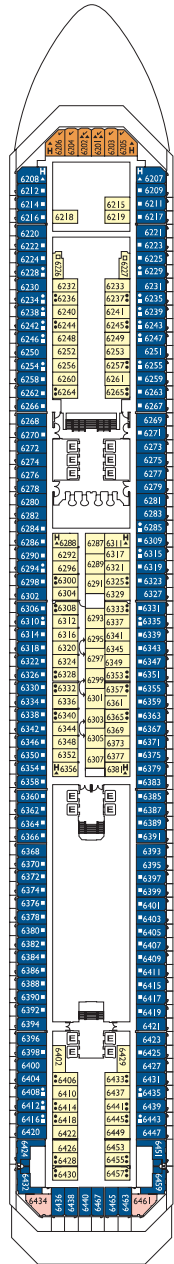

## Inside cabin

Rio de Janeiro, Miami, Lisbona, Caracas, Vigo, Napoli, Barcellona

## Cabins with ocean view balcony

Lisbona, Caracas, Napoli, Vigo, Barcellona

DECK 14  
LAS PALMAS

DECK 12  
FUNCHAL

DECK 11  
CANNES

DECK 10  
BARCELONA

DECK 9  
NAPOLI

DECK 8  
VIGO

DECK 7  
CARACAS

Grt: 103.000 t  
 Length: 272 m  
 Width: 36 m  
 Cruising speed: 20 knots  
 Max speed: 22 knots

- ✓ cabins with partially restricted view
- single cabins
- H cabins for disabled guests
- C interconnecting cabins
- E lift
- \* double sofa bed
- 1 upper berth
- single sofa bed
- ▲ 2 low beds that cannot be converted into a double
- ▲ cannot be converted into a double

Suites

- Mini Suite with Ocean View Balcony. Lisbona, Caracas, Vigo
- Suite with Ocean View Balcony. Caracas, Napoli
- Grand Suite with Ocean View Balcony. Caracas

Please note: Double bed is available in all cabin grades.