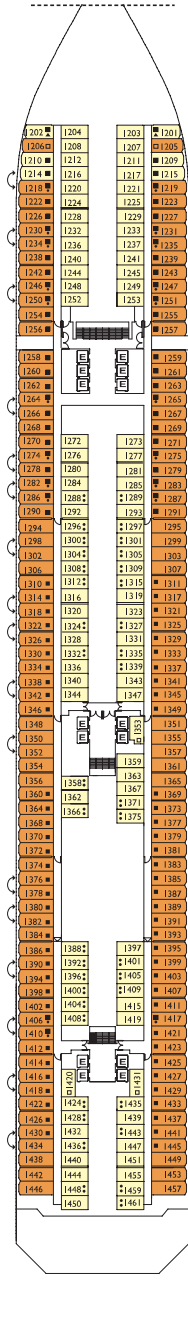

## Inside cabin

Andromeda, Cassiopea, Centaurus, Acquarius, Perseus, Libra

## Samsara Inside cabin

Taurus

DECK 7  
ACQUARIUS

Grt: 114.500 t  
 Length: 290 m  
 Width: 35,5 m  
 Cruising speed: 21,5 knots  
 Max speed: 23 knots

- ▤ cabins with partially restricted view
- single cabins
- H cabins for disabled guests
- ↔ interconnecting cabins
- E lift
- \* double sofa bed
- upper berth
- single sofa bed
- ▲ 2 low beds that cannot be converted into a double

Please note: Double bed is available in all cabin grades.

DECK 6  
CENTAURUS

DECK 5  
GEMINI

DECK 4  
ORION

DECK 3  
ARIES

DECK 2  
CASSIOPEA

DECK 1  
ANDROMEDA