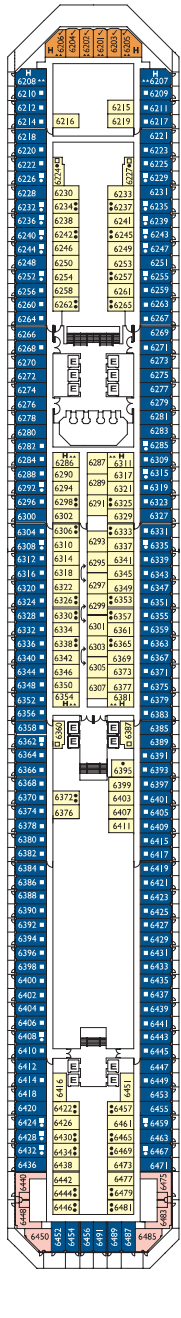

## Inside cabin

Andromeda, Cassiopea, Centaurus, Acquarius, Perseus, Libra

## Samsara Inside cabin

Taurus

DECK 7  
ACQUARIUS

Grt: 114.500 t  
 Length: 290 m  
 Width: 35,5 m  
 Cruising speed: 21,5 knots  
 Max speed: 23 knots

- ▤ cabins with partially restricted view
- single cabins
- H cabins for disabled guests
- ↔ interconnecting cabins
- E lift
- \* double sofa bed
- upper berth
- single sofa bed
- ▲ 2 low beds that cannot be converted into a double

Please note: Double bed is available in all cabin grades.

DECK 6  
CENTAURUS

DECK 5  
GEMINI

DECK 4  
ORION

DECK 3  
ARIES

DECK 2  
CASSIOPEA

DECK 1  
ANDROMEDA