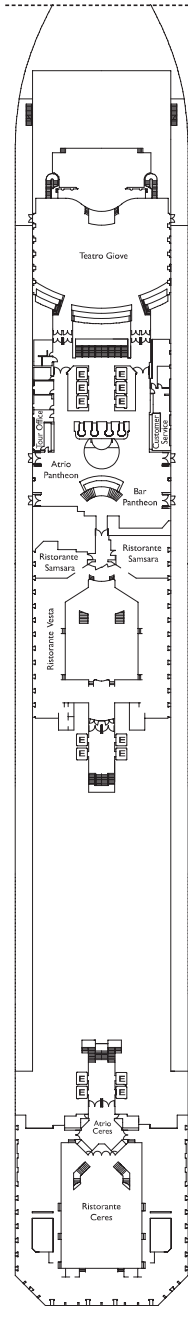

## Inside cabin

Andromeda, Cassiopea, Centaurus, Acquarius, Perseus, Libra

## Samsara Inside cabin

Taurus

DECK 7  
ACQUARIUS

Grt: 114.500 t  
 Length: 290 m  
 Width: 35,5 m  
 Cruising speed: 21,5 knots  
 Max speed: 23 knots

- ▤ cabins with partially restricted view
- single cabins
- H cabins for disabled guests
- ↔ interconnecting cabins
- E lift
- \* double sofa bed
- upper berth
- single sofa bed
- ▲ 2 low beds that cannot be converted into a double

Please note: Double bed is available in all cabin grades.

DECK 6  
CENTAURUS

DECK 5  
GEMINI

DECK 4  
ORION

DECK 3  
ARIES

DECK 2  
CASSIOPEA

DECK 1  
ANDROMEDA