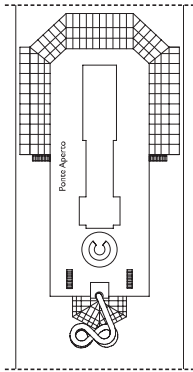

Costa Serena

Inside cabin

Andromeda, Cassiopea, Centaurus, Acquarius, Perseus, Libra

Samsara Inside cabin

Taurus

Outside cabins ocean view

Andromeda, Cassiopea, Centaurus, Acquarius, Libra

Outside cabins ocean view Samsara

Virgo

Cabins with ocean view balcony

Centaurus, Acquarius, Perseus, Libra

Samsara Cabins with ocean view balcony

Taurus

DECK 14
VELA