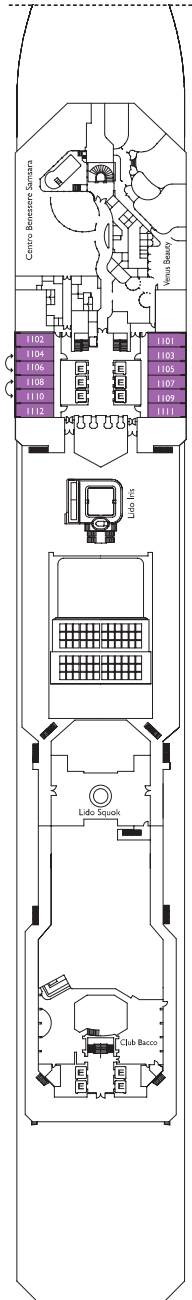

## Inside cabin

Andromeda, Cassiopea, Centaurus, Acquarius, Perseus, Libra

## Samsara Inside cabin

Taurus

## Samsara Cabins with ocean view balcony

Taurus

DECK 14  
VELA

DECK 12  
PEGASUS

DECK 11  
VIRGO

DECK 10  
TAURUS

DECK 9  
LIBRA

DECK 8  
PERSEUS

DECK 7  
ACQUARIUS

Grt: 114.500 t  
 Length: 290 m  
 Width: 35,5 m  
 Cruising speed: 21,5 knots  
 Max speed: 23 knots

- ▤ cabins with partially restricted view
- single cabins
- H cabins for disabled guests
- ↔ interconnecting cabins
- E lift
- \* double sofa bed
- upper berth
- single sofa bed
- ▲ 2 low beds that cannot be converted into a double