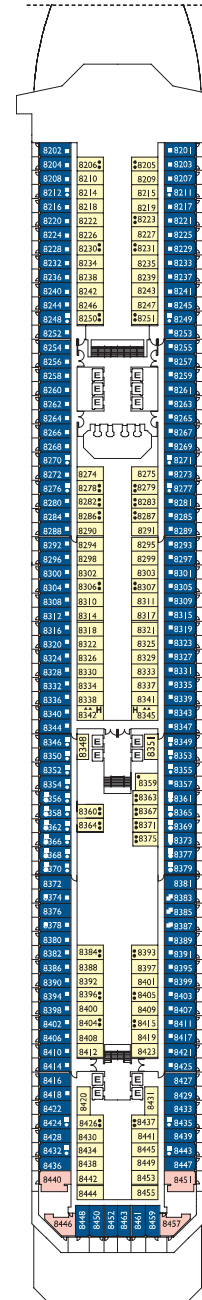

## Inside cabin

Andromeda, Cassiopea, Centaurus, Acquarius, Perseus, Libra

## Samsara Inside cabin

Taurus

## Samsara Cabins with ocean view balcony

Taurus

DECK 14  
VELA

DECK 12  
PEGASUS

DECK 11  
VIRGO

DECK 10  
TAURUS

DECK 9  
LIBRA

DECK 8  
PERSEUS

DECK 7  
ACQUARIUS

Grt: 114.500 t  
 Length: 290 m  
 Width: 35,5 m  
 Cruising speed: 21,5 knots  
 Max speed: 23 knots

- ▤ cabins with partially restricted view
- single cabins
- H cabins for disabled guests
- ↔ interconnecting cabins
- E lift
- \* double sofa bed
- upper berth
- single sofa bed
- ▲ 2 low beds that cannot be converted into a double