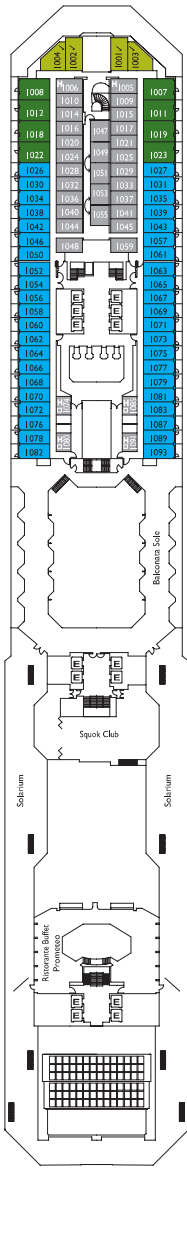

## Inside cabin

Andromeda, Cassiopea, Centaurus, Acquarius, Perseus, Libra

## Samsara Inside cabin

Taurus

## Samsara Cabins with ocean view balcony

Taurus

DECK 14  
VELA

DECK 12  
PEGASUS

DECK 11  
VIRGO

DECK 10  
TAURUS

DECK 9  
LIBRA

DECK 8  
PERSEUS

DECK 7  
ACQUARIUS

Grt: 114.500 t  
 Length: 290 m  
 Width: 35,5 m  
 Cruising speed: 21,5 knots  
 Max speed: 23 knots

- ▤ cabins with partially restricted view
- single cabins
- H cabins for disabled guests
- ↔ interconnecting cabins
- E lift
- \* double sofa bed
- upper berth
- single sofa bed
- ▲ 2 low beds that cannot be converted into a double