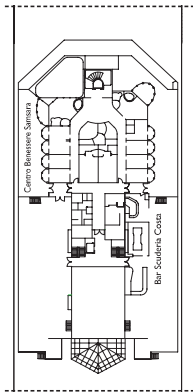

Costa Serena

Inside cabin

Andromeda, Cassiopea, Centaurus, Acquarius, Perseus, Libra

Samsara Inside cabin

Taurus

Outside cabins ocean view

Andromeda, Cassiopea, Centaurus, Acquarius, Libra

Outside cabins ocean view Samsara

Virgo

Cabins with ocean view balcony

Centaurus, Acquarius, Perseus, Libra

Samsara Cabins with ocean view balcony

Taurus