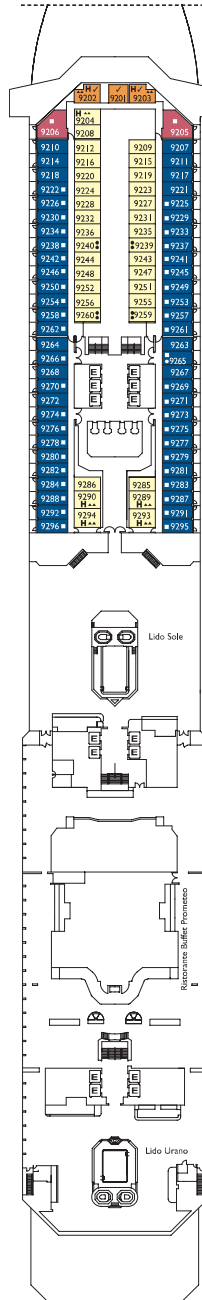

## Inside cabin

Andromeda, Cassiopea, Centaurus, Acquarius, Perseus, Libra

## Samsara Inside cabin

Taurus

## Samsara Cabins with ocean view balcony

Taurus

DECK 14  
VELA

DECK 12  
PEGASUS

DECK 11  
VIRGO

DECK 10  
TAURUS

DECK 9  
LIBRA

DECK 8  
PERSEUS

DECK 7  
ACQUARIUS

Grt: 114.500 t  
 Length: 290 m  
 Width: 35,5 m  
 Cruising speed: 21,5 knots  
 Max speed: 23 knots

- ▤ cabins with partially restricted view
- single cabins
- H cabins for disabled guests
- ↔ interconnecting cabins
- E lift
- \* double sofa bed
- upper berth
- single sofa bed
- ▲ 2 low beds that cannot be converted into a double