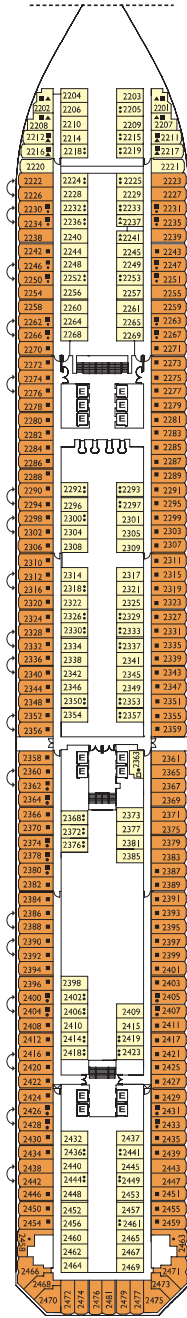

## Inside cabin

Andromeda, Cassiopea, Centaurus, Acquarius, Perseus, Libra

## Samsara Inside cabin

Taurus

DECK 7  
ACQUARIUS

Grt: 114.500 t  
 Length: 290 m  
 Width: 35,5 m  
 Cruising speed: 21,5 knots  
 Max speed: 23 knots

- ▤ cabins with partially restricted view
- single cabins
- H cabins for disabled guests
- ↔ interconnecting cabins
- E lift
- \* double sofa bed
- upper berth
- single sofa bed
- ▲ 2 low beds that cannot be converted into a double

Please note: Double bed is available in all cabin grades.

DECK 6  
CENTAURUS

DECK 5  
GEMINI

DECK 4  
ORION

DECK 3  
ARIES

DECK 2  
CASSIOPEA

DECK 1  
ANDROMEDA