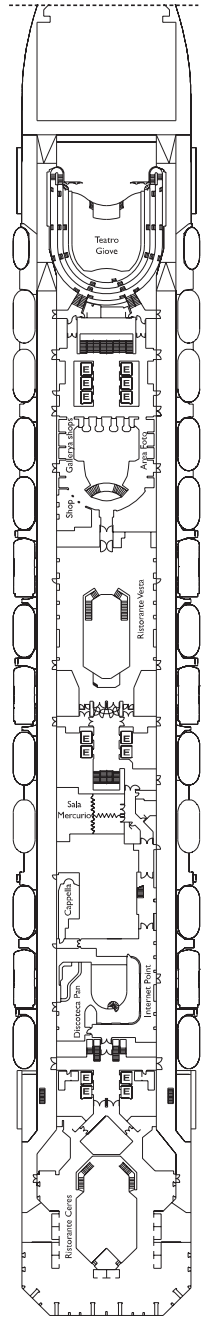

## Inside cabin

Andromeda, Cassiopea, Centaurus, Acquarius, Perseus, Libra

## Samsara Inside cabin

Taurus

DECK 7  
ACQUARIUS

Grt: 114.500 t  
 Length: 290 m  
 Width: 35,5 m  
 Cruising speed: 21,5 knots  
 Max speed: 23 knots

- ▤ cabins with partially restricted view
- single cabins
- H cabins for disabled guests
- ↔ interconnecting cabins
- E lift
- \* double sofa bed
- upper berth
- single sofa bed
- ▲ 2 low beds that cannot be converted into a double

Please note: Double bed is available in all cabin grades.

DECK 6  
CENTAURUS

DECK 5  
GEMINI

DECK 4  
ORION

DECK 3  
ARIES

DECK 2  
CASSIOPEA

DECK 1  
ANDROMEDA