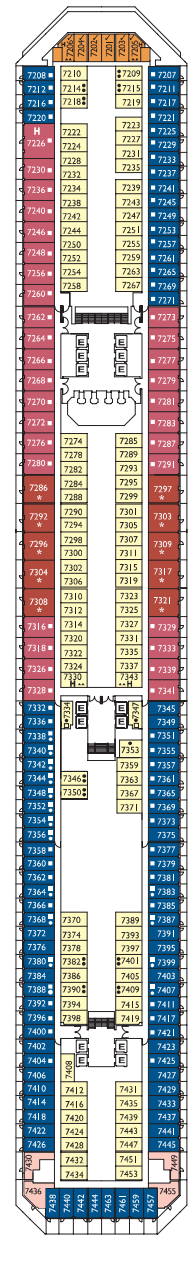

## Inside cabin

Andromeda, Cassiopea, Centaurus, Acquarius, Perseus, Libra

## Samsara Inside cabin

Taurus

## Samsara Cabins with ocean view balcony

Taurus

DECK 14  
VELA

DECK 12  
PEGASUS

DECK 11  
VIRGO

DECK 10  
TAURUS

DECK 9  
LIBRA

DECK 8  
PERSEUS

DECK 7  
ACQUARIUS

Grt: 114.500 t  
 Length: 290 m  
 Width: 35,5 m  
 Cruising speed: 21,5 knots  
 Max speed: 23 knots

- ▤ cabins with partially restricted view
- single cabins
- H cabins for disabled guests
- ↔ interconnecting cabins
- E lift
- \* double sofa bed
- upper berth
- single sofa bed
- ▲ 2 low beds that cannot be converted into a double