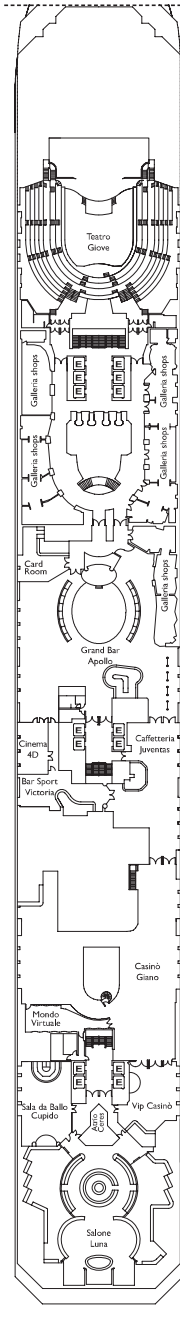

DECK 5
GEMINI