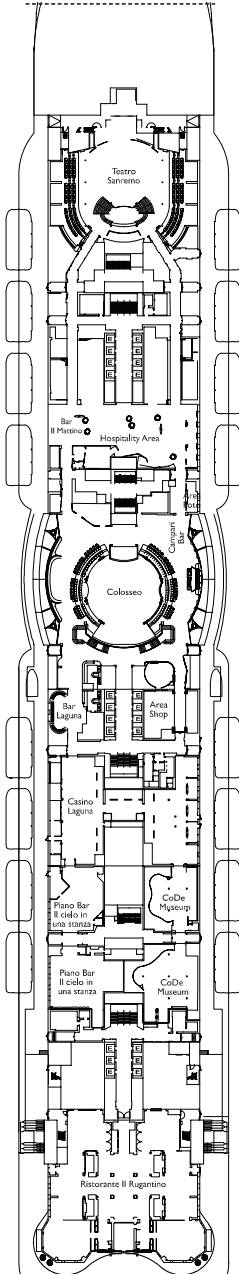

DECK 7
POSITANO