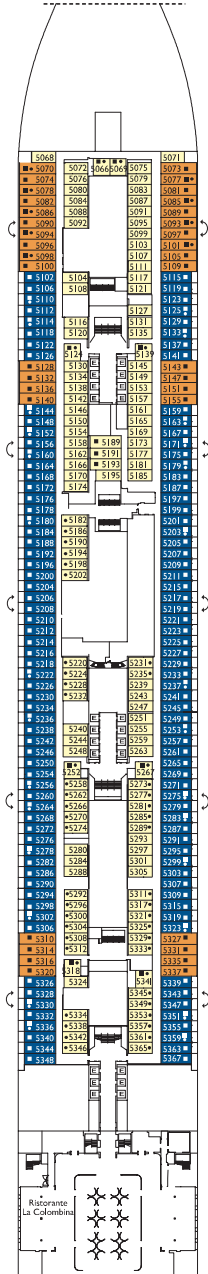

## Inside cabin

Palermo, Taormina, Capri, Napoli,  
Roma, Firenze, Genova, Venezia,  
Milano, Como, Bellagio

Grt: 182.700 t  
 Length: 337 m  
 Width: 42 m  
 Cruising speed: 17 Knots  
 Max speed: 21,5 Knots

- H cabins for disabled guests
- C interconnecting cabins
- E lift
- single sofa bed
- 1 upper berth

Note: the matrimonial bed is available in all the categories of cabin.  
 3° and 4° bed are available in all the categories.

DECK 8  
 CAPRI

DECK 7  
 POSITANO

DECK 6  
 MATERA

DECK 5  
 TAORMINA

DECK 4  
 PALERMO

DECK 20  
TRIESTE

DECK 19  
CORTINA

DECK 18  
TORINO

DECK 17  
BELLAGIO

DECK 16  
COMO

Grt: 182.700 t  
 Length: 337 m  
 Width: 42 m  
 Cruising speed: 17 Knots  
 Max speed: 21,5 Knots

- H cabins for disabled guests
- C interconnecting cabins
- E lift
- single sofa bed
- 1 upper berth