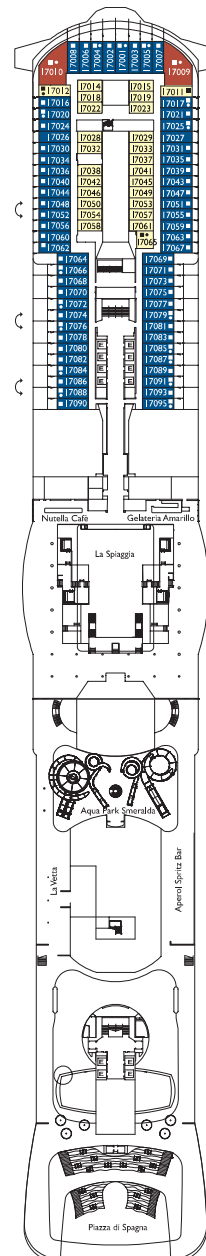

## Inside cabin

Palermo, Taormina, Capri, Napoli,  
Roma, Firenze, Genova, Venezia,  
Milano, Como, Bellagio

Grt: 182.700 t  
 Length: 337 m  
 Width: 42 m  
 Cruising speed: 17 Knots  
 Max speed: 21,5 Knots

- H cabins for disabled guests
- C interconnecting cabins
- E lift
- single sofa bed
- 1 upper berth

Note: the matrimonial bed is available in all the categories of cabin.  
 3° and 4° bed are available in all the categories.

DECK 8  
 CAPRI

DECK 7  
 POSITANO

DECK 6  
 MATERA

DECK 5  
 TAORMINA

DECK 4  
 PALERMO

DECK 20  
TRIESTE

DECK 19  
CORTINA

DECK 18  
TORINO

DECK 17  
BELLAGIO

DECK 16  
COMO

Grt: 182.700 t  
 Length: 337 m  
 Width: 42 m  
 Cruising speed: 17 Knots  
 Max speed: 21,5 Knots

- H cabins for disabled guests
- C interconnecting cabins
- E lift
- single sofa bed
- 1 upper berth