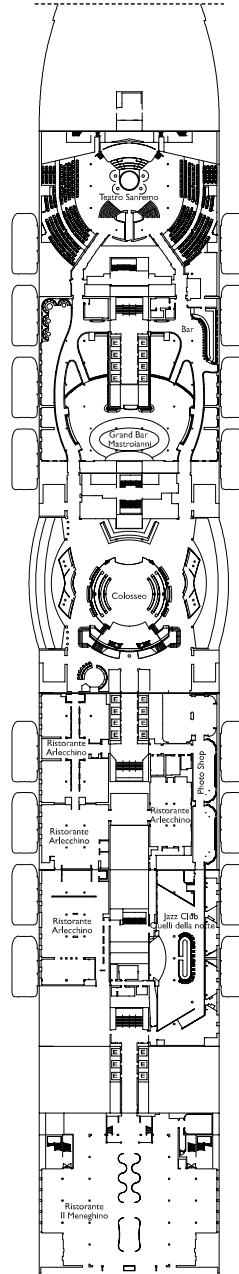

Grt: 182.700 t  
 Length: 337 m  
 Width: 42 m  
 Cruising speed: 17 Knots  
 Max speed: 21,5 Knots

- H cabins for disabled guests
- C interconnecting cabins
- E lift
- single sofa bed
- 1 upper berth

Note: the matrimonial bed is available in all the categories of cabin.  
 3° and 4° bed are available in all the categories.

DECK 8  
 CAPRI

DECK 7  
 POSITANO

DECK 6  
 MATERA

DECK 5  
 TAORMINA

DECK 4  
 PALERMO