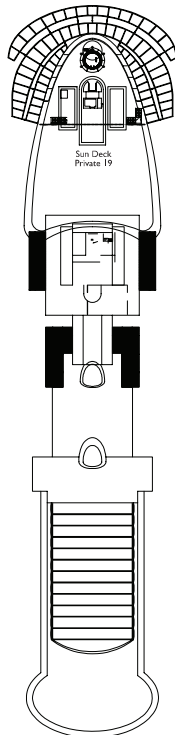

Grt: 182.700 t  
 Length: 337 m  
 Width: 42 m  
 Cruising speed: 17 Knots  
 Max speed: 21,5 Knots

- H cabins for disabled guests
- C interconnecting cabins
- E lift
- single sofa bed
- 1 upper berth

Note: the matrimonial bed is available in all the categories of cabin.  
 3° and 4° bed are available in all the categories.

## Outside cabins ocean view

Palermo, Taormina

DECK 20  
TRIESTE

DECK 19  
CORTINA

DECK 18  
TORINO

DECK 17  
BELLAGIO

DECK 16  
COMO

Grt: 182.700 t  
 Length: 337 m  
 Width: 42 m  
 Cruising speed: 17 Knots  
 Max speed: 21,5 Knots

- H cabins for disabled guests
- C interconnecting cabins
- E lift
- single sofa bed
- 1 upper berth