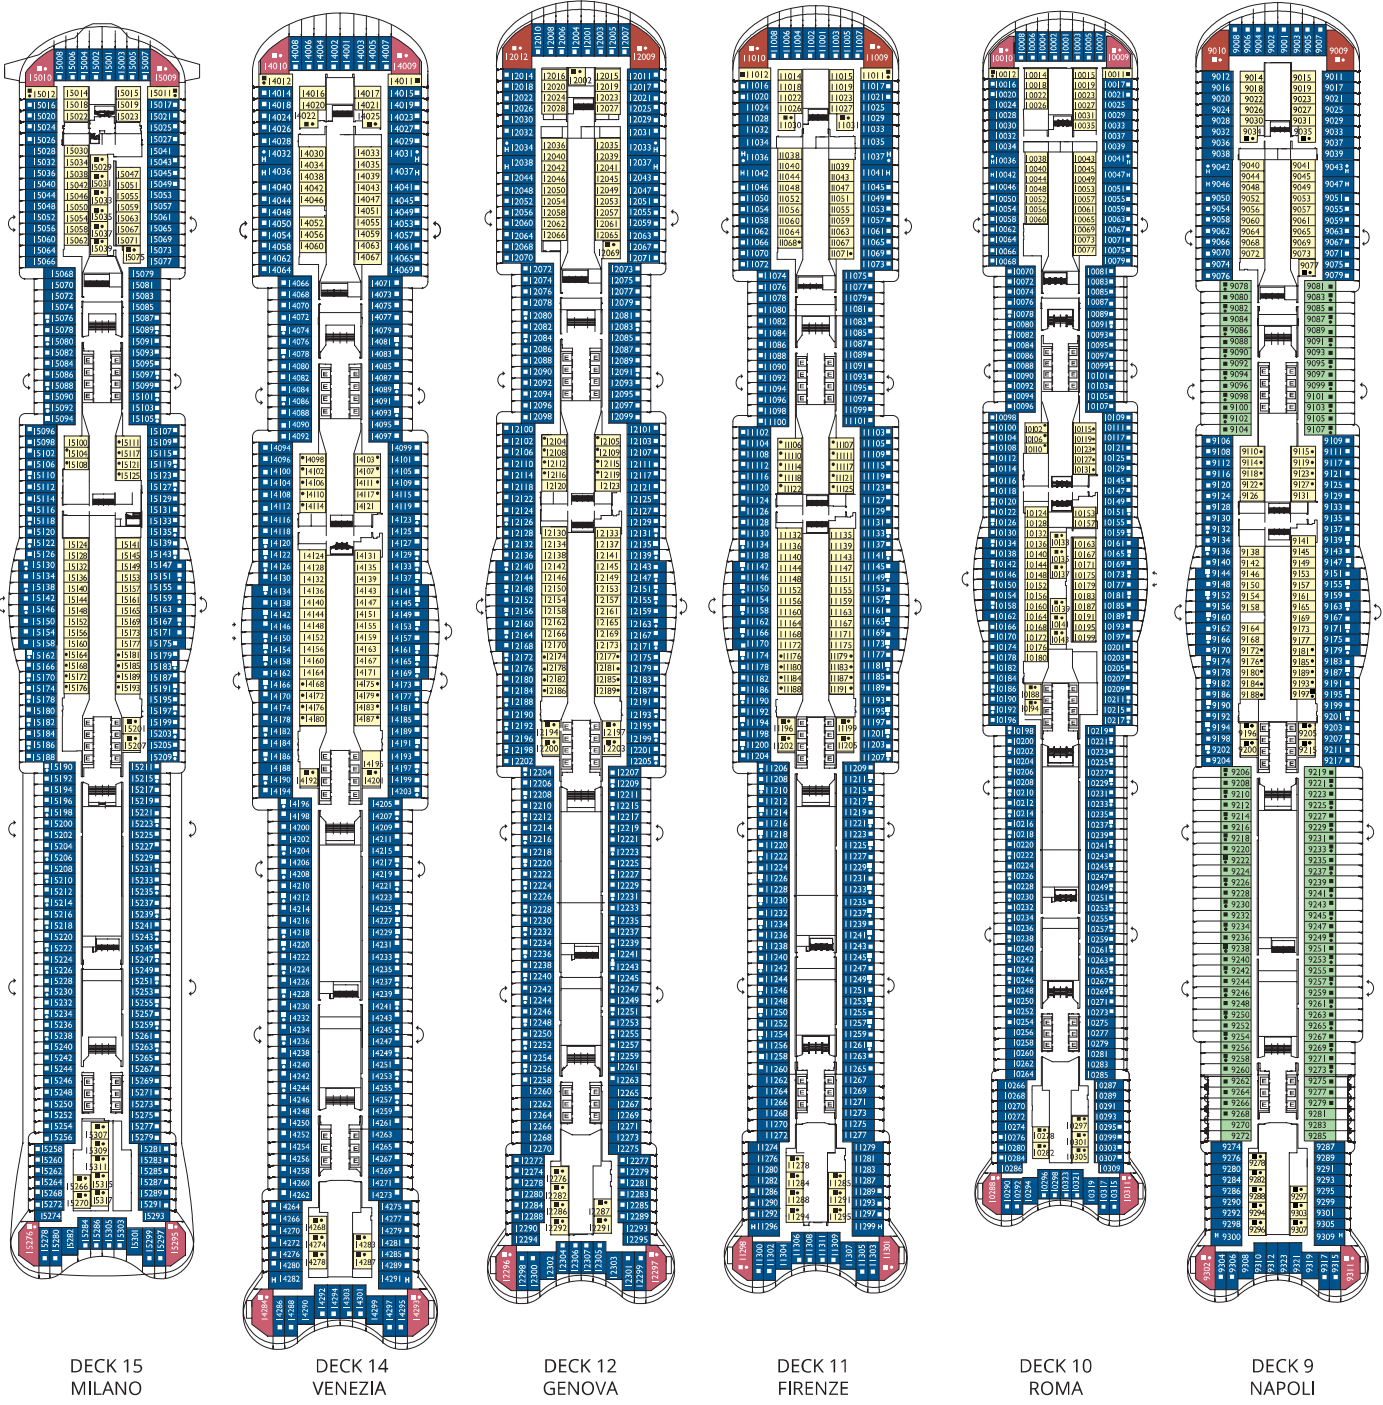

DECK 19
CORTINA

DECK 18
TORINO

DECK 17
BELLAGIO

DECK 16
COMO

Cabin with terrace by the sea

Capri, Napoli

DECK 15
MILANO

DECK 14
VENEZIA

DECK 12
GENOVA

DECK 11
FIRENZE

DECK 10
ROMA

DECK 9
NAPOLI