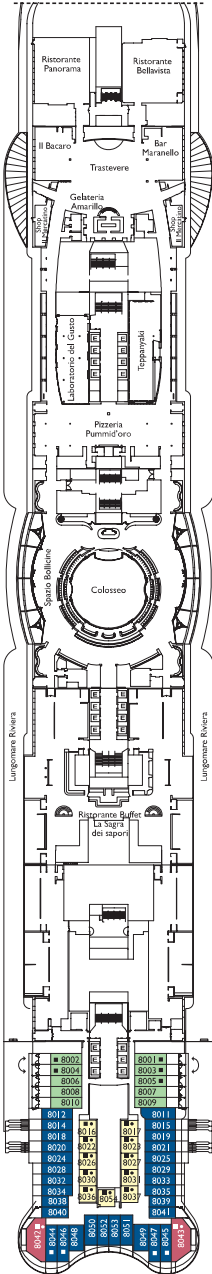

## Inside cabin

Palermo, Taormina, Capri, Napoli,  
Roma, Firenze, Genova, Venezia,  
Milano, Como, Bellagio

Grt: 182.700 t  
 Length: 337 m  
 Width: 42 m  
 Cruising speed: 17 Knots  
 Max speed: 21,5 Knots

- H cabins for disabled guests
- C interconnecting cabins
- E lift
- single sofa bed
- 1 upper berth

Note: the matrimonial bed is available in all the categories of cabin.  
 3° and 4° bed are available in all the categories.

DECK 8  
 CAPRI

DECK 7  
 POSITANO

DECK 6  
 MATERA

DECK 5  
 TAORMINA

DECK 4  
 PALERMO