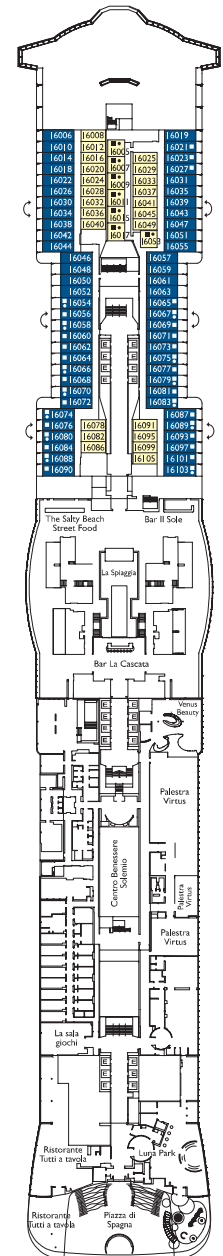

Grt: 182.700 t  
 Length: 337 m  
 Width: 42 m  
 Cruising speed: 17 Knots  
 Max speed: 21,5 Knots

- H cabins for disabled guests
- C interconnecting cabins
- E lift
- single sofa bed
- 1 upper berth

Note: the matrimonial bed is available in all the categories of cabin.  
 3° and 4° bed are available in all the categories.

DECK 8  
 CAPRI

DECK 7  
 POSITANO

DECK 6  
 MATERA

DECK 5  
 TAORMINA

DECK 4  
 PALERMO

DECK 20  
TRIESTE

DECK 19  
CORTINA

DECK 18  
TORINO

DECK 17  
BELLAGIO

DECK 16  
COMO

Grt: 182.700 t  
 Length: 337 m  
 Width: 42 m  
 Cruising speed: 17 Knots  
 Max speed: 21,5 Knots

- H cabins for disabled guests
- C interconnecting cabins
- E lift
- single sofa bed
- 1 upper berth