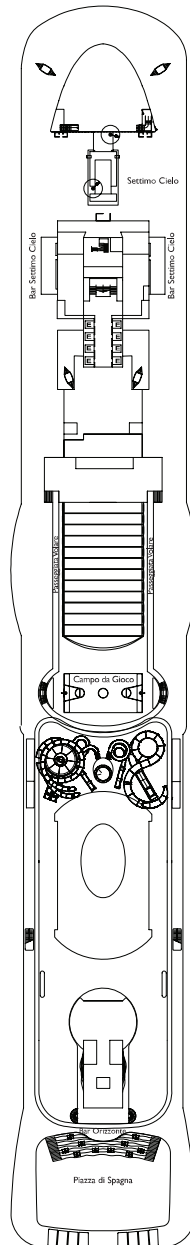

Grt: 182.700 t  
 Length: 337 m  
 Width: 42 m  
 Cruising speed: 17 Knots  
 Max speed: 21,5 Knots

- H cabins for disabled guests
- C interconnecting cabins
- E lift
- single sofa bed
- 1 upper berth

Note: the matrimonial bed is available in all the categories of cabin.  
 3° and 4° bed are available in all the categories.

DECK 20  
TRIESTE

DECK 19  
CORTINA

DECK 18  
TORINO

DECK 17  
BELLAGIO

DECK 16  
COMO

Grt: 182.700 t  
 Length: 337 m  
 Width: 42 m  
 Cruising speed: 17 Knots  
 Max speed: 21,5 Knots

- H cabins for disabled guests
- C interconnecting cabins
- E lift
- single sofa bed
- 1 upper berth