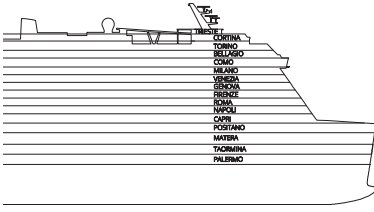

DECK 20  
TRIESTE

DECK 19  
CORTINA

DECK 18  
TORINO

DECK 17  
BELLAGIO

DECK 16  
COMO

Grt: 182.700 t  
 Length: 337 m  
 Width: 42 m  
 Cruising speed: 17 Knots  
 Max speed: 21,5 Knots

- H cabins for disabled guests
- C interconnecting cabins
- E lift
- single sofa bed
- 1 upper berth