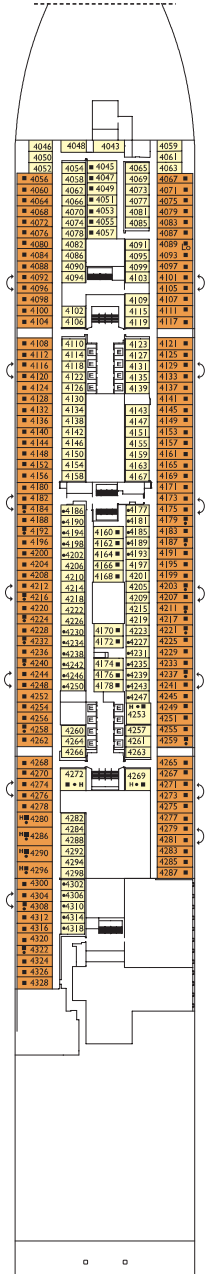

## Inside cabin

Palermo, Taormina, Capri, Napoli,  
Roma, Firenze, Genova, Venezia,  
Milano, Como, Bellagio

Grt: 182.700 t  
 Length: 337 m  
 Width: 42 m  
 Cruising speed: 17 Knots  
 Max speed: 21,5 Knots

- H cabins for disabled guests
- C interconnecting cabins
- E lift
- single sofa bed
- 1 upper berth

Note: the matrimonial bed is available in all the categories of cabin.  
 3° and 4° bed are available in all the categories.

DECK 8  
 CAPRI

DECK 7  
 POSITANO

DECK 6  
 MATERA

DECK 5  
 TAORMINA

DECK 4  
 PALERMO

DECK 20  
TRIESTE

DECK 19  
CORTINA

DECK 18  
TORINO

DECK 17  
BELLAGIO

DECK 16  
COMO

Grt: 182.700 t  
 Length: 337 m  
 Width: 42 m  
 Cruising speed: 17 Knots  
 Max speed: 21,5 Knots

- H cabins for disabled guests
- C interconnecting cabins
- E lift
- single sofa bed
- 1 upper berth