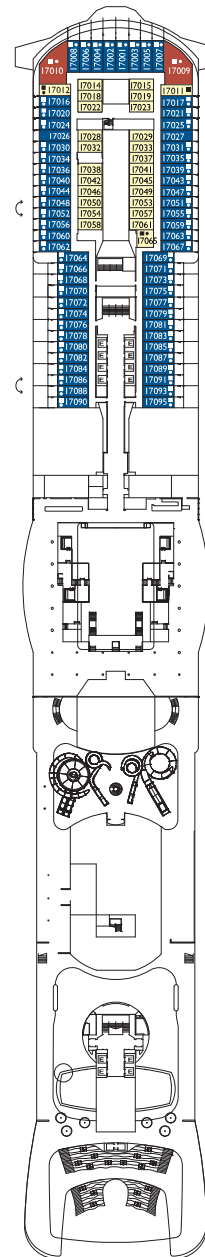

## Inside cabin

Talamone, Montalcino, Bolgheri, Siena, Volterra, San Gimignano, Arezzo, Livorno, Pisa, Lucca, Montecatini Terme

Grt: 182.700 t  
 Length: 337 m  
 Width: 42 m  
 Cruising speed: 17 Knots  
 Max speed: 21,5 Knots

- H cabins for disabled guests
- ζ interconnecting cabins
- E lift
- single sofa bed
- 1 upper berth

Note: the matrimonial bed is available in all the categories of cabin.  
 3° and 4° bed are available in all the categories.

DECK 20  
FORTE DEI MARMI

DECK 19  
PIETRASANTA

DECK 18  
VIAREGGIO

DECK 17  
MONTECATINI TERME

DECK 16  
LUCCA

Grt: 182.700 t  
 Length: 337 m  
 Width: 42 m  
 Cruising speed: 17 Knots  
 Max speed: 21,5 Knots

- H cabins for disabled guests
- ⌋ interconnecting cabins
- E lift
- single sofa bed
- 1 upper berth

Note: the matrimonial bed is available in all the categories of cabin.  
 3" and 4" bed are available in all the categories.