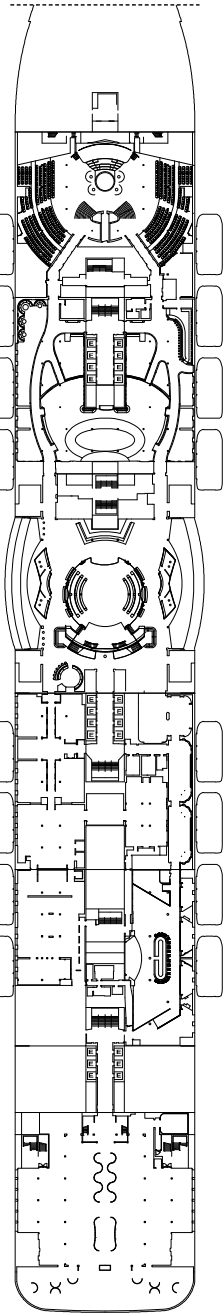

DECK 6
PIENZA