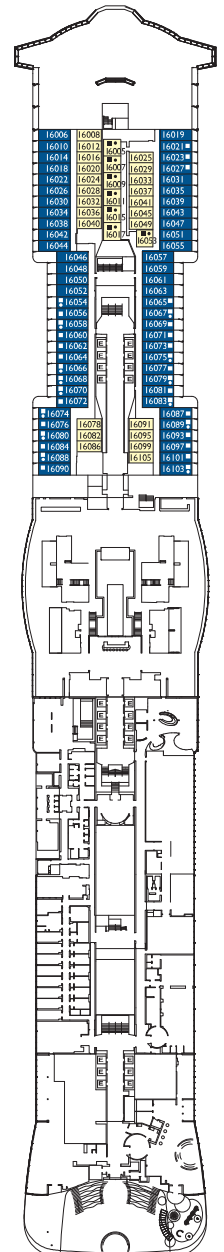

## Inside cabin

Talamone, Montalcino, Bolgheri, Siena, Volterra, San Gimignano, Arezzo, Livorno, Pisa, Lucca, Montecatini Terme

Grt: 182.700 t  
 Length: 337 m  
 Width: 42 m  
 Cruising speed: 17 Knots  
 Max speed: 21,5 Knots

- H cabins for disabled guests
- ζ interconnecting cabins
- E lift
- single sofa bed
- 1 upper berth

Note: the matrimonial bed is available in all the categories of cabin.  
 3° and 4° bed are available in all the categories.

DECK 20  
FORTE DEI MARMI

DECK 19  
PIETRASANTA

DECK 18  
VIAREGGIO

DECK 17  
MONTECATINI TERME

DECK 16  
LUCCA

Grt: 182.700 t  
 Length: 337 m  
 Width: 42 m  
 Cruising speed: 17 Knots  
 Max speed: 21,5 Knots

- H cabins for disabled guests
- ⌋ interconnecting cabins
- E lift
- single sofa bed
- 1 upper berth

Note: the matrimonial bed is available in all the categories of cabin.  
 3" and 4" bed are available in all the categories.