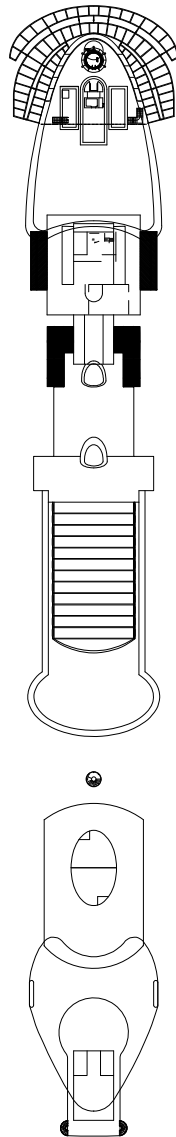

Costa Toscana

Inside cabin

Talamone, Montalcino, Bolgheri, Siena, Volterra, San Gimignano, Arezzo, Livorno, Pisa, Lucca, Montecatini Terme

Outside cabins ocean view

Talamone, Montalcino

Cabins with ocean view balcony

Montalcino*, Bolgheri, Siena, Volterra, San Gimignano, Arezzo, Venezia, Pisa, Lucca, Bellagio

* Cabins with loggia balcony (balcony door can be closed by the crew in case of bad weather)