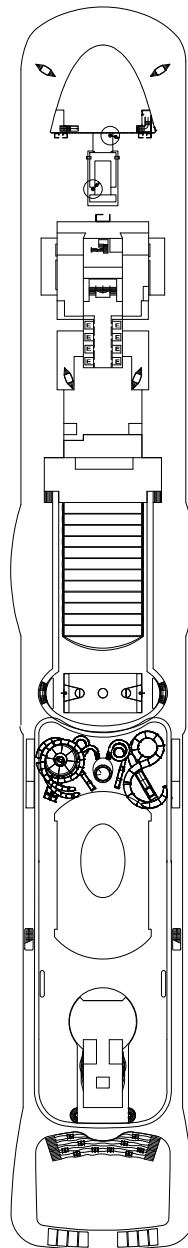

Costa Toscana

Inside cabin

Talamone, Montalcino, Bolgheri, Siena, Volterra, San Gimignano, Arezzo, Livorno, Pisa, Lucca, Montecatini Terme

Outside cabins ocean view

Talamone, Montalcino

Cabins with ocean view balcony

Montalcino*, Bolgheri, Siena, Volterra, San Gimignano, Arezzo, Venezia, Pisa, Lucca, Bellagio

* Cabins with loggia balcony (balcony door can be closed by the crew in case of bad weather)