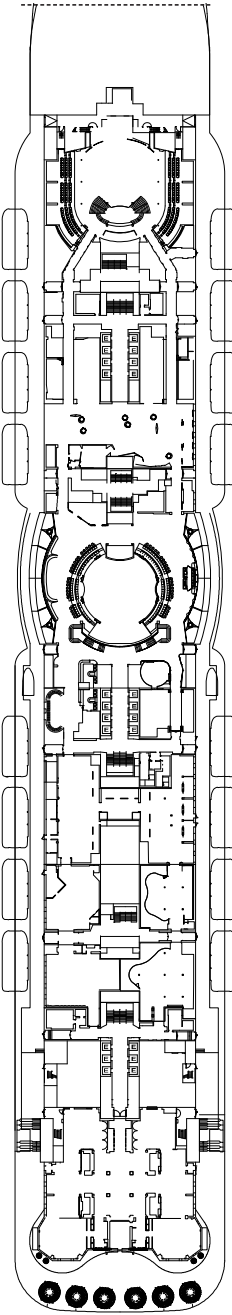

DECK 7
MONTEPULCIANO