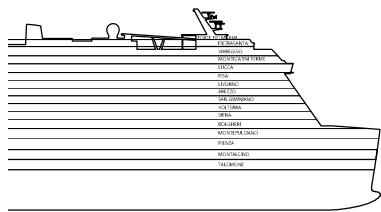

DECK 20  
FORTE DEI MARMI

DECK 19  
PIETRASANTA

DECK 18  
VIAREGGIO

DECK 17  
MONTECATINI TERME

DECK 16  
LUCCA

Grt: 182.700 t  
 Length: 337 m  
 Width: 42 m  
 Cruising speed: 17 Knots  
 Max speed: 21,5 Knots