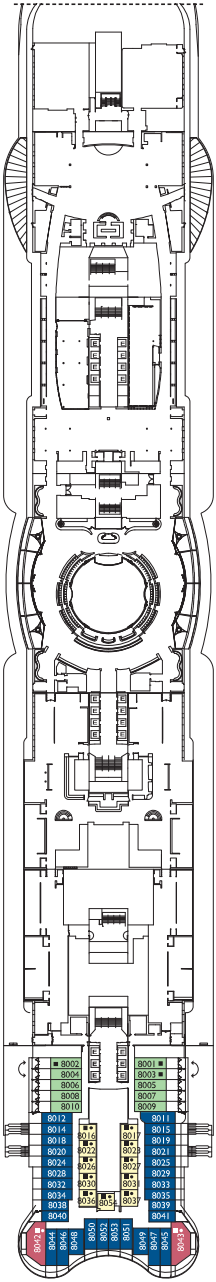

DECK 8
BOLGHERI