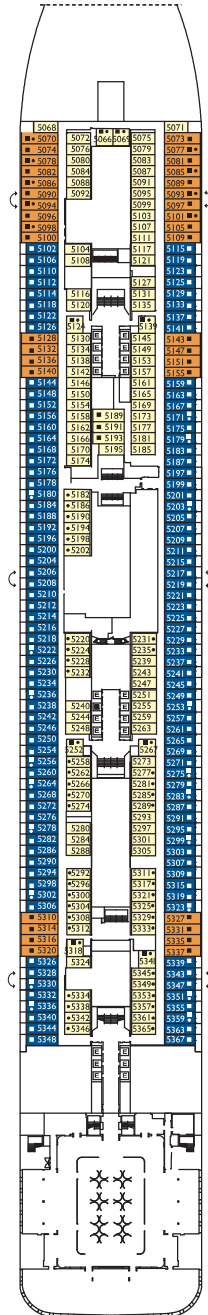

## Inside cabin

Talamone, Montalcino, Bolgheri, Siena, Volterra, San Gimignano, Arezzo, Livorno, Pisa, Lucca, Montecatini Terme

Grt: 182.700 t  
 Length: 337 m  
 Width: 42 m  
 Cruising speed: 17 Knots  
 Max speed: 21,5 Knots

- H cabins for disabled guests
- ζ interconnecting cabins
- E lift
- single sofa bed
- 1 upper berth

Note: the matrimonial bed is available in all the categories of cabin.  
 3° and 4° bed are available in all the categories.

Cabin with terrace by the sea

Bolgheri, Siena

DECK 8  
BOLGHERI

DECK 7  
MONTEPULCIANO

DECK 6  
PIENZA

DECK 5  
MONTALCINO

DECK 4  
TALAMONE