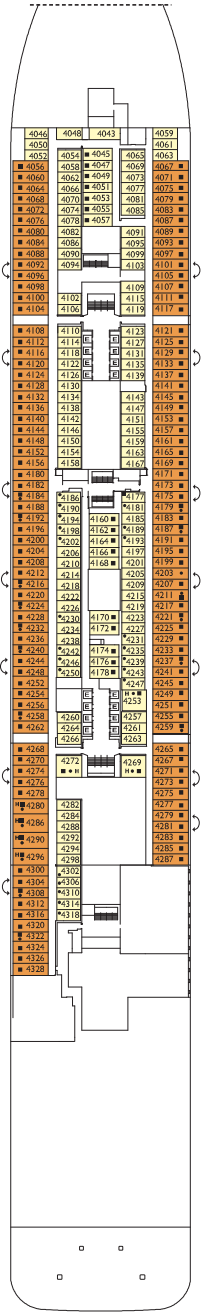

## Inside cabin

Talamone, Montalcino, Bolgheri, Siena, Volterra, San Gimignano, Arezzo, Livorno, Pisa, Lucca, Montecatini Terme

Grt: 182.700 t  
 Length: 337 m  
 Width: 42 m  
 Cruising speed: 17 Knots  
 Max speed: 21,5 Knots

- H cabins for disabled guests
- ζ interconnecting cabins
- E lift
- single sofa bed
- 1 upper berth

Note: the matrimonial bed is available in all the categories of cabin.  
 3° and 4° bed are available in all the categories.

Cabin with terrace by the sea

Bolgheri, Siena

DECK 8  
BOLGHERI

DECK 7  
MONTEPULCIANO

DECK 6  
PIENZA

DECK 5  
MONTALCINO

DECK 4  
TALAMONE