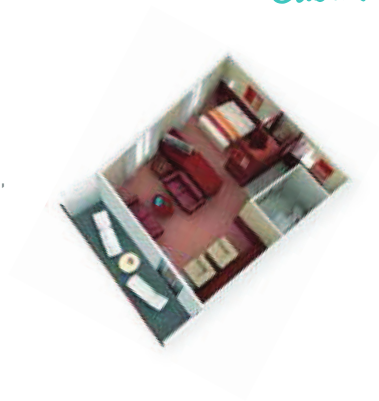

# Zenith ship Cabins

## ROYAL SUITE

Travel in style in this Royal Suite with its own separate bedroom, living room, bathroom, TV, CD player, minibar, hair dryer and safe.

**SR**

Royal Suite