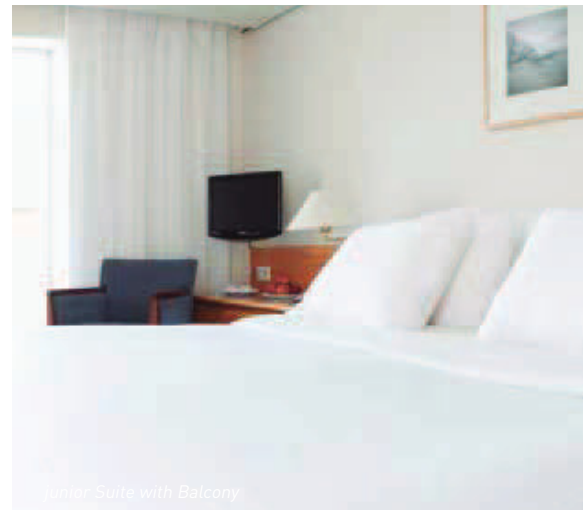

Zenith ship Cabins

ROYAL SUITE

Travel in style in this Royal Suite with its own separate bedroom, living room, bathroom, TV, CD player, minibar, hair dryer and safe.

SR

Royal Suite

SUITE SUITE WITH BALCONY

Enjoy your journey in the very best company in this Suite, with a bedroom with a large living area, bathroom, TV, minibar and safe.

SB

Suite with Balcony

SE

Suite

OUTSIDE, OUTSIDE SUPERIOR OUTSIDE DELUXE WITH BALCONY

Smiles and good times await you in this cabin equipped with TV, safe, bathroom and hair dryer.

EB

Outside Deluxe with Balcony

ES

Outside Superior

ED

Outside

INSIDE INSIDE SUPERIOR

Enjoy your journey in this stylish cabin with TV, safe, bathroom, and hair dryer.

IS

Inside Superior

ID

Inside

Consult category with capacity for cat