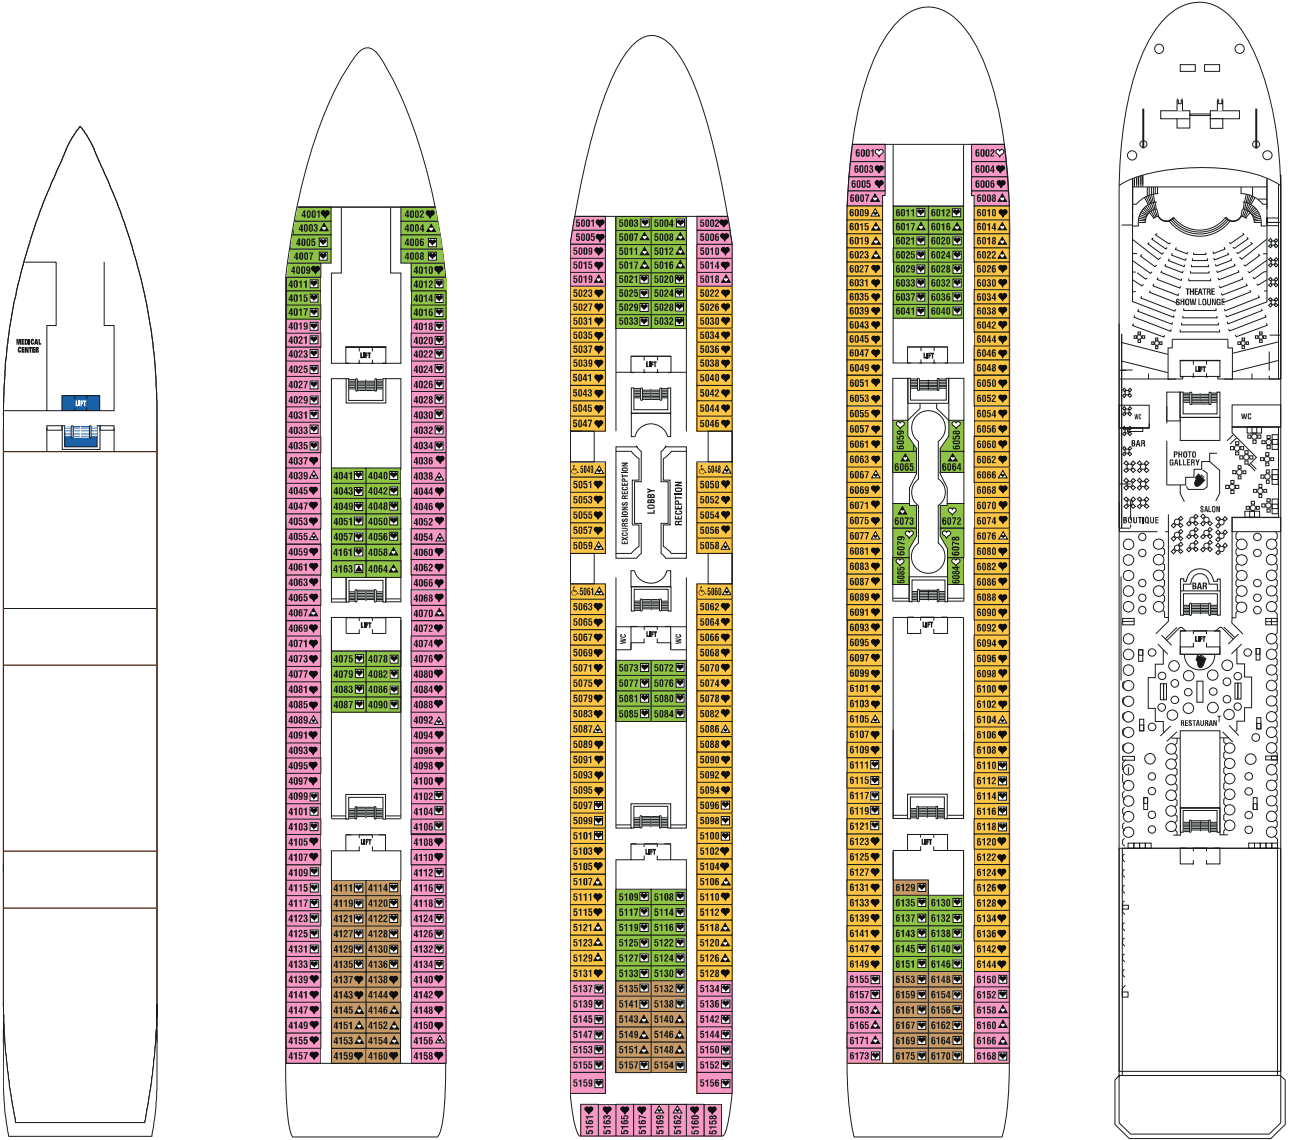

3 LAZULLI

4 CYAN

5 MARIN

6 AZUR

7 AIGUE MARINE

SR

Royal Suite

SB

Suite with Balcony

SE

Suite

EB

Outside Deluxe with Balcony

ES

Outside Superior

ED

Outside

IS

Inside Superior

ID

Inside