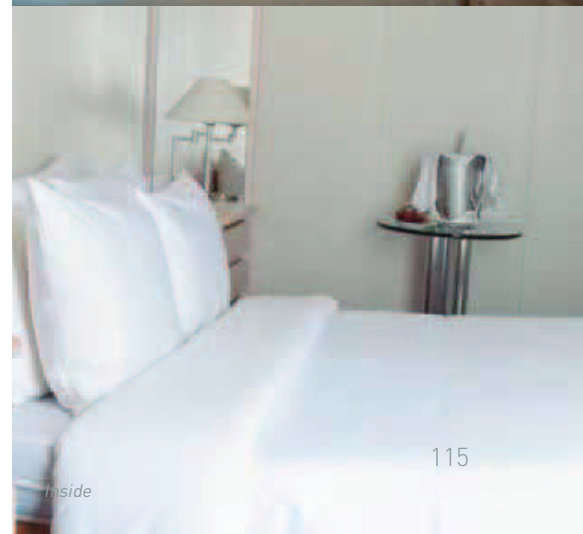

Outside deluxe

Inside