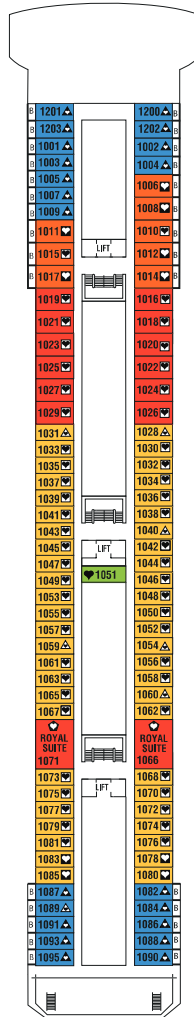

8 COBALT

9 TURQUOISE

10 INDIGO

11 OUTREMER

12 CIEL

- Double bed (convertible in two).
- Double bed. Maximum occupancy of 3 people with bunk bed or single sofa bed.
- Two beds and one bunk bed. Maximum occupancy 3 people with two twin beds and one bunk bed.
- Two beds not convertible to double bed. Maximum occupancy of 3 people with bunk bed.
- Double bed (convertible in two). Maximum occupancy of 3 people with bunk bed or single sofa bed.
- Double bed. Maximum occupancy of 4 people with two bunk beds or double sofa bed.
- Disabled.
- Connect cabins
- Cabin with balcony.
- Double bed (convertible in two). Maximum occupancy of 3 people with bunk bed or single sofa bed.
- Double bed. Maximum occupancy of 4 people with two bunk beds or double sofa bed.