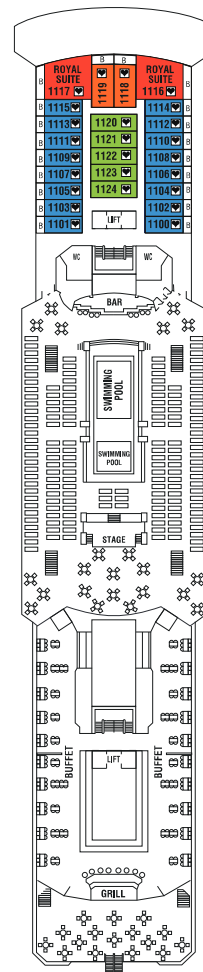

# Zenith ship Cabins

## ROYAL SUITE

Travel in style in this Royal Suite with its own separate bedroom, living room, bathroom, TV, CD player, minibar, hair dryer and safe.

**SR**

Royal Suite

## INSIDE INSIDE SUPERIOR

Enjoy your journey in this stylish cabin with TV, safe, bathroom, and hair dryer.

**IS**

Inside Superior

**ID**

Inside

Consult category with capacity for cat

Junior Suite with Balcony

Outside Superior

ED

Outside

IS

Inside Superior

ID

Inside

8 COBALT