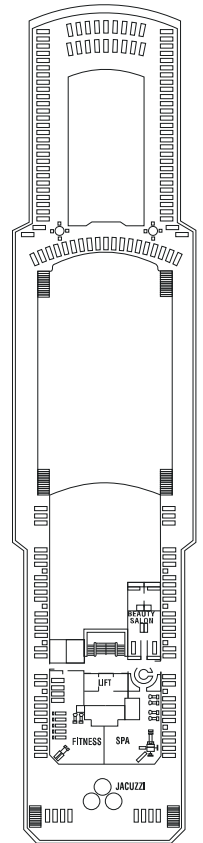

# Zenith ship Cabins

## ROYAL SUITE

Travel in style in this Royal Suite with its own separate bedroom, living room, bathroom, TV, CD player, minibar, hair dryer and safe.

**SR**

Royal Suite

## OUTSIDE, OUTSIDE SUPERIOR OUTSIDE DELUXE WITH BALCONY

Smiles and good times await you in this cabin equipped with TV, safe, bathroom and hair dryer.

**EB**

Outside Deluxe with Balcony

**ES**

Outside Superior

Outside Superior

ED

Outside

IS

Inside Superior

ID

Inside

8 COBALT