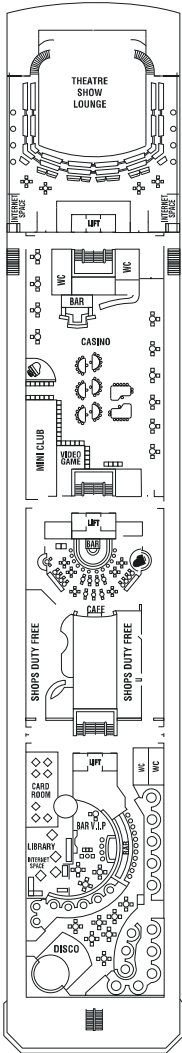

8 COBALT

9 TURQUOISE

10 INDIGO

11 OUTREMER

12 CIEL

- Double bed (convertible in two).
- Double bed. Maximum occupancy of 3 people with bunk bed or single sofa bed.
- Two beds and one bunk bed. Maximum occupancy 3 people with two twin beds and one bunk bed.
- Two beds not convertible to double bed. Maximum occupancy of 3 people with bunk bed.
- Double bed (convertible in two). Maximum occupancy of 3 people with bunk bed or single sofa bed.
- Double bed. Maximum occupancy of 4 people with two bunk beds or double sofa bed.
- Disabled.
- Connect cabins
- Cabin with balcony.
- Double bed (convertible in two). Maximum occupancy of 3 people with bunk bed or single sofa bed.
- Double bed. Maximum occupancy of 4 people with two bunk beds or double sofa bed.