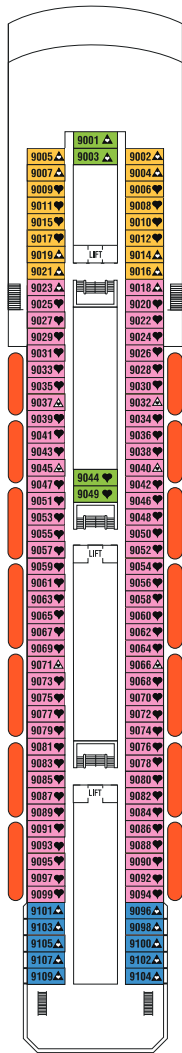

# Zenith ship Cabins

## ROYAL SUITE

Travel in style in this Royal Suite with its own separate bedroom, living room, bathroom, TV, CD player, minibar, hair dryer and safe.

**SR**

Royal Suite

## SUITE SUITE WITH BALCONY

Enjoy your journey in the very best company in this Suite, with a bedroom with a large living area, bathroom, TV, minibar and safe.

**SB**

Suite with Balcony

**SE**

Suite

Outside Superior

ED

Outside

IS

Inside Superior

ID

Inside

8 COBALT