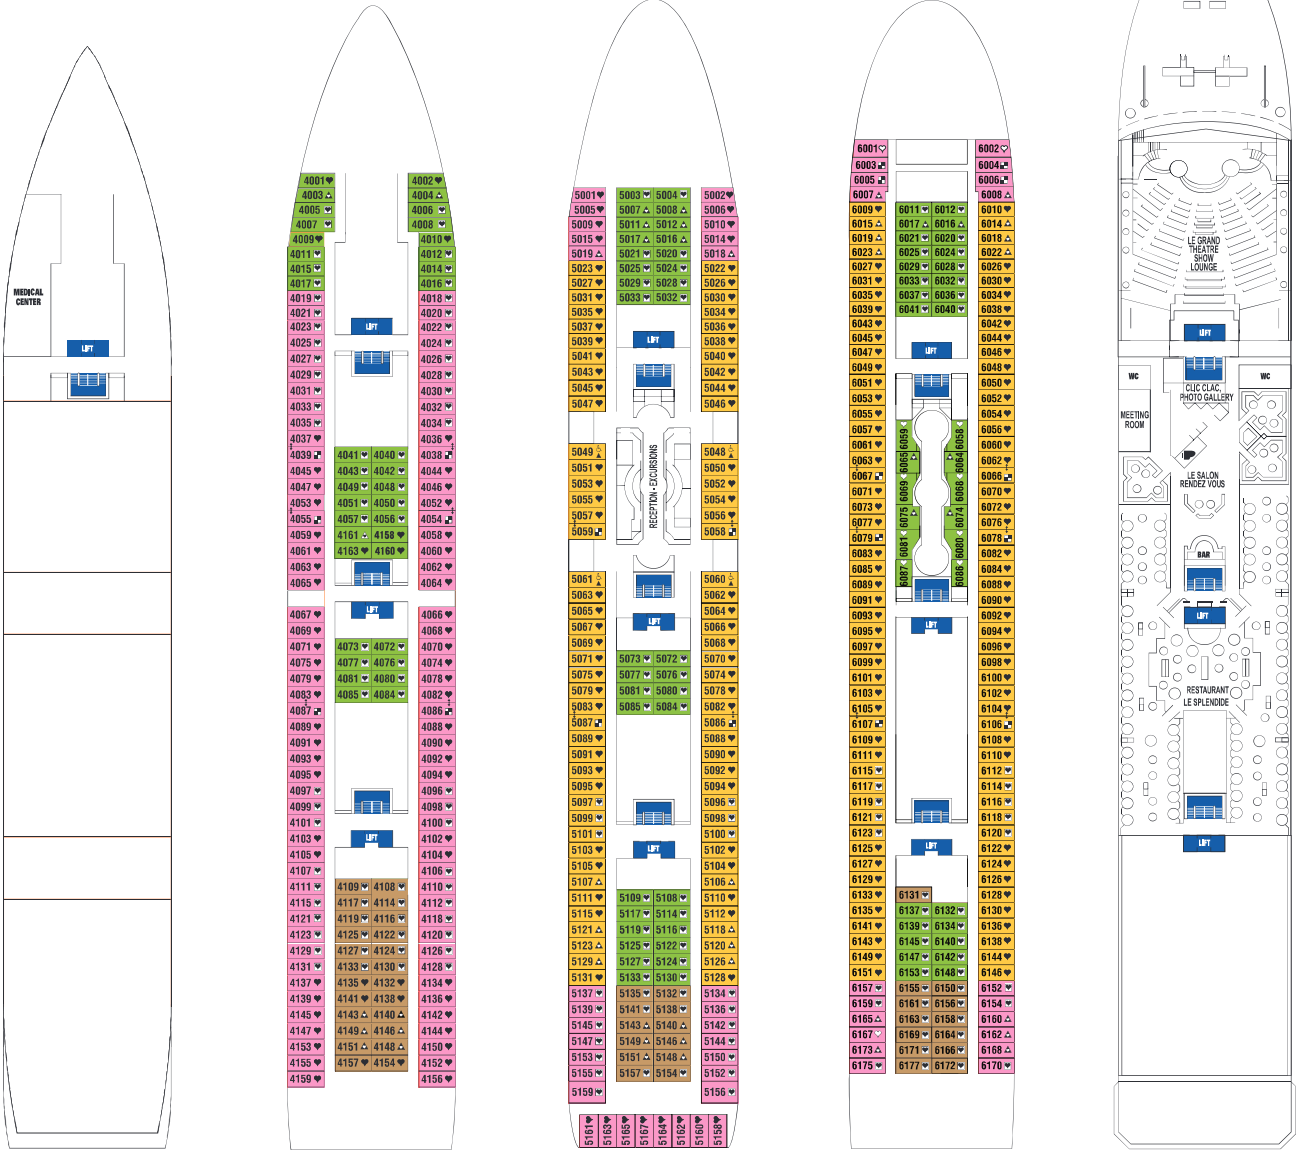

horizon ship

Decks

3 LAZULLI

4 CYAN

5 MARINE

6 AZUR

7 SAPHIR

SR

Royal Suite

SB

Suite with Balcony

SE

Suite

EB

Outside Deluxe with Balcony

ES

Outside Superior

ED

Outside

IS

Inside Superior

ID

Inside