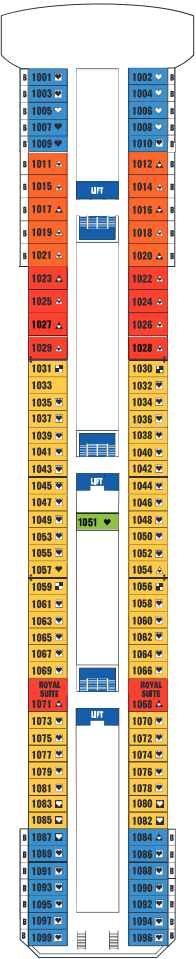

8 COBALT

9 TURQUOISE

10 INDIGO

11 OUTREMER

12 CIEL

- Double bed (convertible in two).
- Double bed.
- Double bed. Maximum occupancy of 3 people with bunk bed or single sofa bed.
- Double bed (convertible in two). Maximum occupancy of 4 people with two bunk beds or double sofa bed.
- Two beds and one bunk bed. Maximum occupancy 3 people with two twin beds and one bunk bed.
- Disabled.
- Two beds not convertible to double bed. Maximum occupancy of 3 people with bunk bed.
- Connect cabins
- Cabin with balcony.
- Double bed (convertible in two). Maximum occupancy of 3 people with bunk bed or single sofa bed.
- Double bed. Maximum occupancy of 4 people with two bunk beds or double sofa bed.