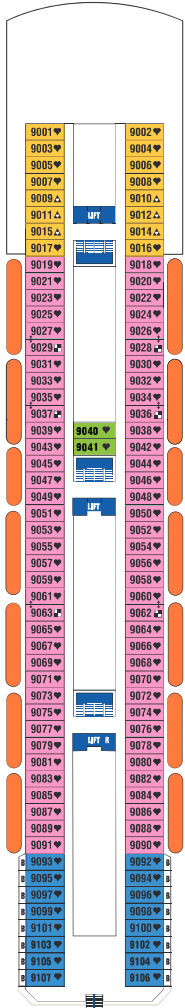

8 COBALT

9 TURQUOISE

10 INDIGO

11 OUTREMER

12 CIEL

- Double bed (convertible in two).
- Double bed.
- Double bed. Maximum occupancy of 3 people with bunk bed or single sofa bed.
- Double bed (convertible in two). Maximum occupancy of 4 people with two bunk beds or double sofa bed.
- Two beds and one bunk bed. Maximum occupancy 3 people with two twin beds and one bunk bed.
- Disabled.
- Two beds not convertible to double bed. Maximum occupancy of 3 people with bunk bed.
- Connect cabins
- Cabin with balcony.
- Double bed (convertible in two). Maximum occupancy of 3 people with bunk bed or single sofa bed.
- Double bed. Maximum occupancy of 4 people with two bunk beds or double sofa bed.