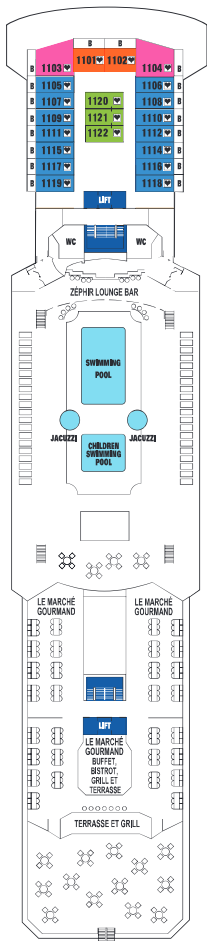

8 COBALT

9 TURQUOISE

10 INDIGO

11 OUTREMER

12 CIEL

- Double bed (convertible in two).
- Double bed.
- Double bed. Maximum occupancy of 3 people with bunk bed or single sofa bed.
- Double bed (convertible in two). Maximum occupancy of 4 people with two bunk beds or double sofa bed.
- Two beds and one bunk bed. Maximum occupancy 3 people with two twin beds and one bunk bed.
- Disabled.
- Two beds not convertible to double bed. Maximum occupancy of 3 people with bunk bed.
- Connect cabins
- Cabin with balcony.
- Double bed (convertible in two). Maximum occupancy of 3 people with bunk bed or single sofa bed.
- Double bed. Maximum occupancy of 4 people with two bunk beds or double sofa bed.