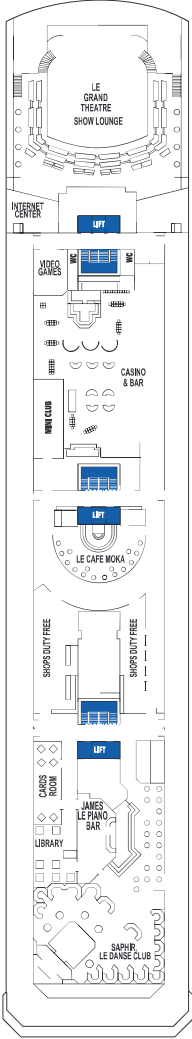

8 COBALT

9 TURQUOISE

10 INDIGO

11 OUTREMER

12 CIEL

- Double bed (convertible in two).
- Double bed.
- Double bed. Maximum occupancy of 3 people with bunk bed or single sofa bed.
- Double bed (convertible in two). Maximum occupancy of 4 people with two bunk beds or double sofa bed.
- Two beds and one bunk bed. Maximum occupancy 3 people with two twin beds and one bunk bed.
- Disabled.
- Two beds not convertible to double bed. Maximum occupancy of 3 people with bunk bed.
- Connect cabins
- Cabin with balcony.
- Double bed (convertible in two). Maximum occupancy of 3 people with bunk bed or single sofa bed.
- Double bed. Maximum occupancy of 4 people with two bunk beds or double sofa bed.