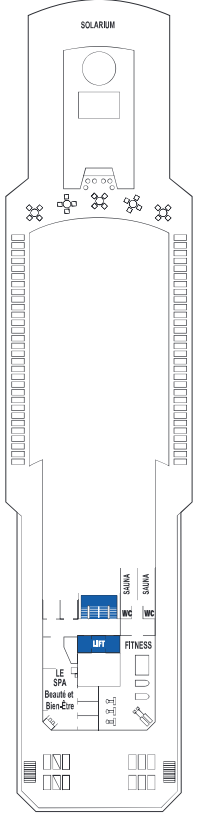

8 COBALT

9 TURQUOISE

10 INDIGO

11 OUTREMER

12 CIEL

- Double bed (convertible in two).
- Double bed.
- Double bed. Maximum occupancy of 3 people with bunk bed or single sofa bed.
- Double bed (convertible in two). Maximum occupancy of 4 people with two bunk beds or double sofa bed.
- Two beds and one bunk bed. Maximum occupancy 3 people with two twin beds and one bunk bed.
- Disabled.
- Two beds not convertible to double bed. Maximum occupancy of 3 people with bunk bed.
- Connect cabins
- Cabin with balcony.
- Double bed (convertible in two). Maximum occupancy of 3 people with bunk bed or single sofa bed.
- Double bed. Maximum occupancy of 4 people with two bunk beds or double sofa bed.