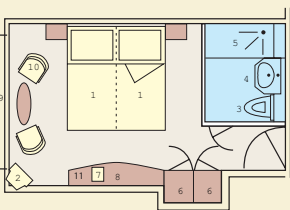

MS AMADEUS ELEGANT

SUN DECK

MOZART-DECK

STRAUSS-DECK

HAYDN-DECK

DECKPLAN: 1 Sun deck with deck-chairs - 2 Navigation bridge - 3 Lido-Bar - 4 Golf putting green - 5 Chess board
6 Shuffleboard - 7 Panorama-Bar - 8 Panorama-Deck - 9 Amadeus-Club with Internet station - 10 Panorama-Restaurant
11 Reception 12 Ship's shop - 13 Fitness room - 14 Massage - 15 Hairdresser - 16 Lift

CHOOSE YOUR CABIN

Deck	Category	Size	Window	To open
Mozart-Deck	9 Amadeus-Suites	236 Sq.ft.	Glass doors (French Balcony)	yes
	23 Cabins	161 Sq.ft.	Glass doors (French Balcony)	yes
Strauss-Deck	32 Cabins	161 Sq.ft.	Glass doors (French Balcony)	yes
Haydn-Deck	10 Cabins	161 Sq.ft.	Window	no
	2 Cabins	108 Sq.ft.	Window	no

- Amadeus-Suite - Mozart-Deck
- A-1 - Mozart-Deck
- B-1 - Strauss-Deck
- C-1 - Haydn-Deck
- C-4 - Haydn-Deck
- C-EK - Haydn-Deck (Single cabin)

CABIN (161 Sq.ft.): 1 Bed - 2 TV - 3 Toilet
4 Wash basin - 5 Shower - 6 Cabinet
7 Telephone - 8 Writing Desk
9 French Balcony - 10 Chair - 11 Safe

AMADEUS-SUITE (236 Sq.ft.):
1 Bed - 2 Flatscreen-TV - 3 Toilet
4 Wash basin - 5 Bath-tub
6 Cabinet - 7 Telephone - 8 Writing Desk
9 French Balcony - 10 Armchair - 11 Minibar
12 Table - 13 Chair - 14 Safe