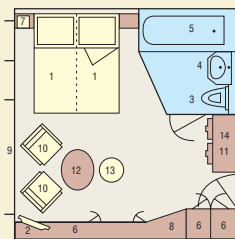

MS AMADEUS ELEGANT

SUN DECK

MOZART-DECK

STRAUSS-DECK

HAYDN-DECK

DECKPLAN: 1 Sun deck with deck-chairs - 2 Navigation bridge - 3 Lido-Bar - 4 Golf putting green - 5 Chess board
6 Shuffleboard - 7 Panorama-Bar - 8 Panorama-Deck - 9 Amadeus-Club with Internet station - 10 Panorama-Restaurant
11 Reception 12 Ship's shop - 13 Fitness room - 14 Massage - 15 Hairdresser - 16 Lift

CHOOSE YOUR CABIN

Deck	Category	Size	Window	To open
Mozart-Deck	9 Amadeus-Suites	236 Sq.ft.	Glass doors (French Balcony)	yes
	23 Cabins	161 Sq.ft.	Glass doors (French Balcony)	yes
Strauss-Deck	32 Cabins	161 Sq.ft.	Glass doors (French Balcony)	yes
Haydn-Deck	10 Cabins	161 Sq.ft.	Window	no
	2 Cabins	108 Sq.ft.	Window	no

- Amadeus-Suite - Mozart-Deck
- A-1 - Mozart-Deck
- B-1 - Strauss-Deck
- C-1 - Haydn-Deck
- C-4 - Haydn-Deck
- C-EK - Haydn-Deck (Single cabin)

CABIN (161 Sq.ft.): 1 Bed - 2 TV - 3 Toilet
4 Wash basin - 5 Shower - 6 Cabinet
7 Telephone - 8 Writing Desk
9 French Balcony - 10 Chair - 11 Safe

TECHNICAL DATA:

Built:	2010
Draught:	1,30 m
Height above water:	5,85 m
Length:	110 m
Breadth:	11,40 m
Speed:	25 km/h
Tonnage:	1.566 t
Crew members:	ca. 40
Cabins/Suites:	67/9