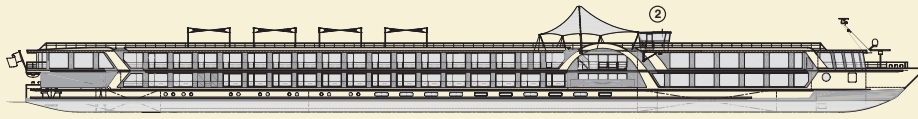

MS AMADEUS ELEGANT

SUN DECK

MOZART-DECK

STRAUSS-DECK

HAYDN-DECK

DECKPLAN: 1 Sun deck with deck-chairs - 2 Navigation bridge - 3 Lido-Bar - 4 Golf putting green - 5 Chess board
6 Shuffleboard - 7 Panorama-Bar - 8 Panorama-Deck - 9 Amadeus-Club with Internet station - 10 Panorama-Restaurant
11 Reception 12 Ship's shop - 13 Fitness room - 14 Massage - 15 Hairdresser - 16 Lift

CHOOSE YOUR CABIN

Deck	Category	Size	Window	To open
Mozart-Deck	9 Amadeus-Suites	236 Sq.ft.	Glass doors (French Balcony)	yes
	23 Cabins	161 Sq.ft.	Glass doors (French Balcony)	yes
Strauss-Deck	32 Cabins	161 Sq.ft.	Glass doors (French Balcony)	yes
Haydn-Deck	10 Cabins	161 Sq.ft.	Window	no
	2 Cabins	108 Sq.ft.	Window	no

- Amadeus-Suite - Mozart-Deck
- A-1 - Mozart-Deck
- B-1 - Strauss-Deck
- C-1 - Haydn-Deck
- C-4 - Haydn-Deck
- C-EK - Haydn-Deck (Single cabin)

CABIN (161 Sq.ft.): 1 Bed - 2 TV - 3 Toilet
4 Wash basin - 5 Shower - 6 Cabinet
7 Telephone - 8 Writing Desk
9 French Balcony - 10 Chair - 11 Safe

TECHNICAL DATA:

Built:	2010
Draught:	1,30 m
Height above water:	5,85 m
Length:	110 m
Breadth:	11,40 m
Speed:	25 km/h
Tonnage:	1.566 t
Crew members:	ca. 40
Cabins/Suites:	67/9