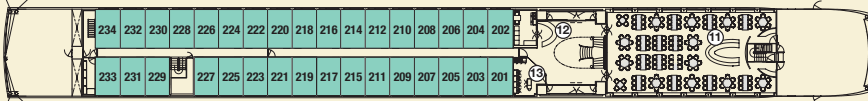

STRAUSS-DECK