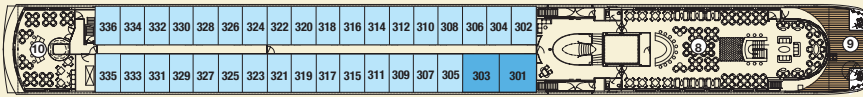

# MS AMADEUS PRINCESS

## SUN DECK

## MOZART-DECK

### TECHNICAL DATA:

Built: 2006  
Draught: 1,30 m  
Height above water: 5,85 m  
Length: 110 m  
Breadth: 11,40 m  
Speed: 25 km/h  
Tonnage: 1.566 t  
Crew members: ca. 40  
Cabins/Suites: 78/2