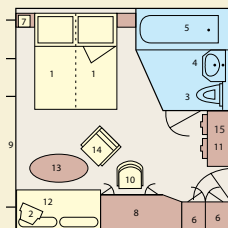

## HAYDN-DECK

DECKPLAN: 1 Sun deck with deck-chairs · 2 Fun pool · 3 Navigation bridge · 4 Lido-Bar · 5 Chess board · 6 Golf putting green  
7 Walking track · 8 Panorama-Bar · 9 Panorama-Deck · 10 Amadeus-Club with Internet station · 11 Panorama-Restaurant  
12 Reception · 13 Ship's shop · 14 Fitness room · 15 Hairdresser · 16 Massage · 17 Vital-Club

### CHOOSE YOUR CABIN

Deck	Category	Size	Window	to open
Mozart-Deck	2 Amadeus-Suites	236 Sq.ft.	Glass doors (French Balcony)	yes
	33 Cabins	161 Sq.ft.	Glass doors (French Balcony)	yes
Strauss-Deck	33 Cabins	161 Sq.ft.	Glass doors (French Balcony)	yes
Haydn-Deck	12 Cabins	161 Sq.ft.	Window	no

- Amadeus-Suite - Mozart-Deck
- A-1 - Mozart-Deck
- B-1 - Strauss-Deck
- C-1 - Haydn-Deck
- C-4 - Haydn-Deck

CABIN (161 Sq.ft.): 1 Bed · 2 TV · 3 Toilet  
4 Wash basin · 5 Shower · 6 Cabinet  
7 Telephone · 8 Writing Desk  
9 French Balcony · 10 Chair · 11 Safe

AMADEUS-SUITE (236 Sq.ft.):  
1 Bed · 2 TV · 3 Toilet  
4 Wash basin · 5 Bath-tub  
6 Cabinet · 7 Telephone  
8 Writing Desk · 9 French Balcony  
10 Chair · 11 Minibar · 12 Sofa bed  
13 Table · 14 Armchair · 15 Safe