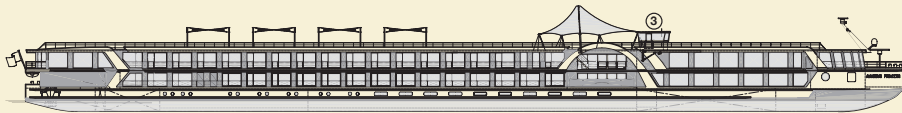

## SUN DECK

## MOZART-DECK

### TECHNICAL DATA:

Built: 2006  
Draught: 1,30 m  
Height above water: 5,85 m  
Length: 110 m  
Breadth: 11,40 m  
Speed: 25 km/h  
Tonnage: 1.566 t  
Crew members: ca. 40  
Cabins/Suites: 78/2