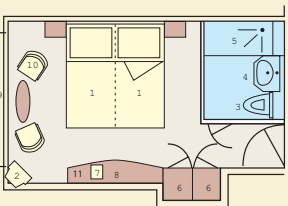

## HAYDN-DECK

DECKPLAN: 1 Sun deck with deck-chairs · 2 Fun pool · 3 Navigation bridge · 4 Lido-Bar · 5 Chess board · 6 Golf putting green  
7 Walking track · 8 Panorama-Bar · 9 Panorama-Deck · 10 Amadeus-Club with Internet station · 11 Panorama-Restaurant  
12 Reception · 13 Ship's shop · 14 Fitness room · 15 Hairdresser · 16 Massage · 17 Vital-Club

### CHOOSE YOUR CABIN

Deck	Category	Size	Window	to open
Mozart-Deck	2 Amadeus-Suites	236 Sq.ft.	Glass doors (French Balcony)	yes
	33 Cabins	161 Sq.ft.	Glass doors (French Balcony)	yes
Strauss-Deck	33 Cabins	161 Sq.ft.	Glass doors (French Balcony)	yes
Haydn-Deck	12 Cabins	161 Sq.ft.	Window	no

- Amadeus-Suite - Mozart-Deck
- A-1 - Mozart-Deck
- B-1 - Strauss-Deck
- C-1 - Haydn-Deck
- C-4 - Haydn-Deck

CABIN (161 Sq.ft.): 1 Bed · 2 TV · 3 Toilet  
4 Wash basin · 5 Shower · 6 Cabinet  
7 Telephone · 8 Writing Desk  
9 French Balcony · 10 Chair · 11 Safe

AMADEUS-SUITE (236 Sq.ft.):  
1 Bed · 2 TV · 3 Toilet  
4 Wash basin · 5 Bath-tub  
6 Cabinet · 7 Telephone  
8 Writing Desk · 9 French Balcony  
10 Chair · 11 Minibar · 12 Sofa bed  
13 Table · 14 Armchair · 15 Safe