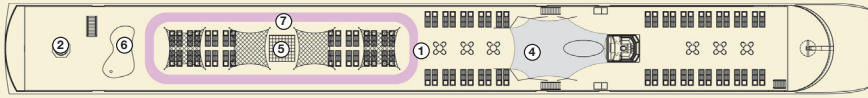

MS AMADEUS PRINCESS

SUN DECK

MOZART-DECK

STRAUSS-DECK

HAYDN-DECK

DECKPLAN: 1 Sun deck with deck-chairs · 2 Fun pool · 3 Navigation bridge · 4 Lido-Bar · 5 Chess board · 6 Golf putting green
7 Walking track · 8 Panorama-Bar · 9 Panorama-Deck · 10 Amadeus-Club with Internet station · 11 Panorama-Restaurant
12 Reception · 13 Ship's shop · 14 Fitness room · 15 Hairdresser · 16 Massage · 17 Vital-Club

CHOOSE YOUR CABIN

Deck	Category	Size	Window	to open
Mozart-Deck	2 Amadeus-Suites	236 Sq.ft.	Glass doors (French Balcony)	yes
	33 Cabins	161 Sq.ft.	Glass doors (French Balcony)	yes
Strauss-Deck	33 Cabins	161 Sq.ft.	Glass doors (French Balcony)	yes
Haydn-Deck	12 Cabins	161 Sq.ft.	Window	no

- Amadeus-Suite - Mozart-Deck
- A-1 - Mozart-Deck
- B-1 - Strauss-Deck
- C-1 - Haydn-Deck
- C-4 - Haydn-Deck

CABIN (161 Sq.ft.): 1 Bed · 2 TV · 3 Toilet
4 Wash basin · 5 Shower · 6 Cabinet
7 Telephone · 8 Writing Desk
9 French Balcony · 10 Chair · 11 Safe

AMADEUS-SUITE (236 Sq.ft.):
1 Bed · 2 TV · 3 Toilet
4 Wash basin · 5 Bath-tub
6 Cabinet · 7 Telephone
8 Writing Desk · 9 French Balcony
10 Chair · 11 Minibar · 12 Sofa bed
13 Table · 14 Armchair · 15 Safe

TECHNICAL DATA:

Built: 2006
Draught: 1,30 m
Height above water: 5,85 m
Length: 110 m
Breadth: 11,40 m
Speed: 25 km/h
Tonnage: 1.566 t
Crew members: ca. 40
Cabins/Suites: 78/2