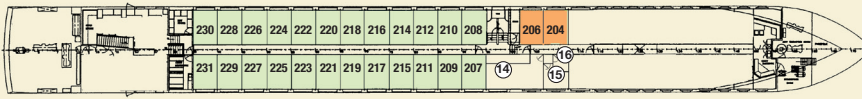

MS AMADEUS ROYAL

SUN DECK

MOZART-DECK

STRAUSS-DECK

HAYDN-DECK

DECKPLAN: 1 Sun deck with deck-chairs · 2 Fun pool · 3 Navigation bridge · 4 Lido-Bar · 5 Chess board
6 Golf putting green · 7 Walking track · 8 Panorama-Bar · 9 Amadeus-Club with Internet station · 10 Panorama-Café
11 Restaurant · 12 Reception · 13 Ship's shop · 14 Vital-Club/Fitness room · 15 Hairdresser · 16 Massage

CHOOSE YOUR CABIN

Deck	Category	Size	Window	to open
Mozart-Deck	4 Amadeus-Suites	236 Sq.ft.	Glass doors (French Balcony)	yes
	17 Cabins	161 Sq.ft.	Glass doors (French Balcony)	yes
Strauss-Deck	26 Cabins	161 Sq.ft.	Panorama Window	yes (besides B-4)
Haydn-Deck	25 Cabins	161 Sq.ft.	Window	no

- Amadeus-Suite - Mozart-Deck
- A-1 - Mozart-Deck
- B-1 - Strauss-Deck
- B-4 - Strauss-Deck
- C-1 - Haydn-Deck
- C-4 - Haydn-Deck

CABIN (161 Sq.ft.): 1 Bed · 2 TV · 3 Toilet
4 Wash basin · 5 Shower · 6 Cabinet
7 Telephone · 8 Writing Desk
9 Window · 10 Chair · 11 Safe

TECHNICAL DATA:

Built in: 2005
Draught: 1,30 m
Height above water: 5,85 m
Length: 110 m
Breadth: 11,40 m
Speed: 25 km/h
Tonnage: 1.566 t
Crew members: ca. 40
Cabins/Suites: 68/4

Amadeus-Suite Mozart-Deck