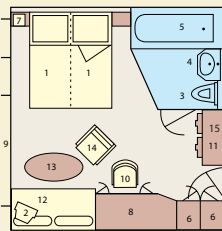

MS AMADEUS ROYAL

SUN DECK

MOZART-DECK

STRAUSS-DECK

HAYDN-DECK

DECKPLAN: 1 Sun deck with deck-chairs · 2 Fun pool · 3 Navigation bridge · 4 Lido-Bar · 5 Chess board
6 Golf putting green · 7 Walking track · 8 Panorama-Bar · 9 Amadeus-Club with Internet station · 10 Panorama-Café
11 Restaurant · 12 Reception · 13 Ship's shop · 14 Vital-Club/Fitness room · 15 Hairdresser · 16 Massage

CHOOSE YOUR CABIN

Deck	Category	Size	Window	to open
Mozart-Deck	4 Amadeus-Suites	236 Sq.ft.	Glass doors (French Balcony)	yes
	17 Cabins	161 Sq.ft.	Glass doors (French Balcony)	yes
Strauss-Deck	26 Cabins	161 Sq.ft.	Panorama Window	yes (besides B-4)
Haydn-Deck	25 Cabins	161 Sq.ft.	Window	no

- Amadeus-Suite - Mozart-Deck
- A-1 - Mozart-Deck
- B-1 - Strauss-Deck
- B-4 - Strauss-Deck
- C-1 - Haydn-Deck
- C-4 - Haydn-Deck

CABIN (161 Sq.ft.): 1 Bed · 2 TV · 3 Toilet
4 Wash basin · 5 Shower · 6 Cabinet
7 Telephone · 8 Writing Desk
9 Window · 10 Chair · 11 Safe

AMADEUS-SUITE (236 Sq.ft.):
1 Bed · 2 TV · 3 Toilet
4 Wash basin · 5 Bath-tub
6 Cabinet · 7 Telephone
8 Writing Desk · 9 French Balcony
10 Chair · 11 Minibar · 12 Sofa bed
13 Table · 14 Armchair · 15 Safe