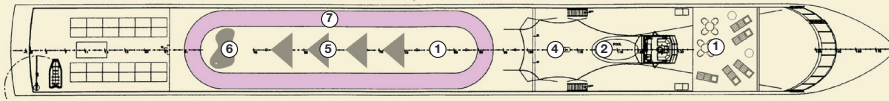

MS AMADEUS ROYAL

SUN DECK

MOZART-DECK

STRAUSS-DECK

HAYDN-DECK

DECKPLAN: 1 Sun deck with deck-chairs · 2 Fun pool · 3 Navigation bridge · 4 Lido-Bar · 5 Chess board
6 Golf putting green · 7 Walking track · 8 Panorama-Bar · 9 Amadeus-Club with Internet station · 10 Panorama-Café
11 Restaurant · 12 Reception · 13 Ship's shop · 14 Vital-Club/Fitness room · 15 Hairdresser · 16 Massage

CHOOSE YOUR CABIN

Deck	Category	Size	Window	to open
Mozart-Deck	4 Amadeus-Suites	236 Sq.ft.	Glass doors (French Balcony)	yes
	17 Cabins	161 Sq.ft.	Glass doors (French Balcony)	yes
Strauss-Deck	26 Cabins	161 Sq.ft.	Panorama Window	yes (besides B-4)
Haydn-Deck	25 Cabins	161 Sq.ft.	Window	no

TECHNICAL DATA:

Built in: 2005
Draught: 1,30 m
Height above water: 5,85 m
Length: 110 m
Breadth: 11,40 m
Speed: 25 km/h
Tonnage: 1.566 t
Crew members: ca. 40
Cabins/Suites: 68/4

Amadeus-Suite Mozart-Deck