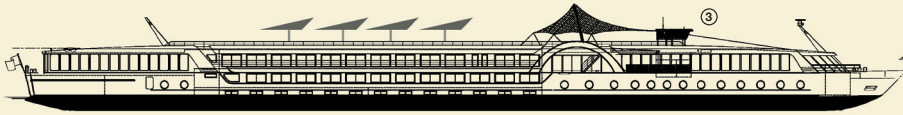

MS AMADEUS ROYAL

SUN DECK

MOZART-DECK

STRAUSS-DECK

HAYDN-DECK

DECKPLAN: 1 Sun deck with deck-chairs · 2 Fun pool · 3 Navigation bridge · 4 Lido-Bar · 5 Chess board
6 Golf putting green · 7 Walking track · 8 Panorama-Bar · 9 Amadeus-Club with Internet station · 10 Panorama-Café
11 Restaurant · 12 Reception · 13 Ship's shop · 14 Vital-Club/Fitness room · 15 Hairdresser · 16 Massage

CHOOSE YOUR CABIN

Deck	Category	Size	Window	to open
Mozart-Deck	4 Amadeus-Suites	236 Sq.ft.	Glass doors (French Balcony)	yes
	17 Cabins	161 Sq.ft.	Glass doors (French Balcony)	yes
Strauss-Deck	26 Cabins	161 Sq.ft.	Panorama Window	yes (besides B-4)
Haydn-Deck	25 Cabins	161 Sq.ft.	Window	no