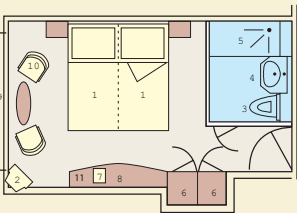

MS AMADEUS ROYAL

SUN DECK

MOZART-DECK

STRAUSS-DECK

HAYDN-DECK

DECKPLAN: 1 Sun deck with deck-chairs · 2 Fun pool · 3 Navigation bridge · 4 Lido-Bar · 5 Chess board
6 Golf putting green · 7 Walking track · 8 Panorama-Bar · 9 Amadeus-Club with Internet station · 10 Panorama-Café
11 Restaurant · 12 Reception · 13 Ship's shop · 14 Vital-Club/Fitness room · 15 Hairdresser · 16 Massage

CHOOSE YOUR CABIN

Deck	Category	Size	Window	to open
Mozart-Deck	4 Amadeus-Suites	236 Sq.ft.	Glass doors (French Balcony)	yes
	17 Cabins	161 Sq.ft.	Glass doors (French Balcony)	yes
Strauss-Deck	26 Cabins	161 Sq.ft.	Panorama Window	yes (besides B-4)
Haydn-Deck	25 Cabins	161 Sq.ft.	Window	no

- Amadeus-Suite - Mozart-Deck
- A-1 - Mozart-Deck
- B-1 - Strauss-Deck
- B-4 - Strauss-Deck
- C-1 - Haydn-Deck
- C-4 - Haydn-Deck

CABIN (161 Sq.ft.): 1 Bed · 2 TV · 3 Toilet
4 Wash basin · 5 Shower · 6 Cabinet
7 Telephone · 8 Writing Desk
9 Window · 10 Chair · 11 Safe

AMADEUS-SUITE (236 Sq.ft.):
1 Bed · 2 TV · 3 Toilet
4 Wash basin · 5 Bath-tub
6 Cabinet · 7 Telephone
8 Writing Desk · 9 French Balcony
10 Chair · 11 Minibar · 12 Sofa bed
13 Table · 14 Armchair · 15 Safe