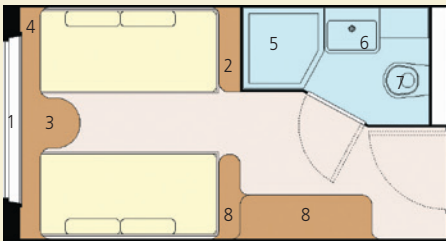

MS DANUBIA

SUN DECK

A-DECK

B-DECK

DECKPLAN: 1 Sun deck with deck-chairs · 2 Navigation bridge · 3 Panorama-Bar · 4 Restaurant · 5 Reception

CHOOSE YOUR CABIN

Deck	Category	Size	Window	to open
A-Deck	36 Cabins A-1	108 Sq.ft.	Panorama Window	partially
B-Deck	33 Cabins B-1	108 Sq.ft.	Panorama Window	partially
	2 Cabins B-4	108 Sq.ft.	Panorama Window	partially

- A-Deck
- B-Deck/B-1
- B-Deck/B-4

TECHNICAL DATA:

Renovated: 2006/2007
 Length: 102 m
 Breadth: 11,40 m
 Speed: 20 km/h
 Tonnage: 1.372 t
 Draught: 1,20 m
 Crew members: app. 40
 Cabins: 71

CABIN: 1 Panorama Window · 2 Telephone
 3 Writing Desk · 4 TV · 5 Shower · 6 Wash basin
 7 Toilet · 8 Cabinet