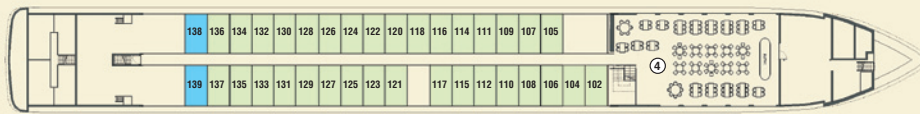

MS DANUBIA

SUN DECK

A-DECK

B-DECK

DECKPLAN: 1 Sun deck with deck-chairs · 2 Navigation bridge · 3 Panorama-Bar · 4 Restaurant · 5 Reception

CHOOSE YOUR CABIN

Deck	Category	Size	Window	to open
A-Deck	36 Cabins A-1	108 Sq.ft.	Panorama Window	partially
B-Deck	33 Cabins B-1	108 Sq.ft.	Panorama Window	partially
	2 Cabins B-4	108 Sq.ft.	Panorama Window	partially

- A-Deck
- B-Deck/B-1
- B-Deck/B-4

TECHNICAL DATA:

Renovated: 2006/2007
 Length: 102 m
 Breadth: 11,40 m
 Speed: 20 km/h
 Tonnage: 1.372 t
 Draught: 1,20 m
 Crew members: app. 40
 Cabins: 71

CABIN: 1 Panorama Window · 2 Telephone
 3 Writing Desk · 4 TV · 5 Shower · 6 Wash basin
 7 Toilet · 8 Cabinet