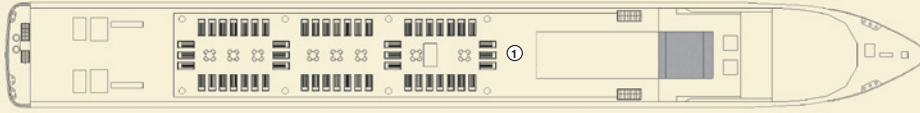

MS DANUBIA

SUN DECK

A-DECK

B-DECK

DECKPLAN: 1 Sun deck with deck-chairs · 2 Navigation bridge · 3 Panorama-Bar · 4 Restaurant · 5 Reception

CHOOSE YOUR CABIN

Deck	Category	Size	Window	to open
A-Deck	36 Cabins A-1	108 Sq.ft.	Panorama Window	partially
B-Deck	33 Cabins B-1	108 Sq.ft.	Panorama Window	partially
	2 Cabins B-4	108 Sq.ft.	Panorama Window	partially

- A-Deck
- B-Deck/B-1
- B-Deck/B-4

TECHNICAL DATA:

Renovated: 2006/2007
 Length: 102 m
 Breadth: 11,40 m
 Speed: 20 km/h
 Tonnage: 1.372 t
 Draught: 1,20 m
 Crew members: app. 40
 Cabins: 71

CABIN: 1 Panorama Window · 2 Telephone
 3 Writing Desk · 4 TV · 5 Shower · 6 Wash basin
 7 Toilet · 8 Cabinet