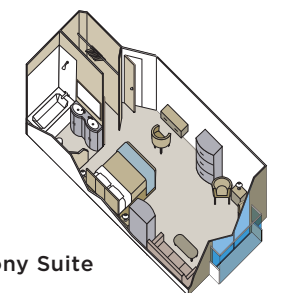

ABOARD STAR PRIDE

ONBOARD SPACES

1 The Yacht Club	12 Ocean View Suites
2 Star Bar	13 Signature Shop
3 The Bridge	14 Library
4 WindSpa	15 Casino
5 Fitness Center	16 Compass Rose
6 Whirlpools	17 Reception
7 Pool	18 Lounge
8 Veranda/Candles	19 Computer Center
9 Owner's Suites	20 AmphorA Restaurant
10 Classic Suites	21 Watersports Platform
11 Balcony Suites	

↓ ↑ CONVERT TO ADJOINING SUITES
E ELEVATOR
• ONE QUEEN SIZE BED ONLY (no twin option)
* SHOWER ONLY
♿ MODIFIED ACCESSIBLE SUITES
Feature a queen-size bed (no twin option)
Suites 134, 136, 232 & 234, are modified accessible, shower only with a small lip into shower, a step into the bathroom with a portable ramp, standard interior and exterior doorways.

SUITES

Surprising in both design and size, Windstar suites are a haven of sophisticated luxury. Measuring a generous 277 to 575 square feet, your suite offers you all the modern conveniences combined with the Old World charm of ocean travel. From the fine Egyptian cotton linens and overstuffed down pillows to the in-suite bar filled with your favorite beverages, your suite was designed for exquisite comfort.

- OWNER'S SUITE (OW)
- CLASSIC SUITE (CS)
- BALCONY SUITE 1 (BS1)
- BALCONY SUITE (BS)
- OCEAN VIEW SUITE 3 (S3)
- OCEAN VIEW SUITE 2 (S2)
- OCEAN VIEW SUITE 1 (S1)
- OCEAN VIEW SUITE (S)

1. **Owner's Suites (OW):**
   575 square feet (54 square meters), or 530 square feet (49 square meters)
2. **Classic Suites (CS):**
   400 square feet (37 square meters)
3. **Balcony Suites (BS, BS1):**
   277 square feet (26 square meters)

1. **Ocean View Suites (S, S1, S2, S3):**
   277 square feet (26 square meters)
2. **Modified Accessible Suites:**
   277 square feet (26 square meters), (Suites 134, 136, 232, 234)

Star Pride features 6 guest decks for a total of 30,710 square feet.

SHIP FACTS