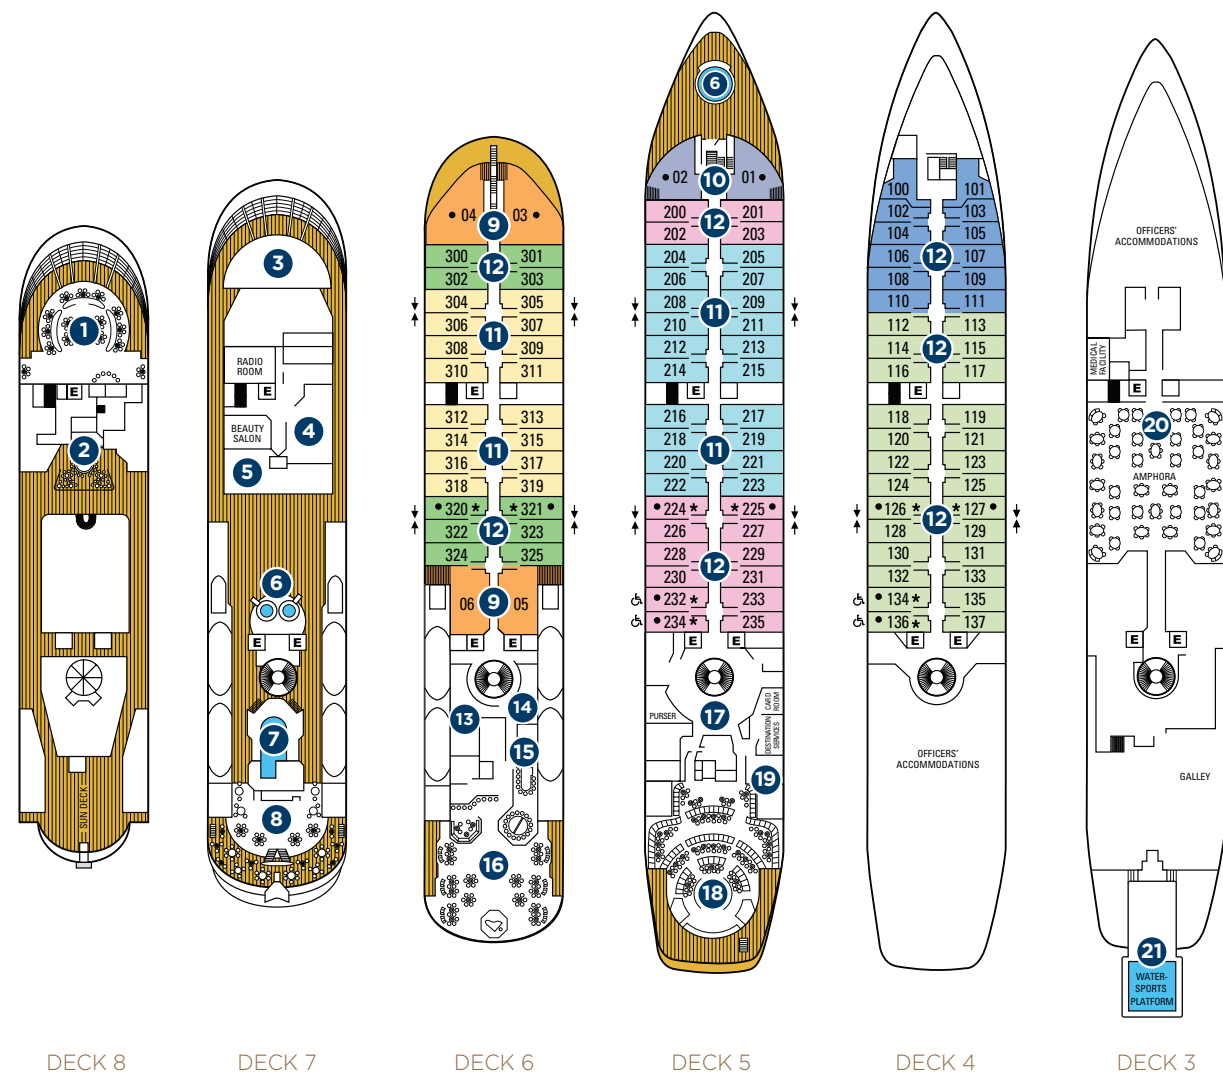

# ABOARD STAR PRIDE

## ONBOARD SPACES

- |                   |                         |
|-------------------|-------------------------|
| 1 The Yacht Club  | 12 Ocean View Suites    |
| 2 Star Bar        | 13 Signature Shop       |
| 3 The Bridge      | 14 Library              |
| 4 WindSpa         | 15 Casino               |
| 5 Fitness Center  | 16 Compass Rose         |
| 6 Whirlpools      | 17 Reception            |
| 7 Pool            | 18 Lounge               |
| 8 Veranda/Candles | 19 Computer Center      |
| 9 Owner's Suites  | 20 AmphorA Restaurant   |
| 10 Classic Suites | 21 Watersports Platform |
| 11 Balcony Suites |                         |

# SUITES

Surprising in both design and size, Windstar suites are a haven of sophisticated luxury. Measuring a generous 277 to 575 square feet, your suite offers you all the modern conveniences combined with the Old World charm of ocean travel. From the fine Egyptian cotton linens and overstuffed down pillows to the in-suite bar filled with your favorite beverages, your suite was designed for exquisite comfort.

## SHIP FACTS

- GUEST CAPACITY:** 212
- GUEST DECKS:** 6
- CREW MEMBERS:** 164
- LENGTH:** 440 feet (134 meters)
- BEAM:** 63 feet (19 meters)
- DRAFT:** 16.5 feet (5 meters)
- CRUISING SPEED:** 15 knots
- PROPULSION:** Twin propeller, driven by four Bergen marine diesel engines
- TONNAGE:** 9,975 grt (gross registered tons)
- SHIP'S REGISTRY:** Bahamas