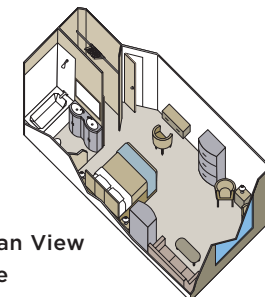

Classic Suite

Ocean View Suite