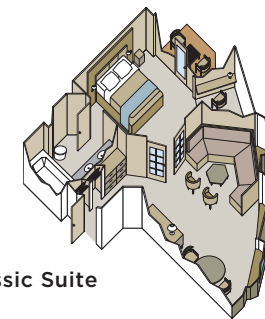

Owner's Suite, Forward