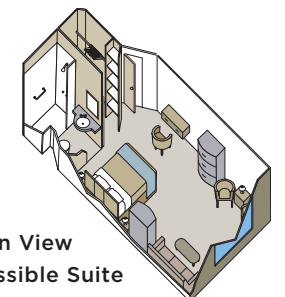

## ONBOARD SPACES

- |                   |                         |
|-------------------|-------------------------|
| 1 The Yacht Club  | 12 Ocean View Suites    |
| 2 Star Bar        | 13 Signature Shop       |
| 3 The Bridge      | 14 Library              |
| 4 WindSpa         | 15 Casino               |
| 5 Fitness Center  | 16 Compass Rose         |
| 6 Whirlpools      | 17 Reception            |
| 7 Pool            | 18 Lounge               |
| 8 Veranda/Candles | 19 Computer Center      |
| 9 Owner's Suites  | 20 AmphorA Restaurant   |
| 10 Classic Suites | 21 Watersports Platform |
| 11 Balcony Suites |                         |

# SUITES

Surprising in both design and size, Windstar suites are a haven of sophisticated luxury. Measuring a generous 277 to 575 square feet, your suite offers you all the modern conveniences combined with the Old World charm of ocean travel. From the fine Egyptian cotton linens and overstuffed down pillows to the in-suite bar filled with your favorite beverages, your suite was designed for exquisite comfort.

Classic Suite

Balcony Suite

Ocean View Suite

Ocean View Accessible Suite