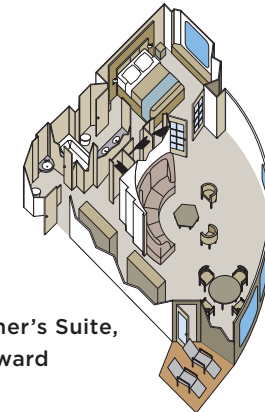

ABOARD STAR PRIDE

ONBOARD SPACES

1 The Yacht Club	12 Ocean View Suites
2 Star Bar	13 Signature Shop
3 The Bridge	14 Library
4 WindSpa	15 Casino
5 Fitness Center	16 Compass Rose
6 Whirlpools	17 Reception
7 Pool	18 Lounge
8 Veranda/Candles	19 Computer Center
9 Owner's Suites	20 AmphorA Restaurant
10 Classic Suites	21 Watersports Platform
11 Balcony Suites	

↓ ↑ CONVERT TO ADJOINING SUITES
E ELEVATOR
• ONE QUEEN SIZE BED ONLY (no twin option)
* SHOWER ONLY
♿ MODIFIED ACCESSIBLE SUITES
Feature a queen-size bed (no twin option)
Suites 134, 136, 232 & 234, are modified accessible, shower only with a small lip into shower, a step into the bathroom with a portable ramp, standard interior and exterior doorways.

SUITES

Surprising in both design and size, Windstar suites are a haven of sophisticated luxury. Measuring a generous 277 to 575 square feet, your suite offers you all the modern conveniences combined with the Old World charm of ocean travel. From the fine Egyptian cotton linens and overstuffed down pillows to the in-suite bar filled with your favorite beverages, your suite was designed for exquisite comfort.

- OWNER'S SUITE (OW)
- CLASSIC SUITE (CS)
- BALCONY SUITE 1 (BS1)
- BALCONY SUITE (BS)
- OCEAN VIEW SUITE 3 (S3)
- OCEAN VIEW SUITE 2 (S2)
- OCEAN VIEW SUITE 1 (S1)
- OCEAN VIEW SUITE (S)

1. **Owner's Suites (OW):**
   575 square feet (54 square meters), or 530 square feet (49 square meters)
2. **Classic Suites (CS):**
   400 square feet (37 square meters)
3. **Balcony Suites (BS, BS1):**
   277 square feet (26 square meters)

1. **Ocean View Suites (S, S1, S2, S3):**
   277 square feet (26 square meters)
2. **Modified Accessible Suites:**
   277 square feet (26 square meters), (Suites 134, 136, 232, 234)

Star Pride features 6 guest decks for a total of 30,710 square feet.

SHIP FACTS